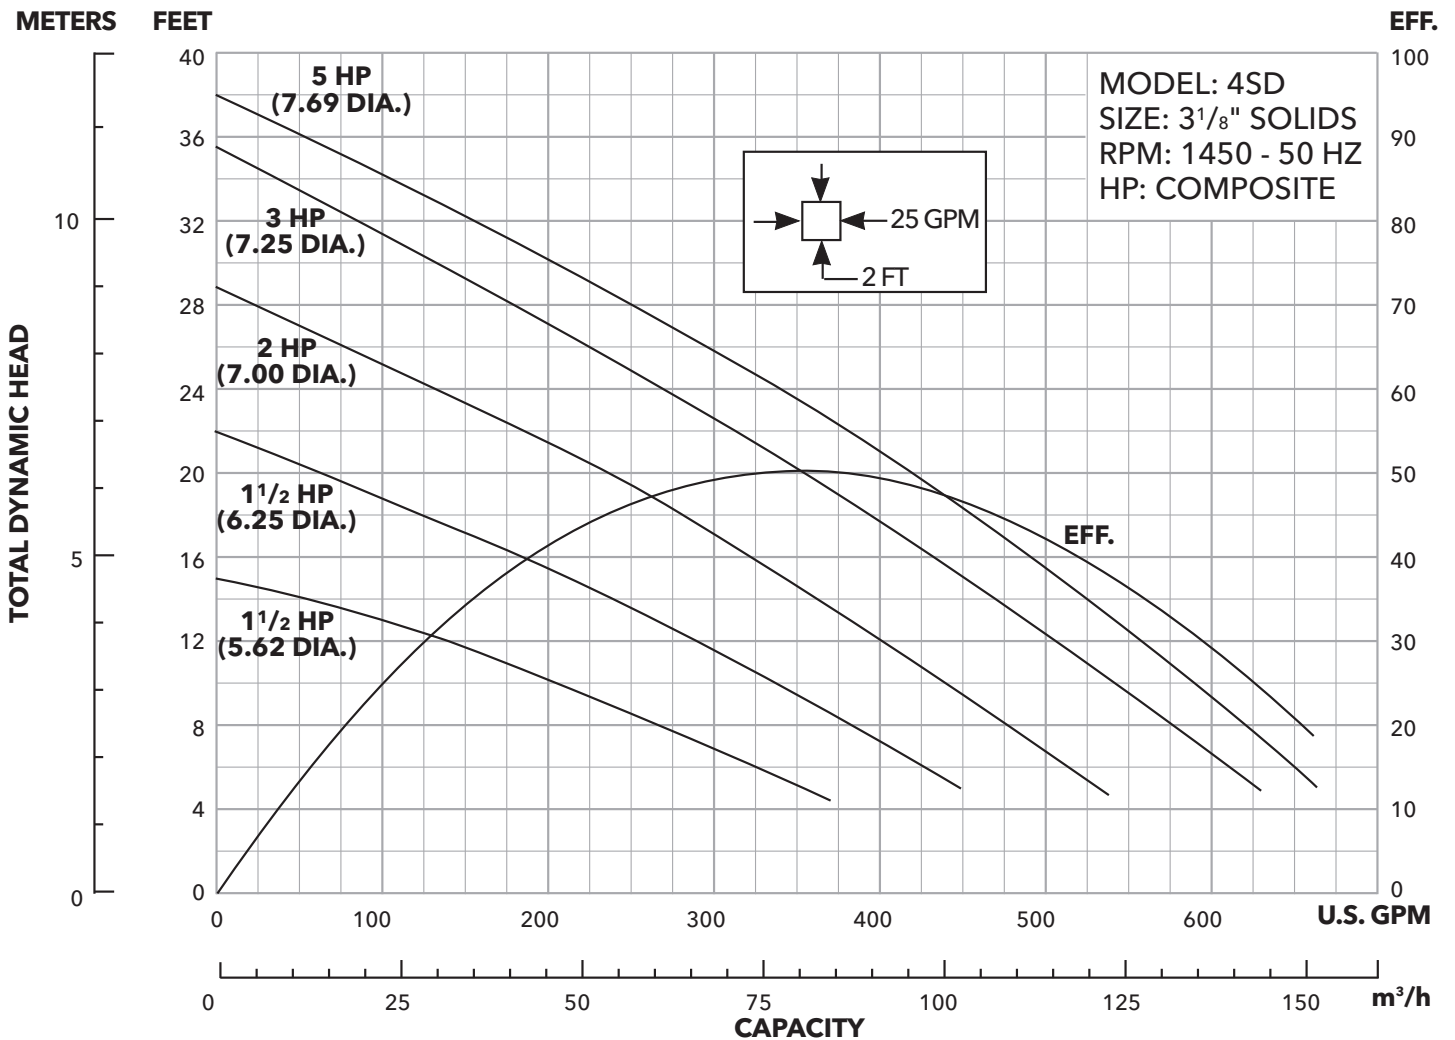

4SD 50 Hz Submersible Sewage Pumps

Impeller Diameter	Impeller Code	Minimum HP Required at 1.15 SF
7.69"	F	5
7.25"	A	3
7.00"	B	2
6.25"	D	1.5
5.62"	E	1.5

Xylem |'zīləm|

- 1) The tissue in plants that brings water upward from the roots;
- 2) a leading global water technology company.