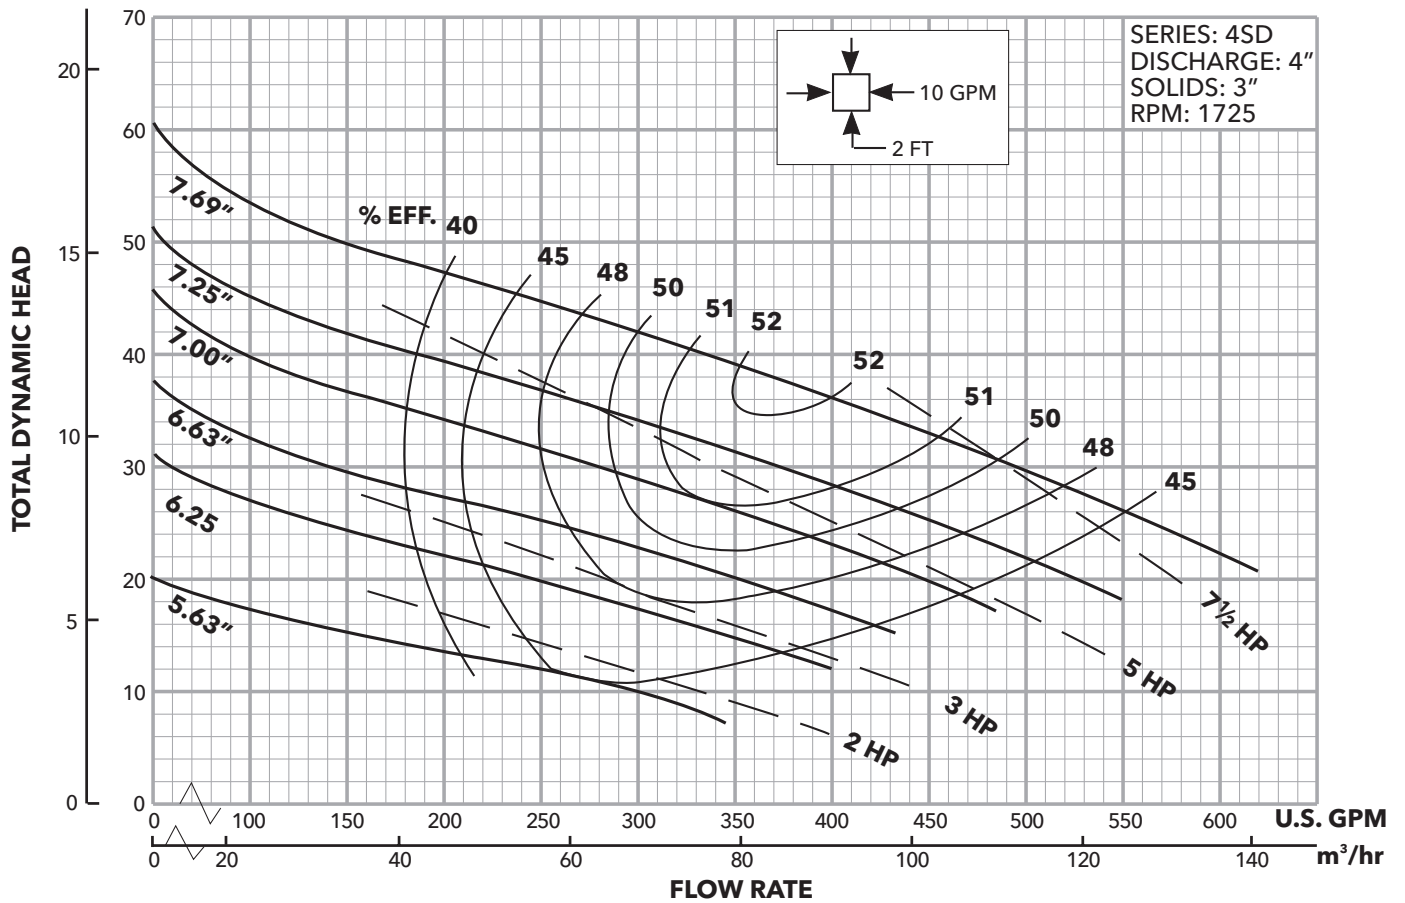

4SD Submersible Sewage Pumps

Impeller Diameter	Impeller Code	Motor Rating
7.69"	F	7.5
7.25"	A	5
7.00"	B	3
6.63"	C	2
6.25"	D	1.5
5.63"	E	1.5

METERS FEET

Xylem |'zīləm|

- 1) The tissue in plants that brings water upward from the roots;
- 2) a leading global water technology company.