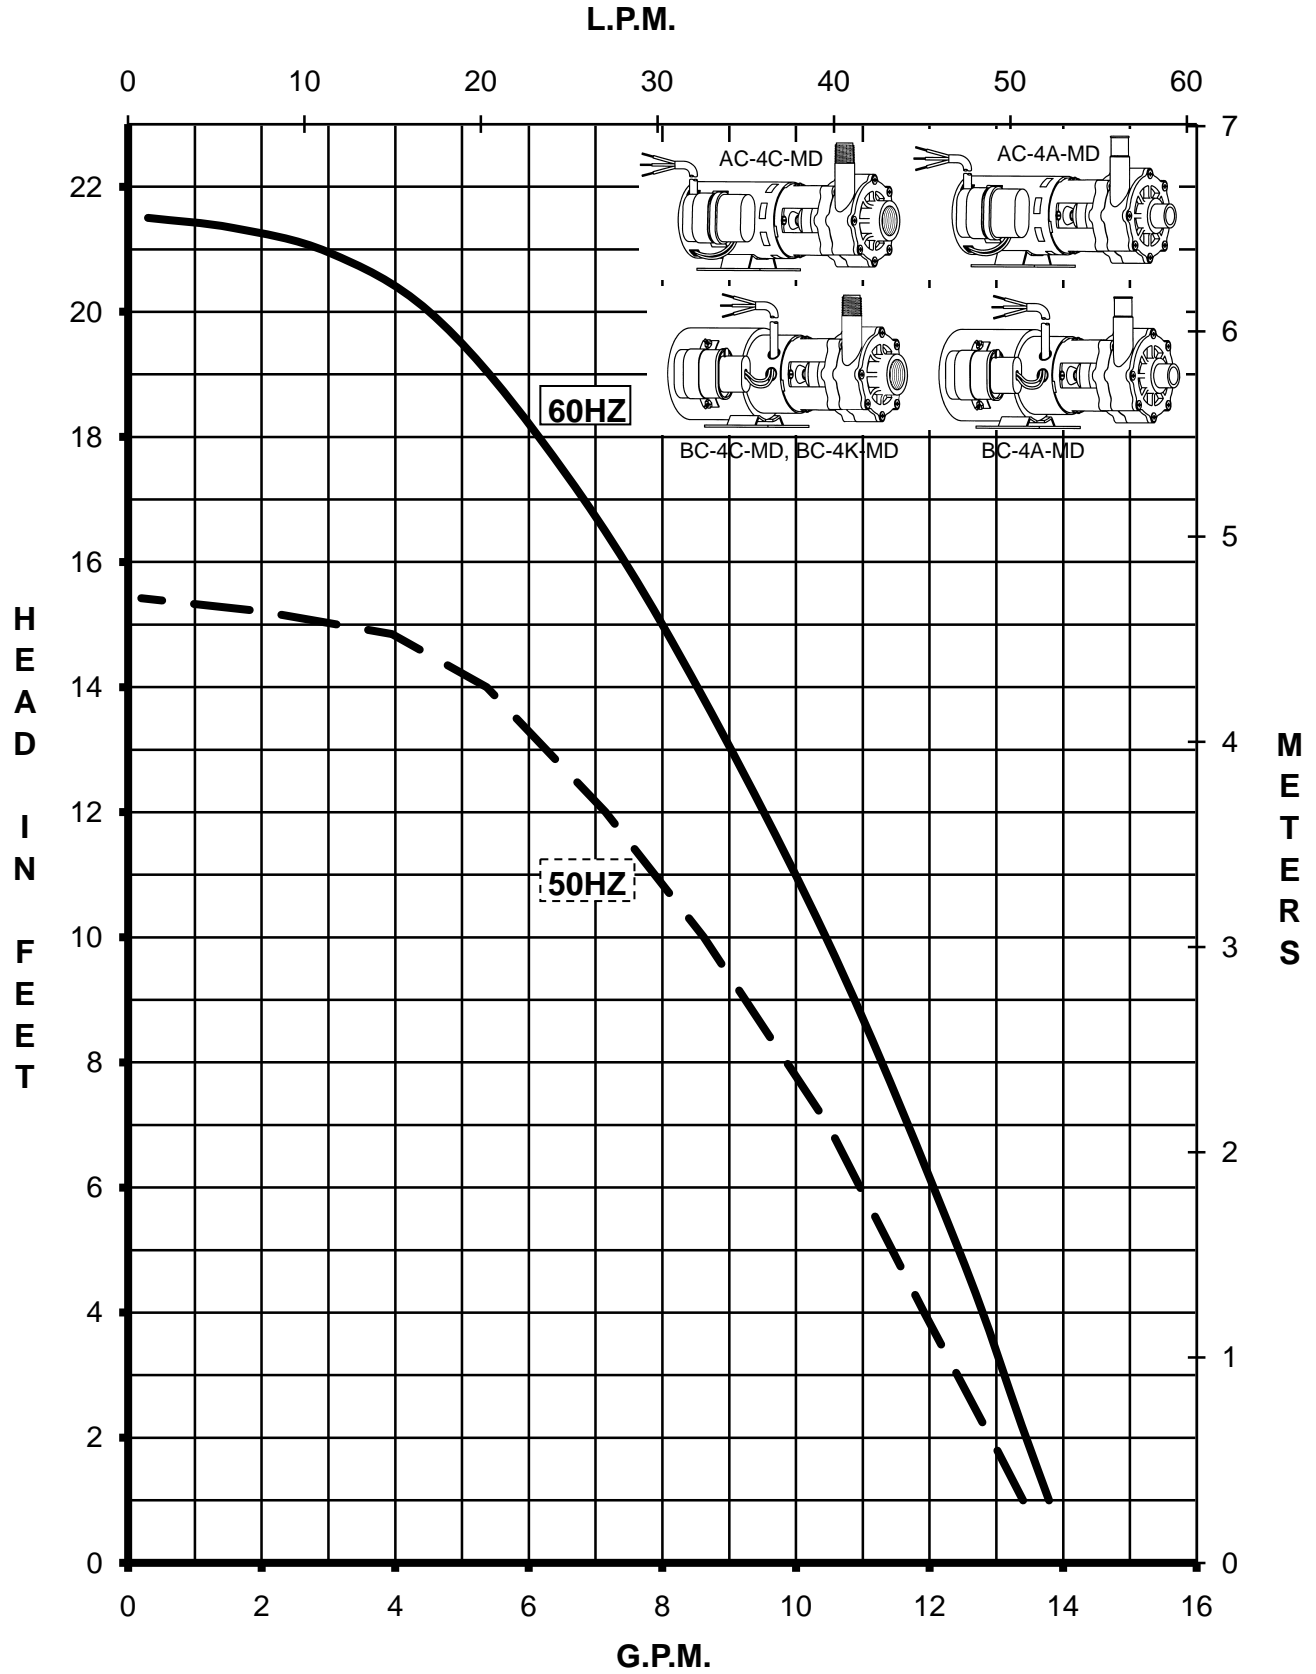

MARCH PUMPS

AC-4C-MD, AC-4A-MD BC-4C-MD, BC-4A-MD, BC-4K-MD (115V 50/60HZ) (230V 50/60HZ)

MARCH PUMPS

AC-4C-MD
AC-4A-MD
BC-4C-MD
BC-4A-MD
BC-4K-MD

TRIM CURVES
60HZ