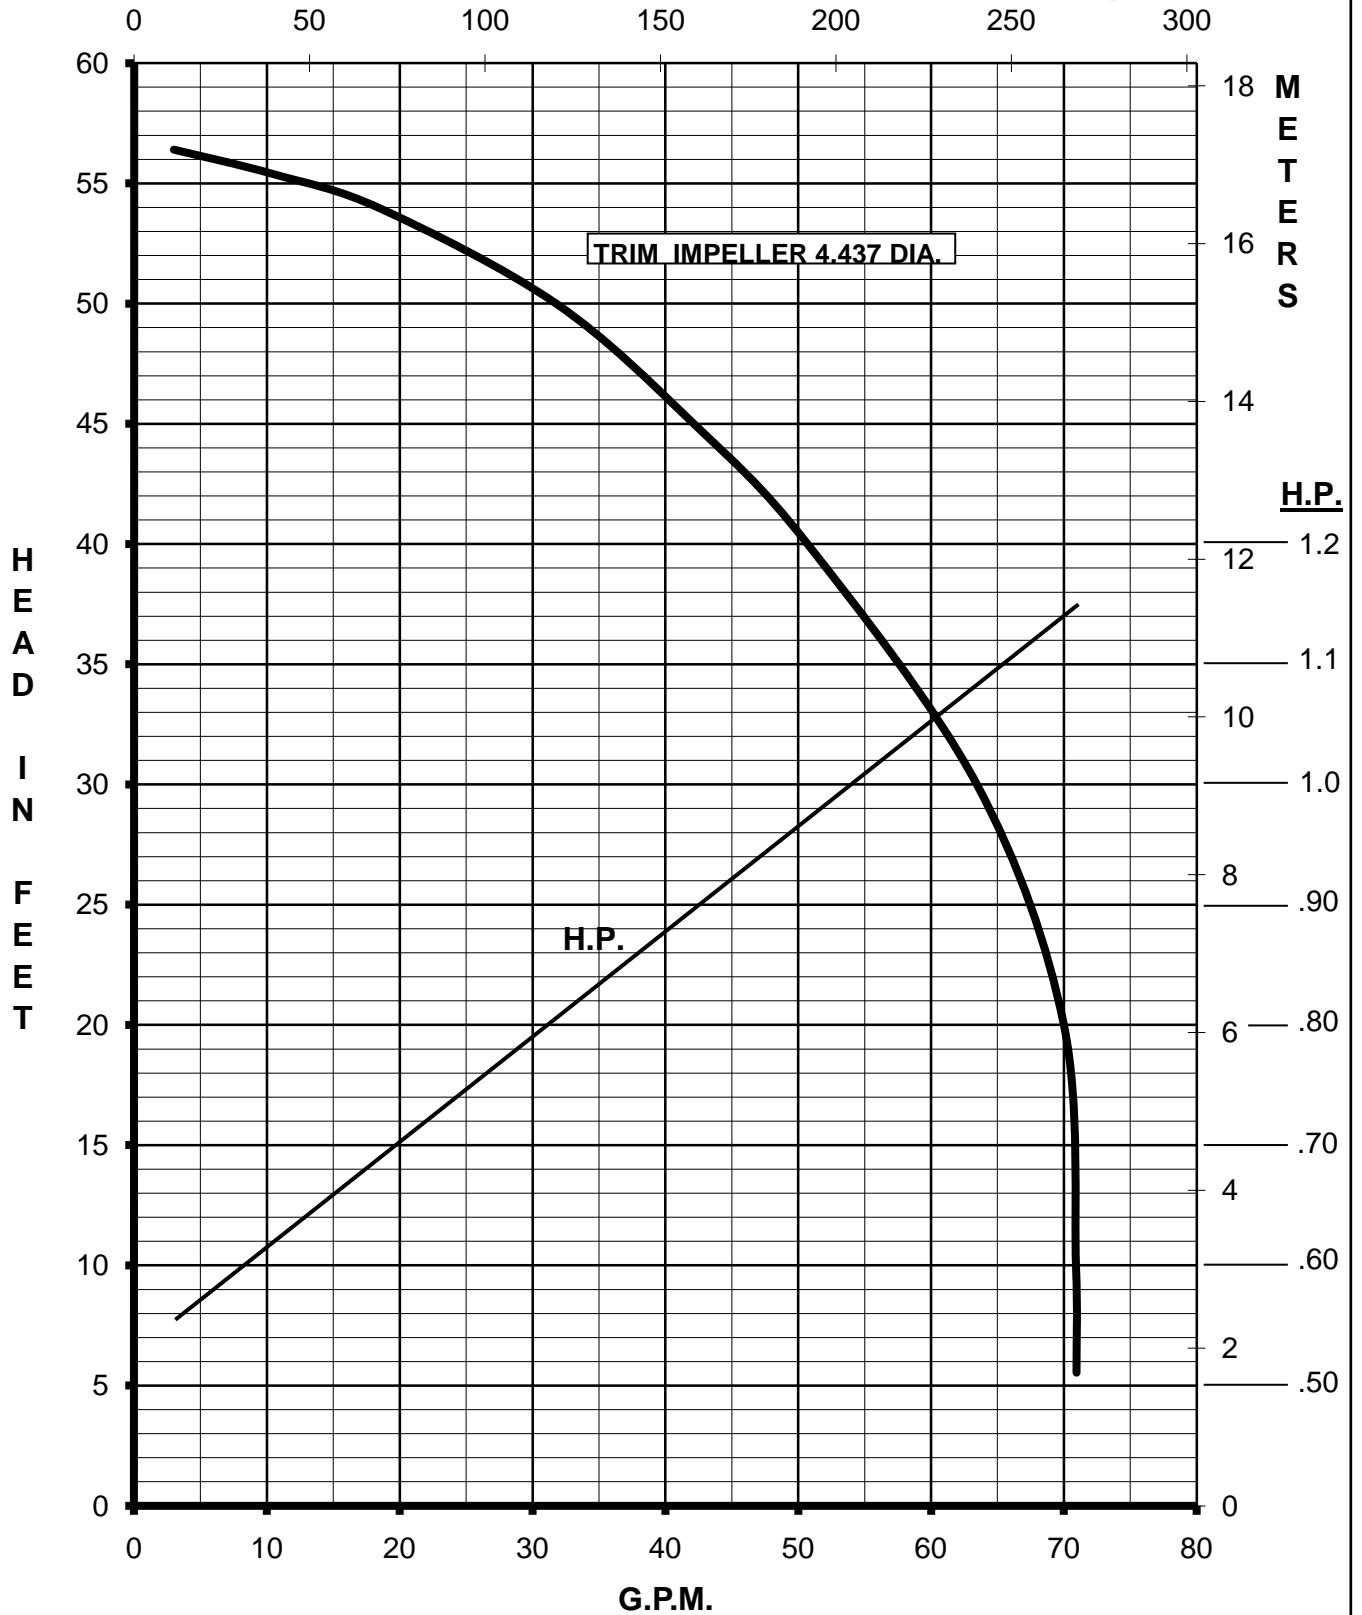

MARCH PUMPS

TE-7.5K-MD, TE-7.5P-MD
3PH 50HZ

MARCH PUMPS

TE-7.5K-MD, TE-7.5P-MD
FULL SIZE IMPELLER 4.687 DIA.
3PH 50HZ

MARCH PUMPS

TE-7.5K-MD, TE-7.5P-MD
TRIM IMPELLER 4.437 DIA.
3PH 50HZ

L.P.M.

MARCH PUMPS

TE-7.5K-MD, TE-7.5P-MD
TRIM IMPELLER 4.187 DIA.
3PH 50HZ

L.P.M.

MARCH PUMPS

TE-7.5K-MD, TE-7.5P-MD
TRIM IMPELLER 3.937 DIA.
3PH 50HZ

L.P.M.

MARCH PUMPS

TE-7.5K-MD, TE-7.5P-MD
TRIM IMPELLER 3.687 DIA.
3PH 50HZ

L.P.M.

MARCH PUMPS

TE-7.5K-MD, TE-7.5P-MD
TRIM IMPELLER 3.437 DIA.
3PH 50HZ

L.P.M.