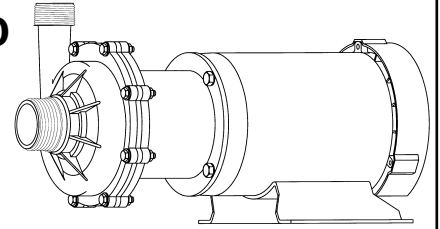

MARCH PUMPS

TE-7.5K-MD, TE-7.5P-MD
3PH 50HZ

MARCH PUMPS

TE-7.5K-MD, TE-7.5P-MD
FULL SIZE IMPELLER 4.687 DIA.
3PH 50HZ

MARCH PUMPS

TE-7.5K-MD, TE-7.5P-MD
TRIM IMPELLER 4.437 DIA.
3PH 50HZ

L.P.M.

MARCH PUMPS

TE-7.5K-MD, TE-7.5P-MD
TRIM IMPELLER 4.187 DIA.
3PH 50HZ

L.P.M.

MARCH PUMPS

TE-7.5K-MD, TE-7.5P-MD
TRIM IMPELLER 3.937 DIA.
3PH 50HZ

L.P.M.

MARCH PUMPS

TE-7.5K-MD, TE-7.5P-MD
TRIM IMPELLER 3.687 DIA.
3PH 50HZ

L.P.M.

MARCH PUMPS

TE-7.5K-MD, TE-7.5P-MD
TRIM IMPELLER 3.437 DIA.
3PH 50HZ

L.P.M.