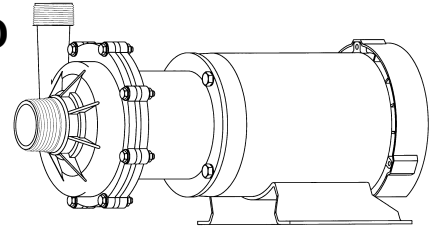

MARCH PUMPS

TE-7.5K-MD, TE-7.5P-MD
3PH 50HZ

MARCH PUMPS

TE-7.5K-MD, TE-7.5P-MD
FULL SIZE IMPELLER 4.687 DIA.
3PH 50HZ

MARCH PUMPS

TE-7.5K-MD, TE-7.5P-MD
TRIM IMPELLER 4.437 DIA.
3PH 50HZ

L.P.M.

MARCH PUMPS

TE-7.5K-MD, TE-7.5P-MD
TRIM IMPELLER 4.187 DIA.
3PH 50HZ

L.P.M.

MARCH PUMPS

TE-7.5K-MD, TE-7.5P-MD
TRIM IMPELLER 3.937 DIA.
3PH 50HZ

L.P.M.

MARCH PUMPS

TE-7.5K-MD, TE-7.5P-MD
TRIM IMPELLER 3.687 DIA.
3PH 50HZ

L.P.M.

MARCH PUMPS

TE-7.5K-MD, TE-7.5P-MD
TRIM IMPELLER 3.437 DIA.
3PH 50HZ

L.P.M.