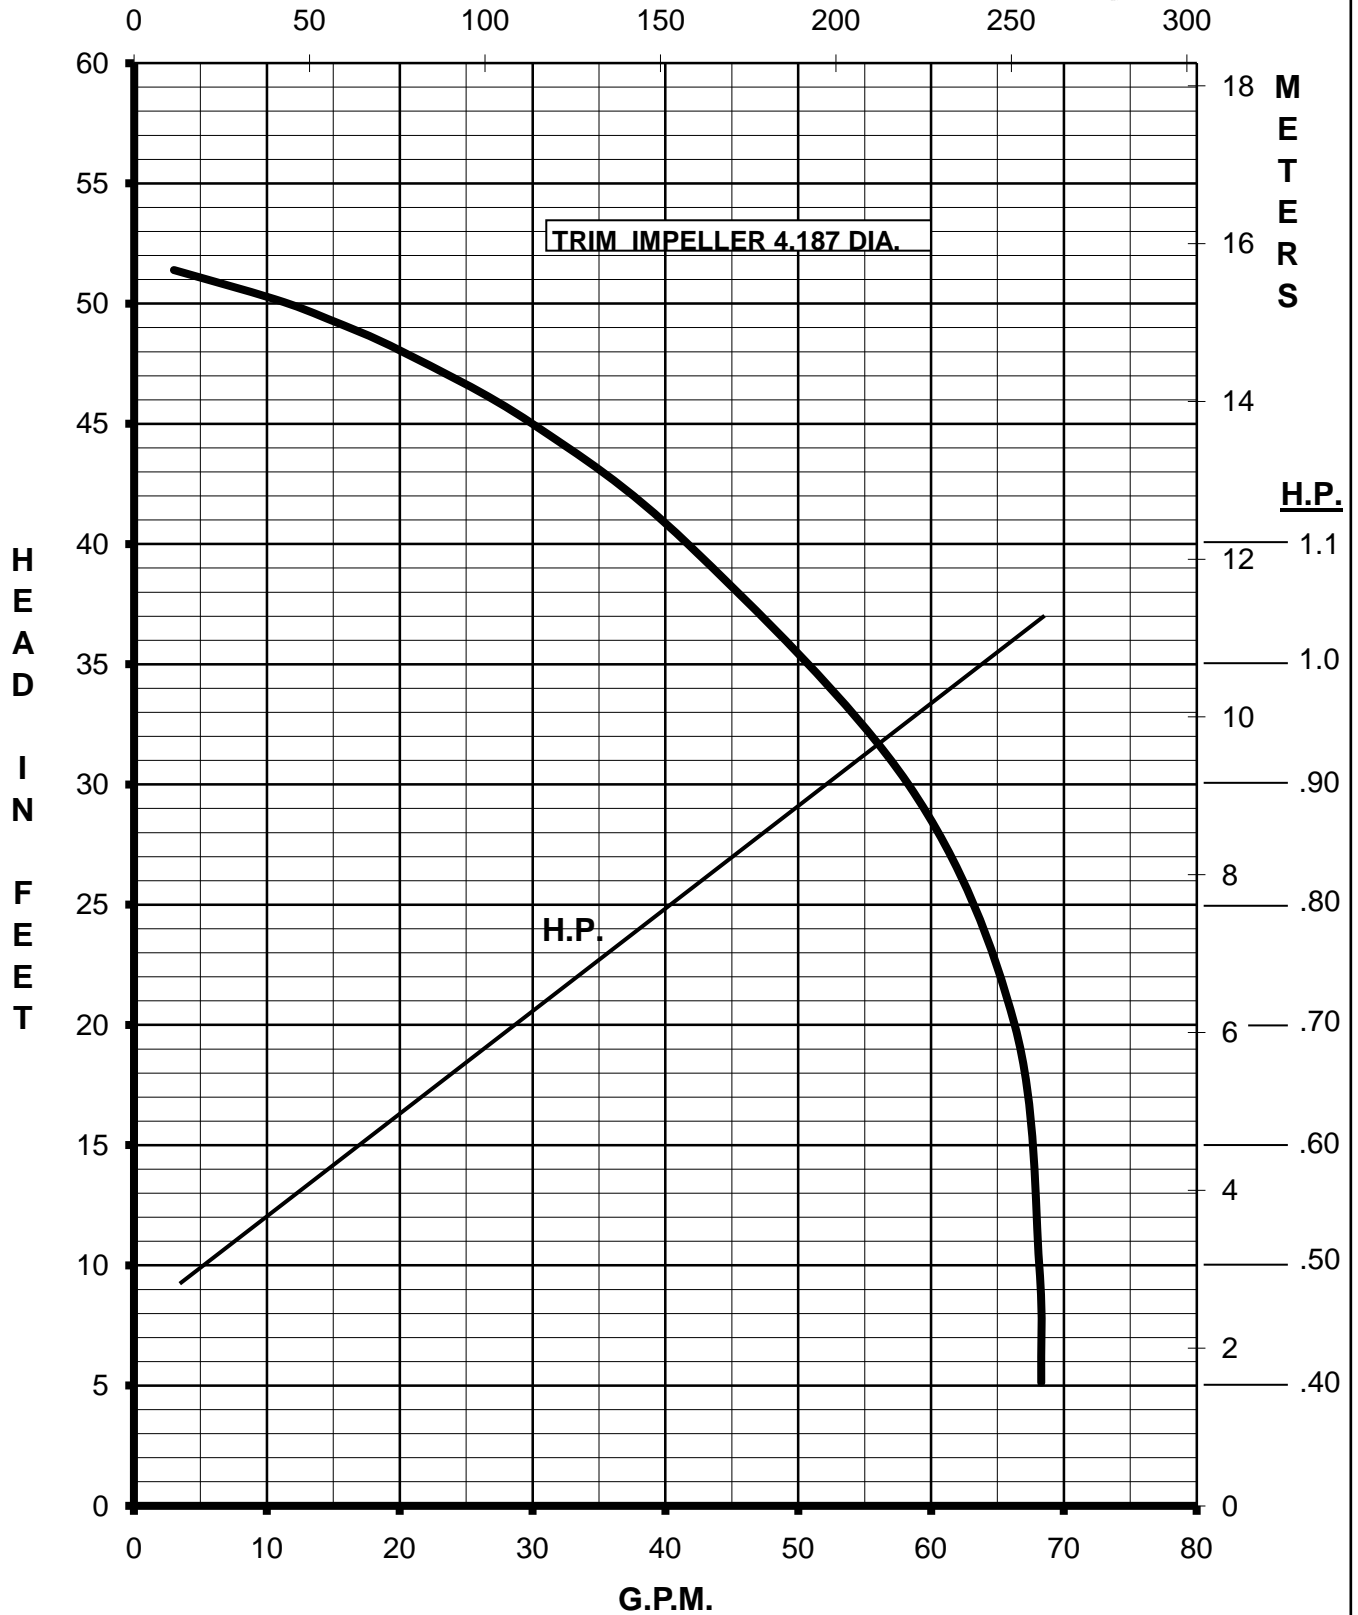

MARCH PUMPS

TE-7.5K-MD, TE-7.5P-MD
3PH 50HZ

MARCH PUMPS

TE-7.5K-MD, TE-7.5P-MD
FULL SIZE IMPELLER 4.687 DIA.
3PH 50HZ

MARCH PUMPS

TE-7.5K-MD, TE-7.5P-MD
TRIM IMPELLER 4.437 DIA.
3PH 50HZ

L.P.M.

MARCH PUMPS

TE-7.5K-MD, TE-7.5P-MD
TRIM IMPELLER 4.187 DIA.
3PH 50HZ

L.P.M.

MARCH PUMPS

TE-7.5K-MD, TE-7.5P-MD
TRIM IMPELLER 3.937 DIA.
3PH 50HZ

L.P.M.

MARCH PUMPS

TE-7.5K-MD, TE-7.5P-MD
TRIM IMPELLER 3.687 DIA.
3PH 50HZ

L.P.M.

MARCH PUMPS

TE-7.5K-MD, TE-7.5P-MD
TRIM IMPELLER 3.437 DIA.
3PH 50HZ

L.P.M.