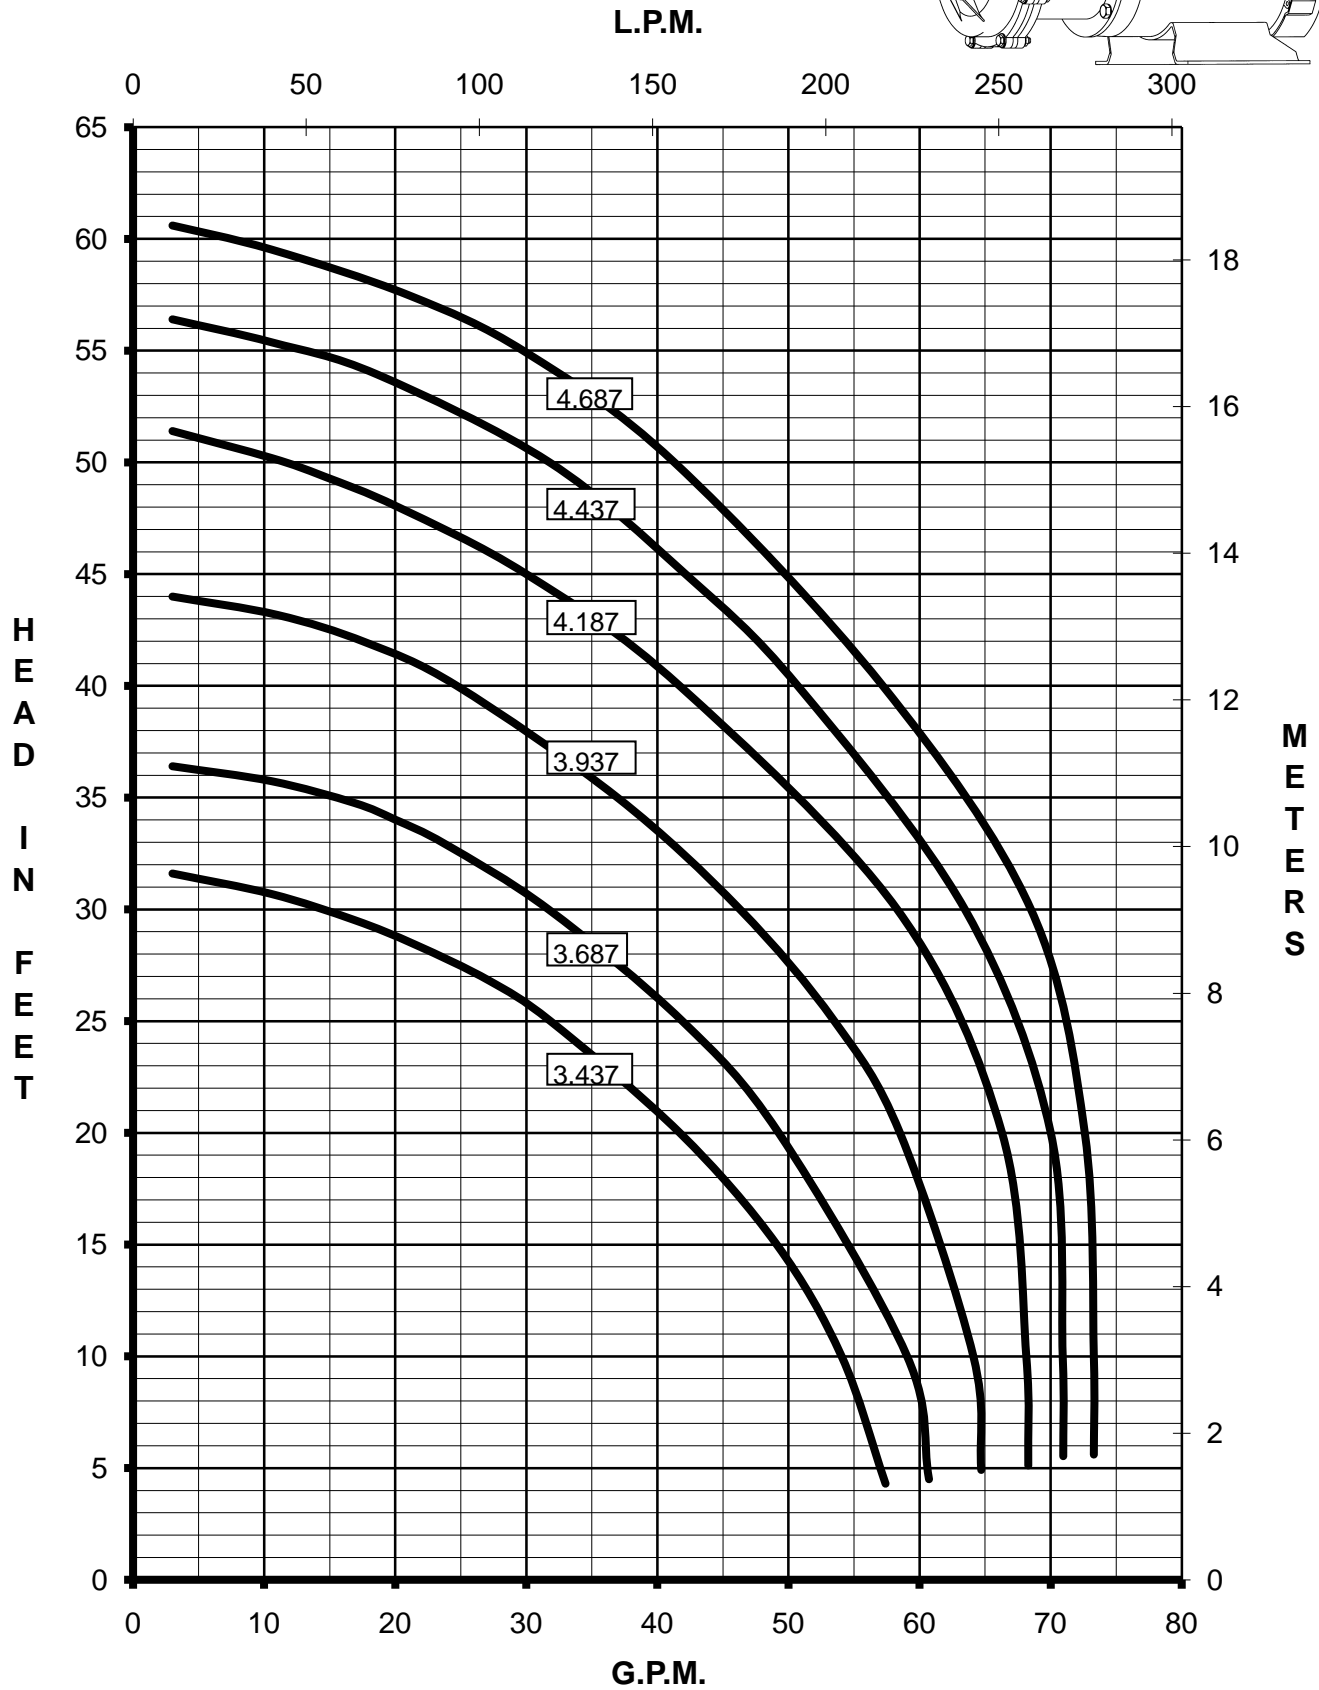

MARCH PUMPS

TE-7.5K-MD, TE-7.5P-MD
3PH 50HZ

MARCH PUMPS

TE-7.5K-MD, TE-7.5P-MD
FULL SIZE IMPELLER 4.687 DIA.
3PH 50HZ

MARCH PUMPS

TE-7.5K-MD, TE-7.5P-MD
TRIM IMPELLER 4.437 DIA.
3PH 50HZ

L.P.M.

MARCH PUMPS

TE-7.5K-MD, TE-7.5P-MD
TRIM IMPELLER 4.187 DIA.
3PH 50HZ

L.P.M.

MARCH PUMPS

TE-7.5K-MD, TE-7.5P-MD
TRIM IMPELLER 3.937 DIA.
3PH 50HZ

L.P.M.

MARCH PUMPS

TE-7.5K-MD, TE-7.5P-MD
TRIM IMPELLER 3.687 DIA.
3PH 50HZ

L.P.M.

MARCH PUMPS

TE-7.5K-MD, TE-7.5P-MD
TRIM IMPELLER 3.437 DIA.
3PH 50HZ

L.P.M.