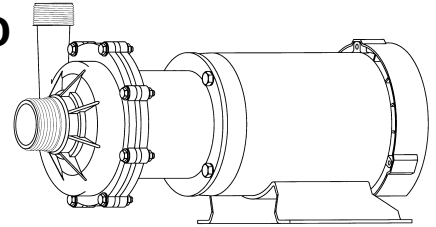

MARCH PUMPS

TE-7.5K-MD, TE-7.5P-MD
3PH 50HZ

MARCH PUMPS

TE-7.5K-MD, TE-7.5P-MD
FULL SIZE IMPELLER 4.687 DIA.
3PH 50HZ

MARCH PUMPS

TE-7.5K-MD, TE-7.5P-MD
TRIM IMPELLER 4.437 DIA.
3PH 50HZ

L.P.M.

MARCH PUMPS

TE-7.5K-MD, TE-7.5P-MD
TRIM IMPELLER 4.187 DIA.
3PH 50HZ

L.P.M.

MARCH PUMPS

TE-7.5K-MD, TE-7.5P-MD
TRIM IMPELLER 3.937 DIA.
3PH 50HZ

L.P.M.

MARCH PUMPS

TE-7.5K-MD, TE-7.5P-MD
TRIM IMPELLER 3.687 DIA.
3PH 50HZ

L.P.M.

MARCH PUMPS

TE-7.5K-MD, TE-7.5P-MD
TRIM IMPELLER 3.437 DIA.
3PH 50HZ

L.P.M.