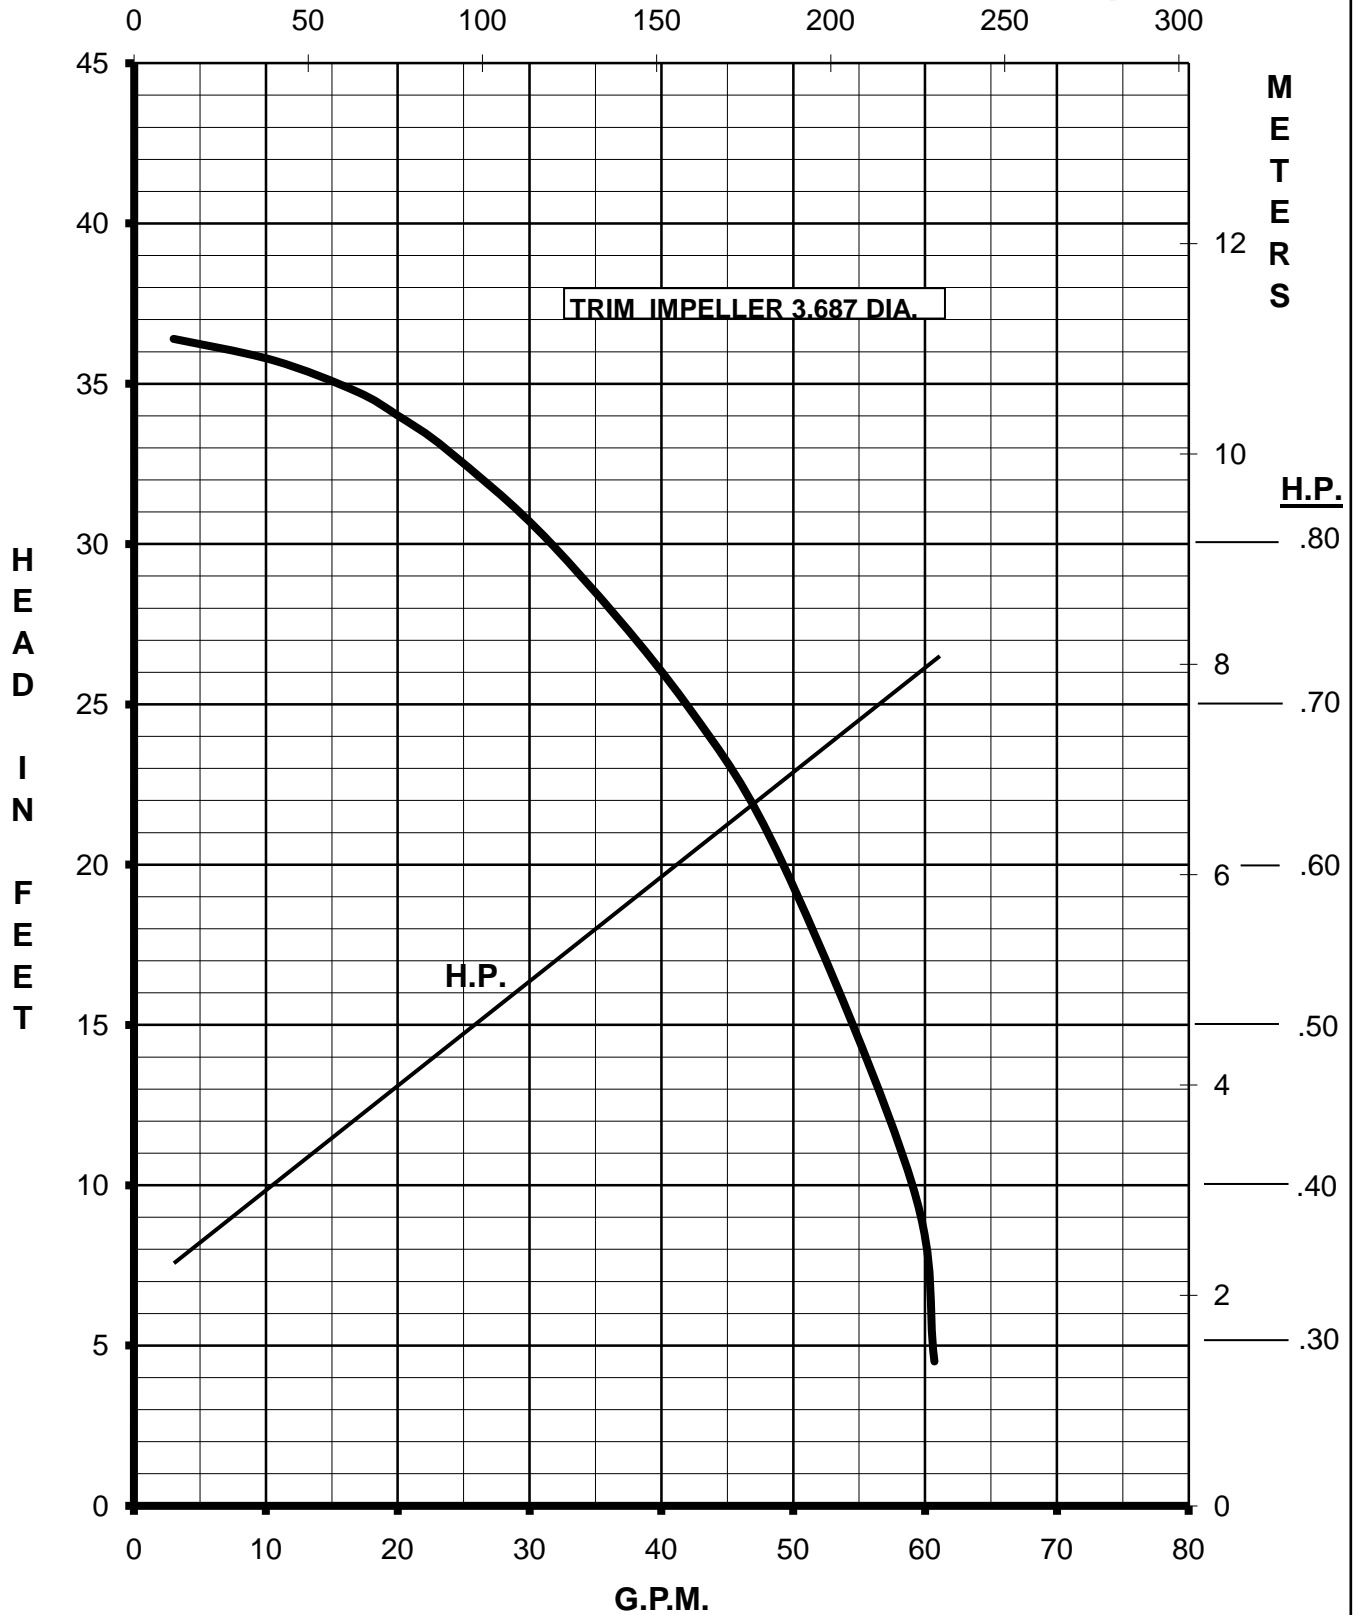

MARCH PUMPS

TE-7.5K-MD, TE-7.5P-MD
3PH 50HZ

MARCH PUMPS

TE-7.5K-MD, TE-7.5P-MD
FULL SIZE IMPELLER 4.687 DIA.
3PH 50HZ

MARCH PUMPS

TE-7.5K-MD, TE-7.5P-MD
TRIM IMPELLER 4.437 DIA.
3PH 50HZ

L.P.M.

MARCH PUMPS

TE-7.5K-MD, TE-7.5P-MD
TRIM IMPELLER 4.187 DIA.
3PH 50HZ

L.P.M.

MARCH PUMPS

TE-7.5K-MD, TE-7.5P-MD
TRIM IMPELLER 3.937 DIA.
3PH 50HZ

L.P.M.

MARCH PUMPS

TE-7.5K-MD, TE-7.5P-MD
TRIM IMPELLER 3.687 DIA.
3PH 50HZ

L.P.M.

MARCH PUMPS

TE-7.5K-MD, TE-7.5P-MD
TRIM IMPELLER 3.437 DIA.
3PH 50HZ

L.P.M.