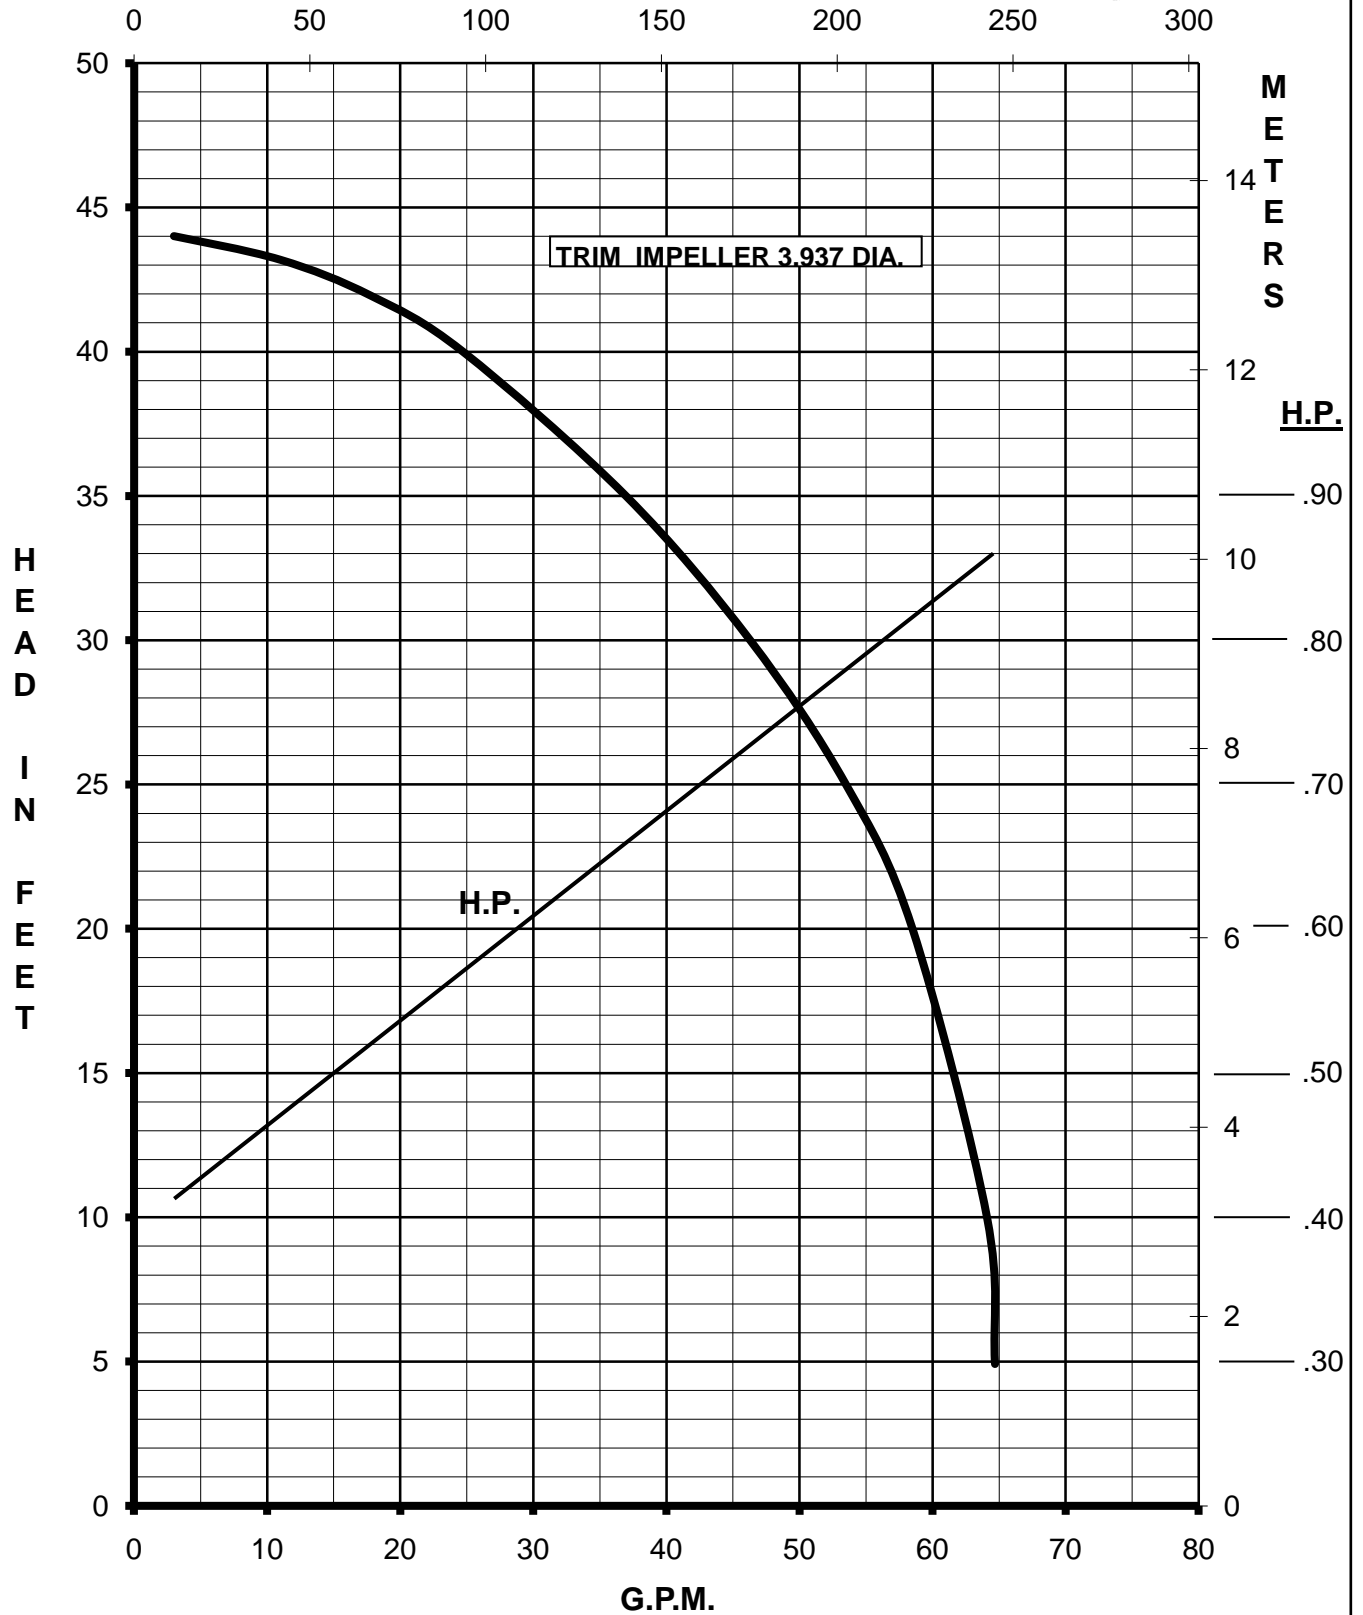

MARCH PUMPS

TE-7.5K-MD, TE-7.5P-MD
3PH 50HZ

MARCH PUMPS

TE-7.5K-MD, TE-7.5P-MD
FULL SIZE IMPELLER 4.687 DIA.
3PH 50HZ

MARCH PUMPS

TE-7.5K-MD, TE-7.5P-MD
TRIM IMPELLER 4.437 DIA.
3PH 50HZ

L.P.M.

MARCH PUMPS

TE-7.5K-MD, TE-7.5P-MD
TRIM IMPELLER 4.187 DIA.
3PH 50HZ

L.P.M.

MARCH PUMPS

TE-7.5K-MD, TE-7.5P-MD
TRIM IMPELLER 3.937 DIA.
3PH 50HZ

L.P.M.

MARCH PUMPS

TE-7.5K-MD, TE-7.5P-MD
TRIM IMPELLER 3.687 DIA.
3PH 50HZ

L.P.M.

MARCH PUMPS

TE-7.5K-MD, TE-7.5P-MD
TRIM IMPELLER 3.437 DIA.
3PH 50HZ

L.P.M.