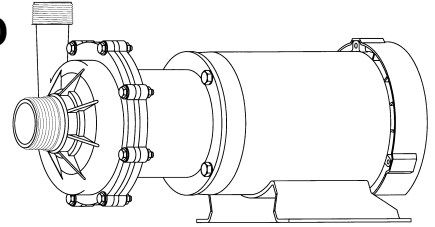

MARCH PUMPS

TE-7.5K-MD, TE-7.5P-MD
3PH 50HZ

MARCH PUMPS

TE-7.5K-MD, TE-7.5P-MD
FULL SIZE IMPELLER 4.687 DIA.
3PH 50HZ

MARCH PUMPS

TE-7.5K-MD, TE-7.5P-MD
TRIM IMPELLER 4.437 DIA.
3PH 50HZ

L.P.M.

MARCH PUMPS

TE-7.5K-MD, TE-7.5P-MD
TRIM IMPELLER 4.187 DIA.
3PH 50HZ

L.P.M.

MARCH PUMPS

TE-7.5K-MD, TE-7.5P-MD
TRIM IMPELLER 3.937 DIA.
3PH 50HZ

L.P.M.

MARCH PUMPS

TE-7.5K-MD, TE-7.5P-MD
TRIM IMPELLER 3.687 DIA.
3PH 50HZ

L.P.M.

MARCH PUMPS

TE-7.5K-MD, TE-7.5P-MD
TRIM IMPELLER 3.437 DIA.
3PH 50HZ

L.P.M.