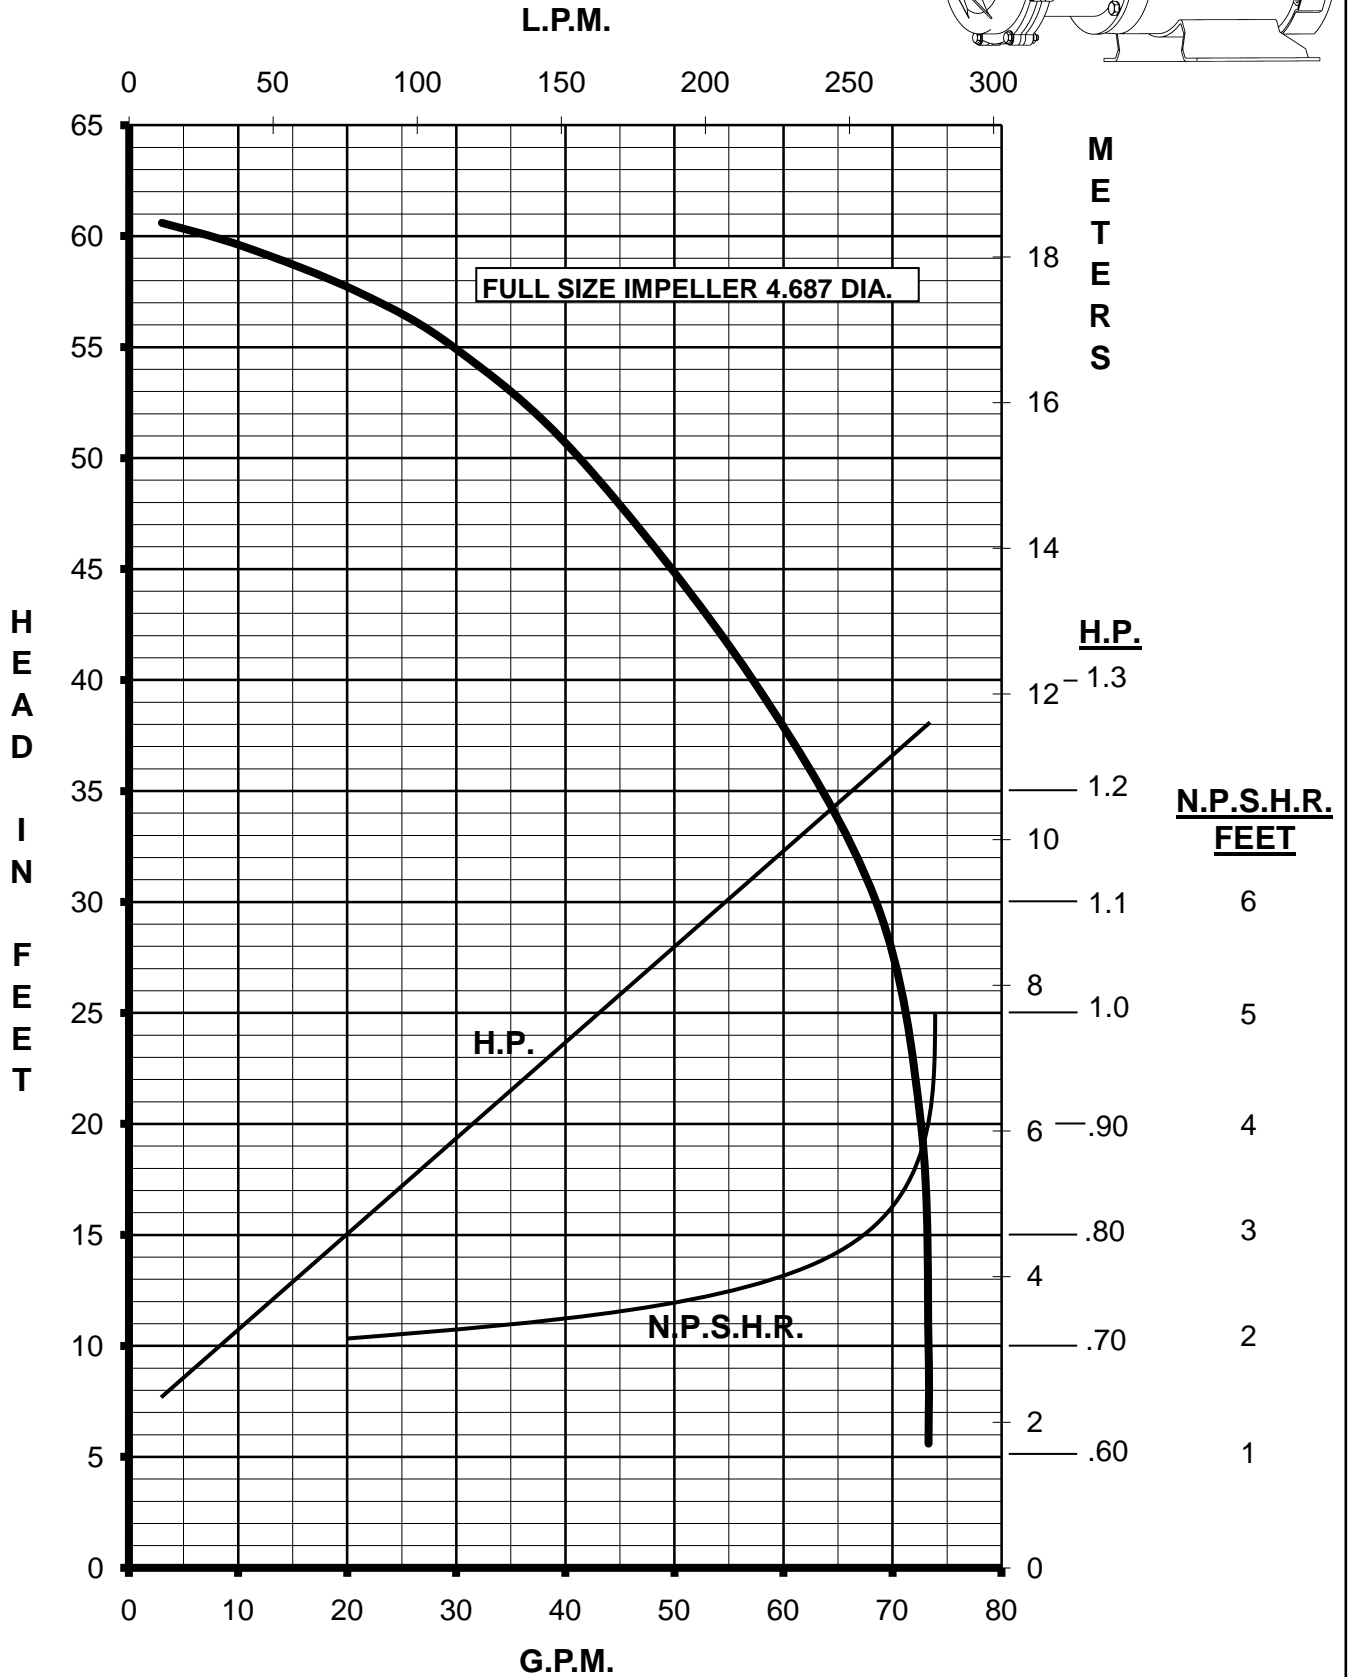

MARCH PUMPS

TE-7.5K-MD, TE-7.5P-MD
3PH 50HZ

MARCH PUMPS

TE-7.5K-MD, TE-7.5P-MD
FULL SIZE IMPELLER 4.687 DIA.
3PH 50HZ

MARCH PUMPS

TE-7.5K-MD, TE-7.5P-MD
TRIM IMPELLER 4.437 DIA.
3PH 50HZ

L.P.M.

MARCH PUMPS

TE-7.5K-MD, TE-7.5P-MD
TRIM IMPELLER 4.187 DIA.
3PH 50HZ

L.P.M.

MARCH PUMPS

TE-7.5K-MD, TE-7.5P-MD
TRIM IMPELLER 3.937 DIA.
3PH 50HZ

L.P.M.

MARCH PUMPS

TE-7.5K-MD, TE-7.5P-MD
TRIM IMPELLER 3.687 DIA.
3PH 50HZ

L.P.M.

MARCH PUMPS

TE-7.5K-MD, TE-7.5P-MD
TRIM IMPELLER 3.437 DIA.
3PH 50HZ

L.P.M.