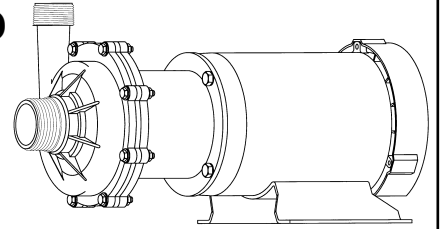

MARCH PUMPS

TE-7.5K-MD, TE-7.5P-MD
3PH 50HZ

MARCH PUMPS

TE-7.5K-MD, TE-7.5P-MD
FULL SIZE IMPELLER 4.687 DIA.
3PH 50HZ

MARCH PUMPS

TE-7.5K-MD, TE-7.5P-MD
TRIM IMPELLER 4.437 DIA.
3PH 50HZ

L.P.M.

MARCH PUMPS

TE-7.5K-MD, TE-7.5P-MD
TRIM IMPELLER 4.187 DIA.
3PH 50HZ

L.P.M.

MARCH PUMPS

TE-7.5K-MD, TE-7.5P-MD
TRIM IMPELLER 3.937 DIA.
3PH 50HZ

L.P.M.

MARCH PUMPS

TE-7.5K-MD, TE-7.5P-MD
TRIM IMPELLER 3.687 DIA.
3PH 50HZ

L.P.M.

MARCH PUMPS

TE-7.5K-MD, TE-7.5P-MD
TRIM IMPELLER 3.437 DIA.
3PH 50HZ

L.P.M.