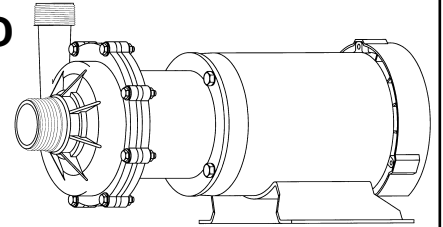

MARCH PUMPS

TE-7.5K-MD, TE-7.5P-MD
3PH 50HZ

MARCH PUMPS

TE-7.5K-MD, TE-7.5P-MD
FULL SIZE IMPELLER 4.687 DIA.
3PH 50HZ

MARCH PUMPS

TE-7.5K-MD, TE-7.5P-MD
TRIM IMPELLER 4.437 DIA.
3PH 50HZ

L.P.M.

MARCH PUMPS

TE-7.5K-MD, TE-7.5P-MD
TRIM IMPELLER 4.187 DIA.
3PH 50HZ

L.P.M.

MARCH PUMPS

TE-7.5K-MD, TE-7.5P-MD
TRIM IMPELLER 3.937 DIA.
3PH 50HZ

L.P.M.

MARCH PUMPS

TE-7.5K-MD, TE-7.5P-MD
TRIM IMPELLER 3.687 DIA.
3PH 50HZ

L.P.M.

MARCH PUMPS

TE-7.5K-MD, TE-7.5P-MD
TRIM IMPELLER 3.437 DIA.
3PH 50HZ

L.P.M.