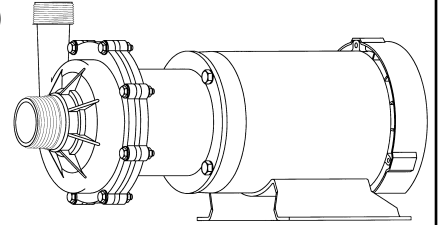

MARCH PUMPS

TE-7.5K-MD, TE-7.5P-MD
3PH 60HZ

L.P.M.

MARCH PUMPS

TE-7.5K-MD, TE-7.5P-MD
FULL SIZE IMPELLER 4.687 DIA.
3PH 60HZ

MARCH PUMPS

TE-7.5K-MD, TE-7.5P-MD
TRIM IMPELLER 4.437 DIA.
3PH 60HZ

MARCH PUMPS

TE-7.5K-MD, TE-7.5P-MD
TRIM IMPELLER 4.187 DIA.
3PH 60HZ

MARCH PUMPS

TE-7.5K-MD, TE-7.5P-MD
TRIM IMPELLER 3.937 DIA.
3PH 60HZ

MARCH PUMPS

TE-7.5K-MD, TE-7.5P-MD
TRIM IMPELLER 3.687 DIA.
3PH 60HZ

MARCH PUMPS

TE-7.5K-MD, TE-7.5P-MD
TRIM IMPELLER 3.437 DIA.
3PH 60HZ