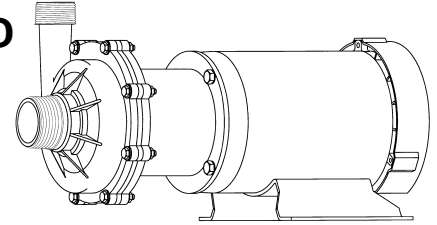

MARCH PUMPS

TE-7.5K-MD, TE-7.5P-MD
3PH 60HZ

L.P.M.

MARCH PUMPS

TE-7.5K-MD, TE-7.5P-MD
FULL SIZE IMPELLER 4.687 DIA.
3PH 60HZ

MARCH PUMPS

TE-7.5K-MD, TE-7.5P-MD
TRIM IMPELLER 4.437 DIA.
3PH 60HZ

MARCH PUMPS

TE-7.5K-MD, TE-7.5P-MD
TRIM IMPELLER 4.187 DIA.
3PH 60HZ

MARCH PUMPS

TE-7.5K-MD, TE-7.5P-MD
TRIM IMPELLER 3.937 DIA.
3PH 60HZ

MARCH PUMPS

TE-7.5K-MD, TE-7.5P-MD
TRIM IMPELLER 3.687 DIA.
3PH 60HZ

MARCH PUMPS

TE-7.5K-MD, TE-7.5P-MD
TRIM IMPELLER 3.437 DIA.
3PH 60HZ