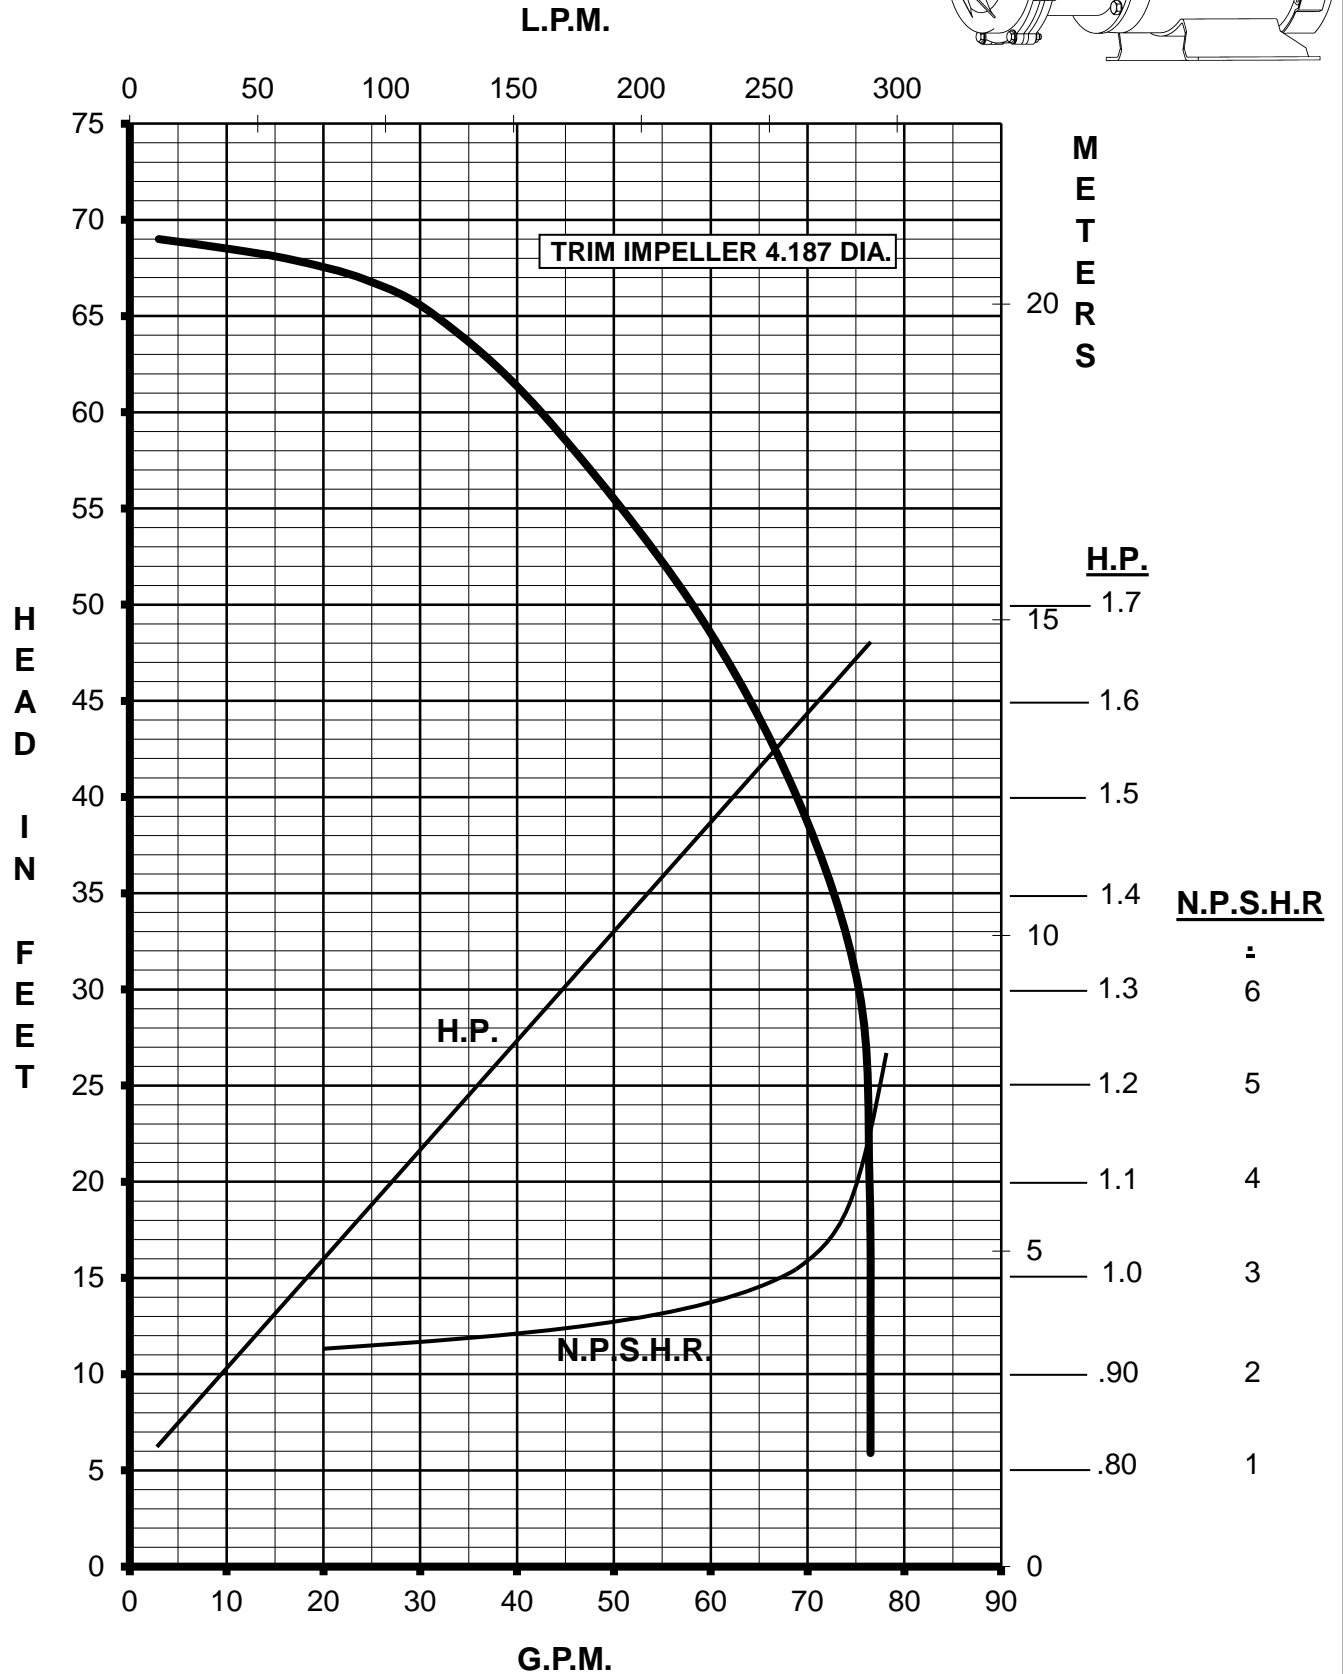

MARCH PUMPS

TE-7.5K-MD, TE-7.5P-MD
3PH 60HZ

L.P.M.

MARCH PUMPS

TE-7.5K-MD, TE-7.5P-MD
FULL SIZE IMPELLER 4.687 DIA.
3PH 60HZ

MARCH PUMPS

TE-7.5K-MD, TE-7.5P-MD
TRIM IMPELLER 4.437 DIA.
3PH 60HZ

MARCH PUMPS

TE-7.5K-MD, TE-7.5P-MD
TRIM IMPELLER 4.187 DIA.
3PH 60HZ

MARCH PUMPS

TE-7.5K-MD, TE-7.5P-MD
TRIM IMPELLER 3.937 DIA.
3PH 60HZ

MARCH PUMPS

TE-7.5K-MD, TE-7.5P-MD
TRIM IMPELLER 3.687 DIA.
3PH 60HZ

MARCH PUMPS

TE-7.5K-MD, TE-7.5P-MD
TRIM IMPELLER 3.437 DIA.
3PH 60HZ