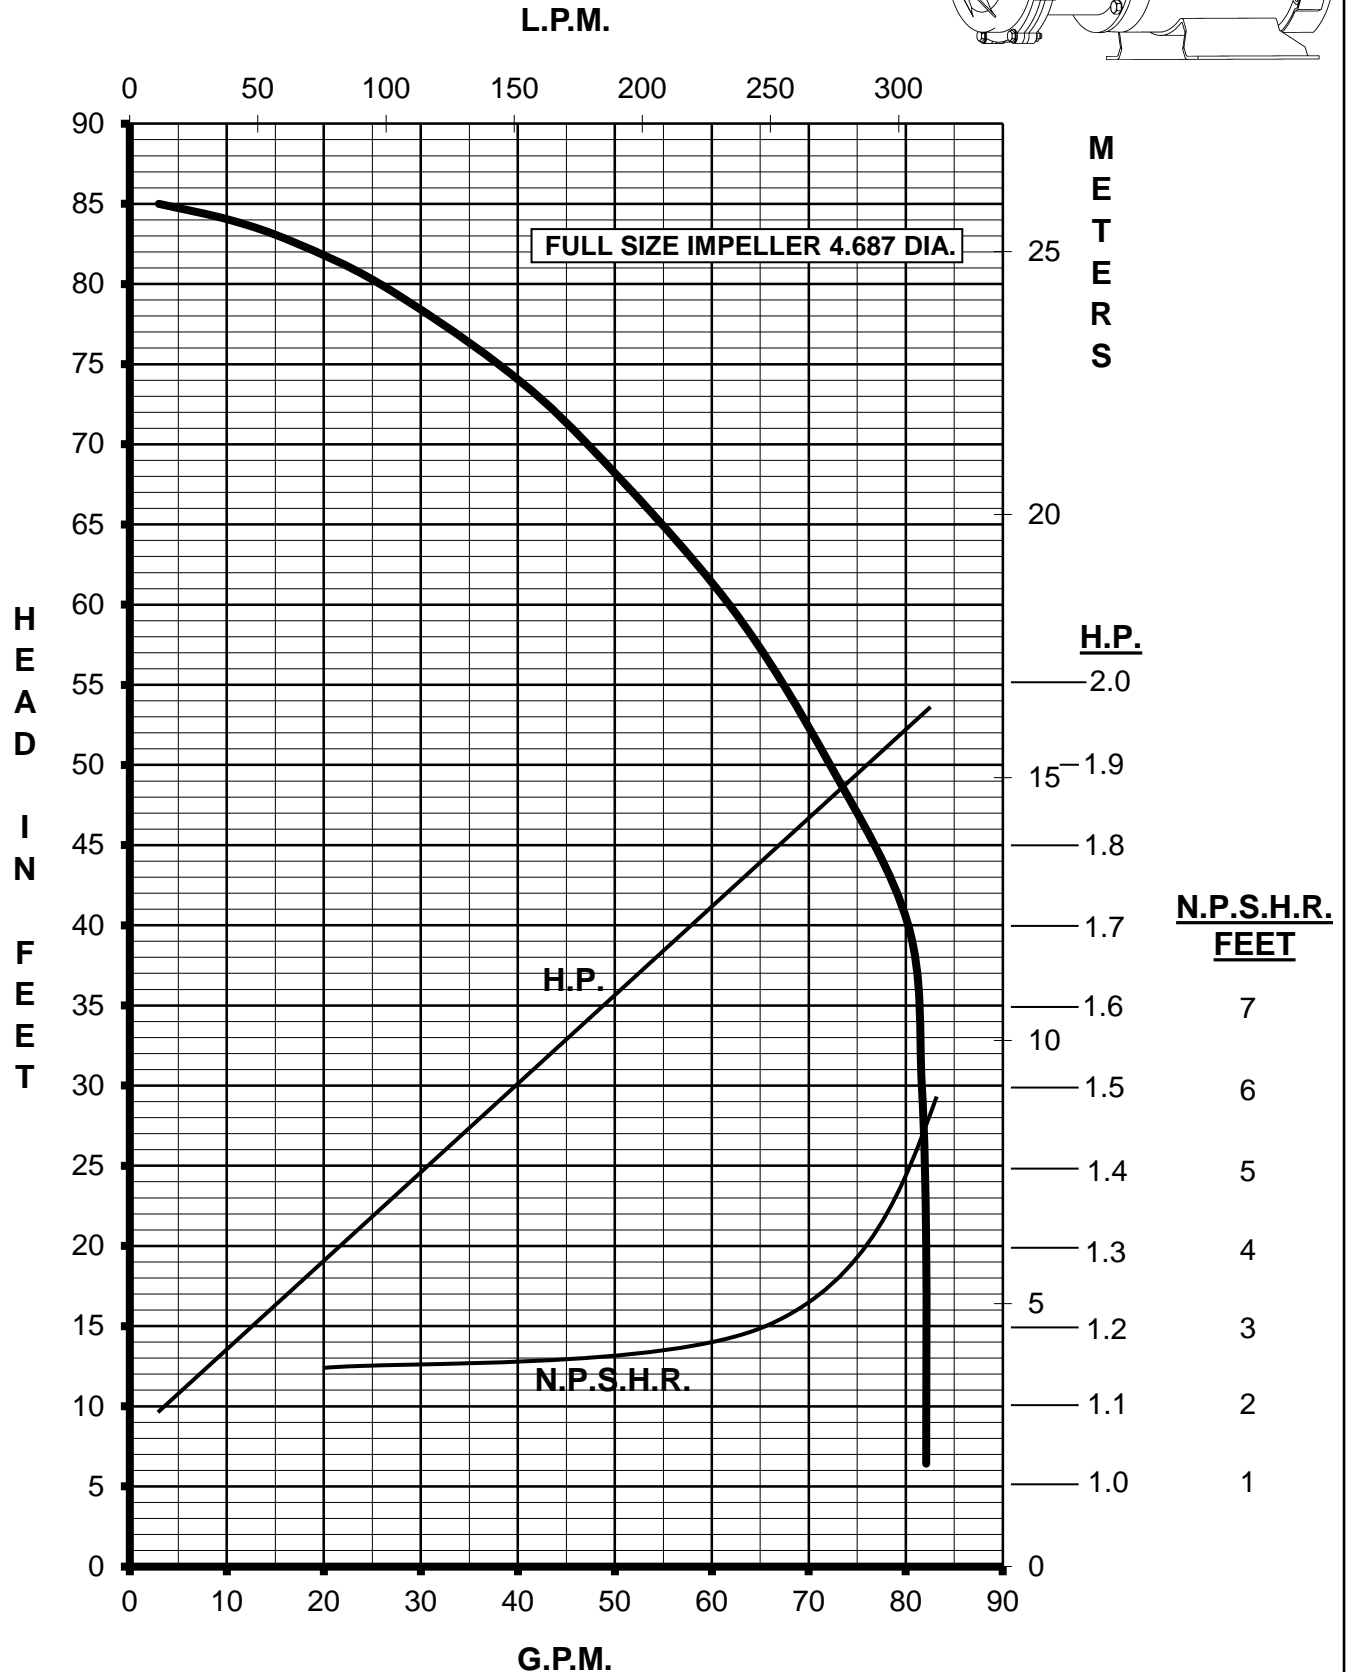

MARCH PUMPS

TE-7.5K-MD, TE-7.5P-MD
3PH 60HZ

L.P.M.

MARCH PUMPS

TE-7.5K-MD, TE-7.5P-MD
FULL SIZE IMPELLER 4.687 DIA.
3PH 60HZ

MARCH PUMPS

TE-7.5K-MD, TE-7.5P-MD
TRIM IMPELLER 4.437 DIA.
3PH 60HZ

MARCH PUMPS

TE-7.5K-MD, TE-7.5P-MD
TRIM IMPELLER 4.187 DIA.
3PH 60HZ

MARCH PUMPS

TE-7.5K-MD, TE-7.5P-MD
TRIM IMPELLER 3.937 DIA.
3PH 60HZ

MARCH PUMPS

TE-7.5K-MD, TE-7.5P-MD
TRIM IMPELLER 3.687 DIA.
3PH 60HZ

MARCH PUMPS

TE-7.5K-MD, TE-7.5P-MD
TRIM IMPELLER 3.437 DIA.
3PH 60HZ