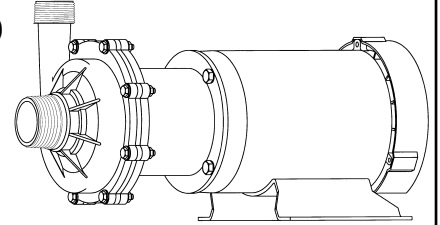

MARCH PUMPS

TE-7.5K-MD, TE-7.5P-MD
3PH 60HZ

L.P.M.

MARCH PUMPS

TE-7.5K-MD, TE-7.5P-MD
FULL SIZE IMPELLER 4.687 DIA.
3PH 60HZ

MARCH PUMPS

TE-7.5K-MD, TE-7.5P-MD
TRIM IMPELLER 4.437 DIA.
3PH 60HZ

MARCH PUMPS

TE-7.5K-MD, TE-7.5P-MD
TRIM IMPELLER 4.187 DIA.
3PH 60HZ

MARCH PUMPS

TE-7.5K-MD, TE-7.5P-MD
TRIM IMPELLER 3.937 DIA.
3PH 60HZ

MARCH PUMPS

TE-7.5K-MD, TE-7.5P-MD
TRIM IMPELLER 3.687 DIA.
3PH 60HZ

MARCH PUMPS

TE-7.5K-MD, TE-7.5P-MD
TRIM IMPELLER 3.437 DIA.
3PH 60HZ