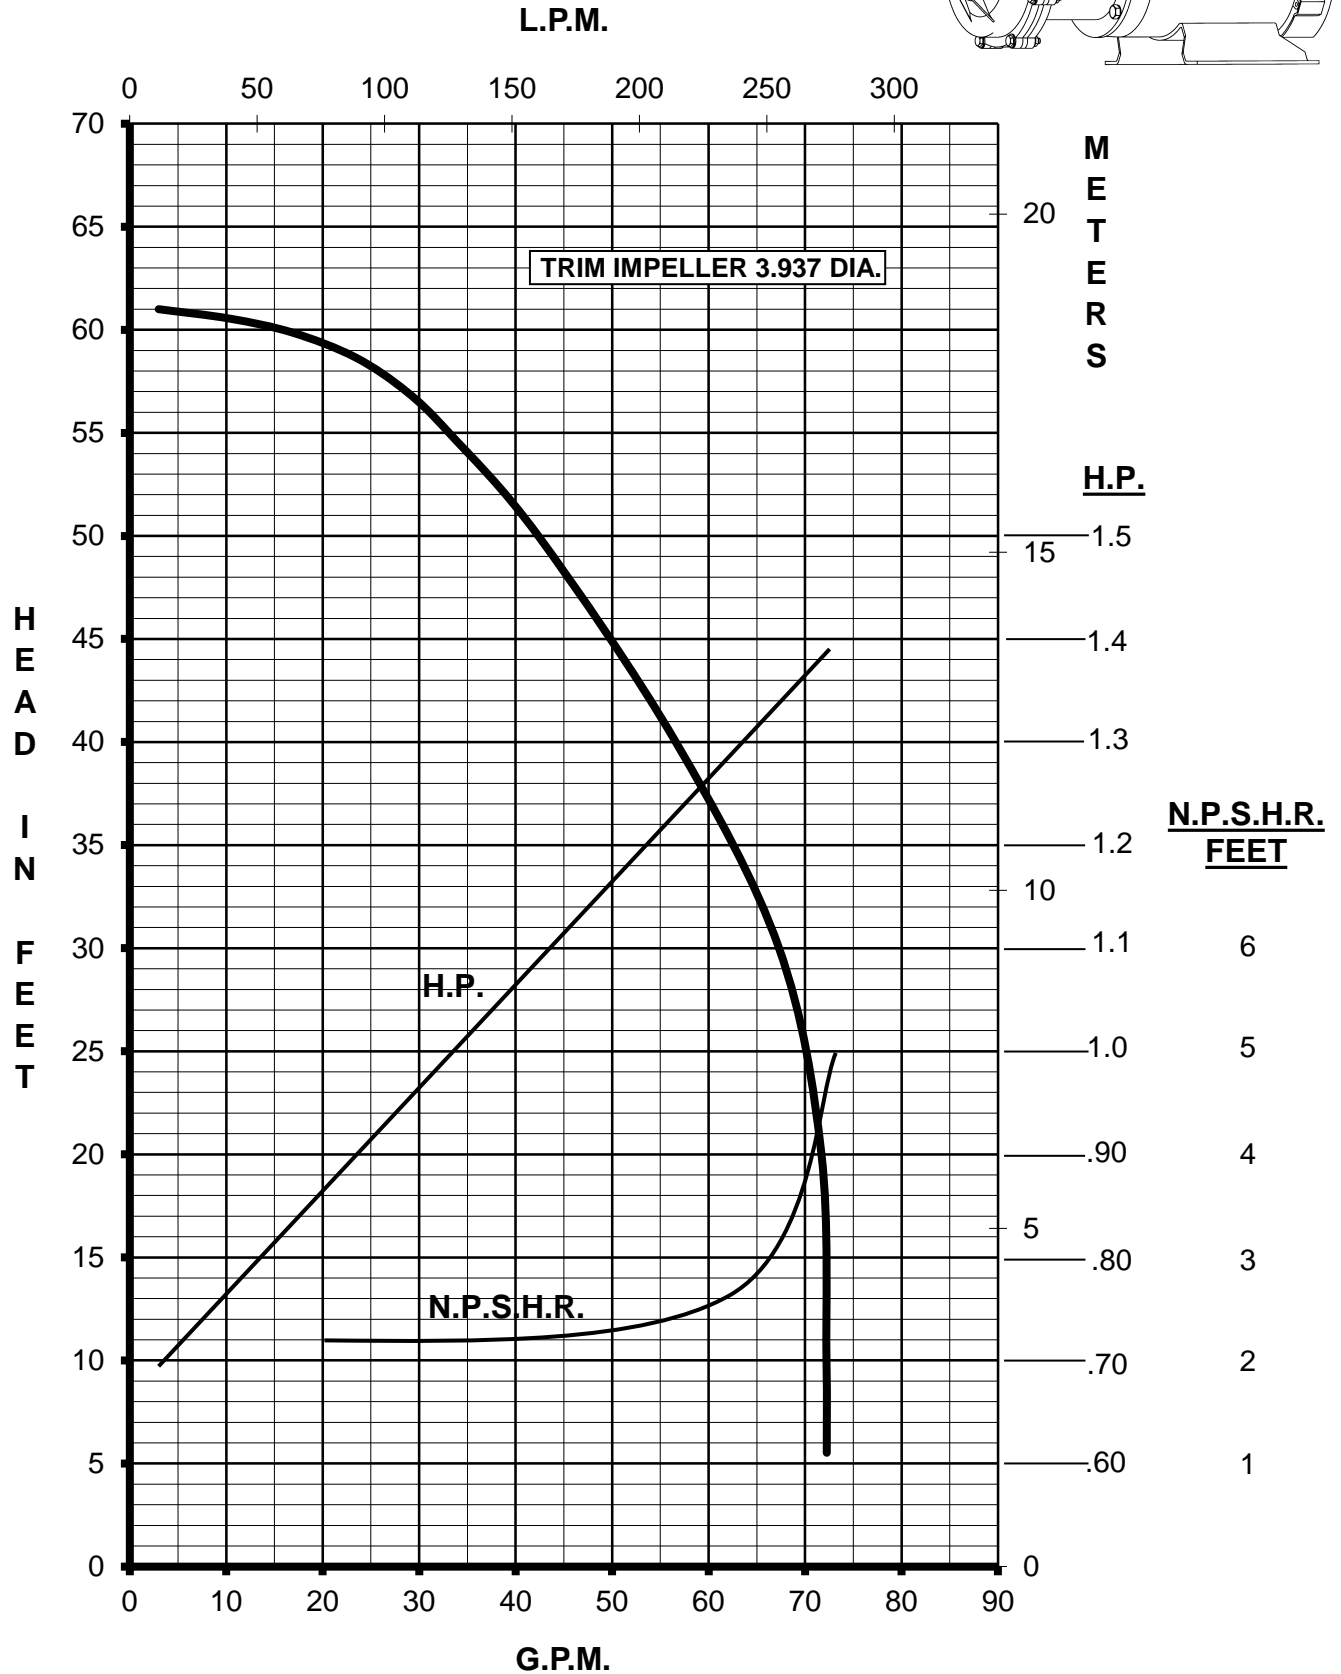

MARCH PUMPS

TE-7.5K-MD, TE-7.5P-MD
3PH 60HZ

L.P.M.

MARCH PUMPS

TE-7.5K-MD, TE-7.5P-MD
FULL SIZE IMPELLER 4.687 DIA.
3PH 60HZ

MARCH PUMPS

TE-7.5K-MD, TE-7.5P-MD
TRIM IMPELLER 4.437 DIA.
3PH 60HZ

MARCH PUMPS

TE-7.5K-MD, TE-7.5P-MD
TRIM IMPELLER 4.187 DIA.
3PH 60HZ

MARCH PUMPS

TE-7.5K-MD, TE-7.5P-MD
TRIM IMPELLER 3.937 DIA.
3PH 60HZ

MARCH PUMPS

TE-7.5K-MD, TE-7.5P-MD
TRIM IMPELLER 3.687 DIA.
3PH 60HZ

MARCH PUMPS

TE-7.5K-MD, TE-7.5P-MD
TRIM IMPELLER 3.437 DIA.
3PH 60HZ