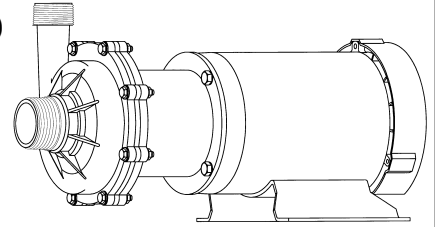

MARCH PUMPS

TE-7.5K-MD, TE-7.5P-MD
3PH 60HZ

L.P.M.

MARCH PUMPS

TE-7.5K-MD, TE-7.5P-MD
FULL SIZE IMPELLER 4.687 DIA.
3PH 60HZ

MARCH PUMPS

TE-7.5K-MD, TE-7.5P-MD
TRIM IMPELLER 4.437 DIA.
3PH 60HZ

MARCH PUMPS

TE-7.5K-MD, TE-7.5P-MD
TRIM IMPELLER 4.187 DIA.
3PH 60HZ

MARCH PUMPS

TE-7.5K-MD, TE-7.5P-MD
TRIM IMPELLER 3.937 DIA.
3PH 60HZ

MARCH PUMPS

TE-7.5K-MD, TE-7.5P-MD
TRIM IMPELLER 3.687 DIA.
3PH 60HZ

MARCH PUMPS

TE-7.5K-MD, TE-7.5P-MD
TRIM IMPELLER 3.437 DIA.
3PH 60HZ