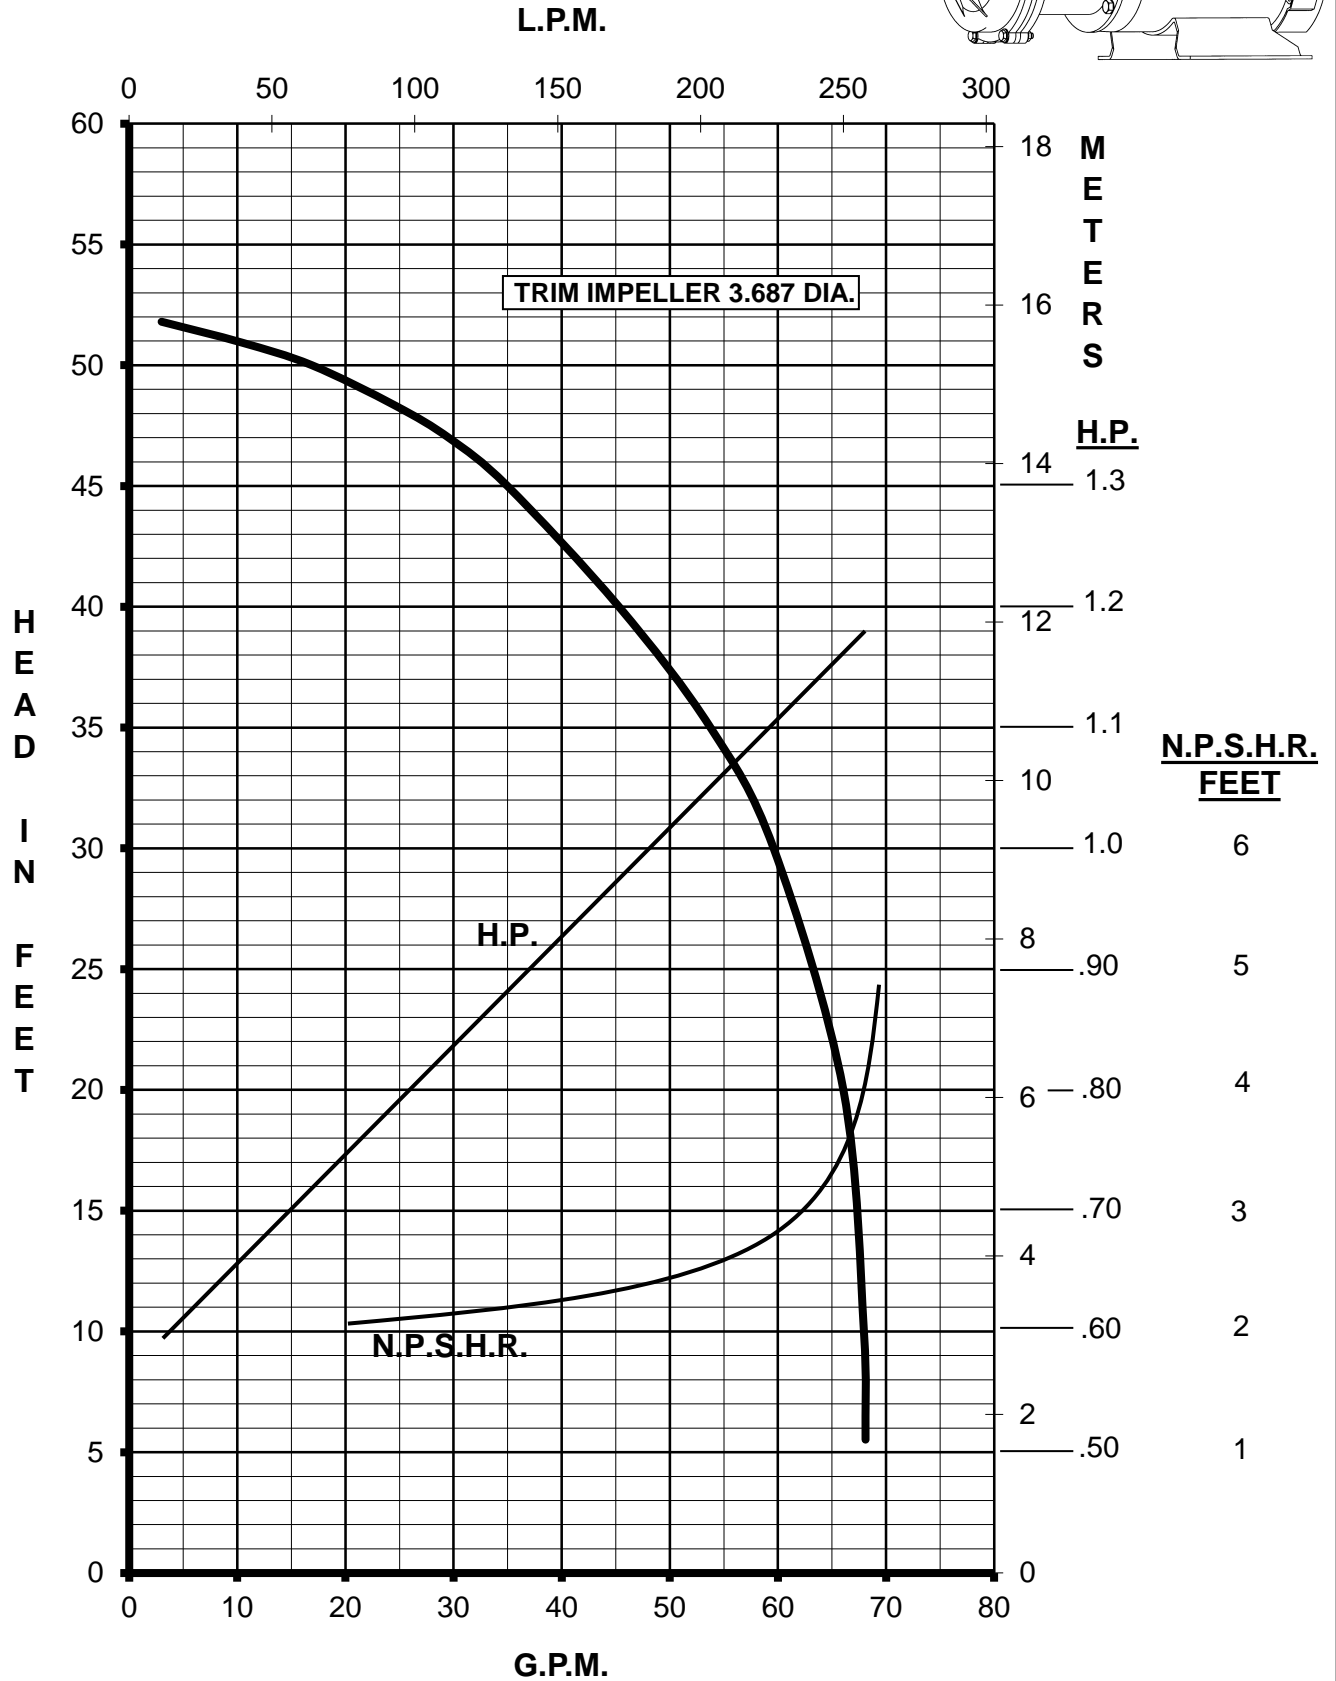

MARCH PUMPS

TE-7.5K-MD, TE-7.5P-MD
3PH 60HZ

L.P.M.

MARCH PUMPS

TE-7.5K-MD, TE-7.5P-MD
FULL SIZE IMPELLER 4.687 DIA.
3PH 60HZ

MARCH PUMPS

TE-7.5K-MD, TE-7.5P-MD
TRIM IMPELLER 4.437 DIA.
3PH 60HZ

MARCH PUMPS

TE-7.5K-MD, TE-7.5P-MD
TRIM IMPELLER 4.187 DIA.
3PH 60HZ

MARCH PUMPS

TE-7.5K-MD, TE-7.5P-MD
TRIM IMPELLER 3.937 DIA.
3PH 60HZ

MARCH PUMPS

TE-7.5K-MD, TE-7.5P-MD
TRIM IMPELLER 3.687 DIA.
3PH 60HZ

MARCH PUMPS

TE-7.5K-MD, TE-7.5P-MD
TRIM IMPELLER 3.437 DIA.
3PH 60HZ