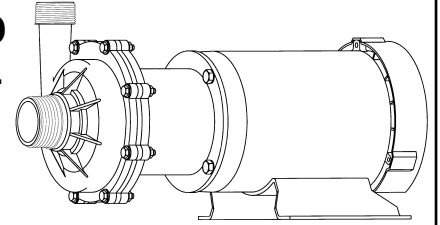

MARCH PUMPS

TE-7.5K-MD, TE-7.5P-MD
3PH 60HZ

L.P.M.

MARCH PUMPS

TE-7.5K-MD, TE-7.5P-MD
FULL SIZE IMPELLER 4.687 DIA.
3PH 60HZ

MARCH PUMPS

TE-7.5K-MD, TE-7.5P-MD
TRIM IMPELLER 4.437 DIA.
3PH 60HZ

MARCH PUMPS

TE-7.5K-MD, TE-7.5P-MD
TRIM IMPELLER 4.187 DIA.
3PH 60HZ

MARCH PUMPS

TE-7.5K-MD, TE-7.5P-MD
TRIM IMPELLER 3.937 DIA.
3PH 60HZ

MARCH PUMPS

TE-7.5K-MD, TE-7.5P-MD
TRIM IMPELLER 3.687 DIA.
3PH 60HZ

MARCH PUMPS

TE-7.5K-MD, TE-7.5P-MD
TRIM IMPELLER 3.437 DIA.
3PH 60HZ