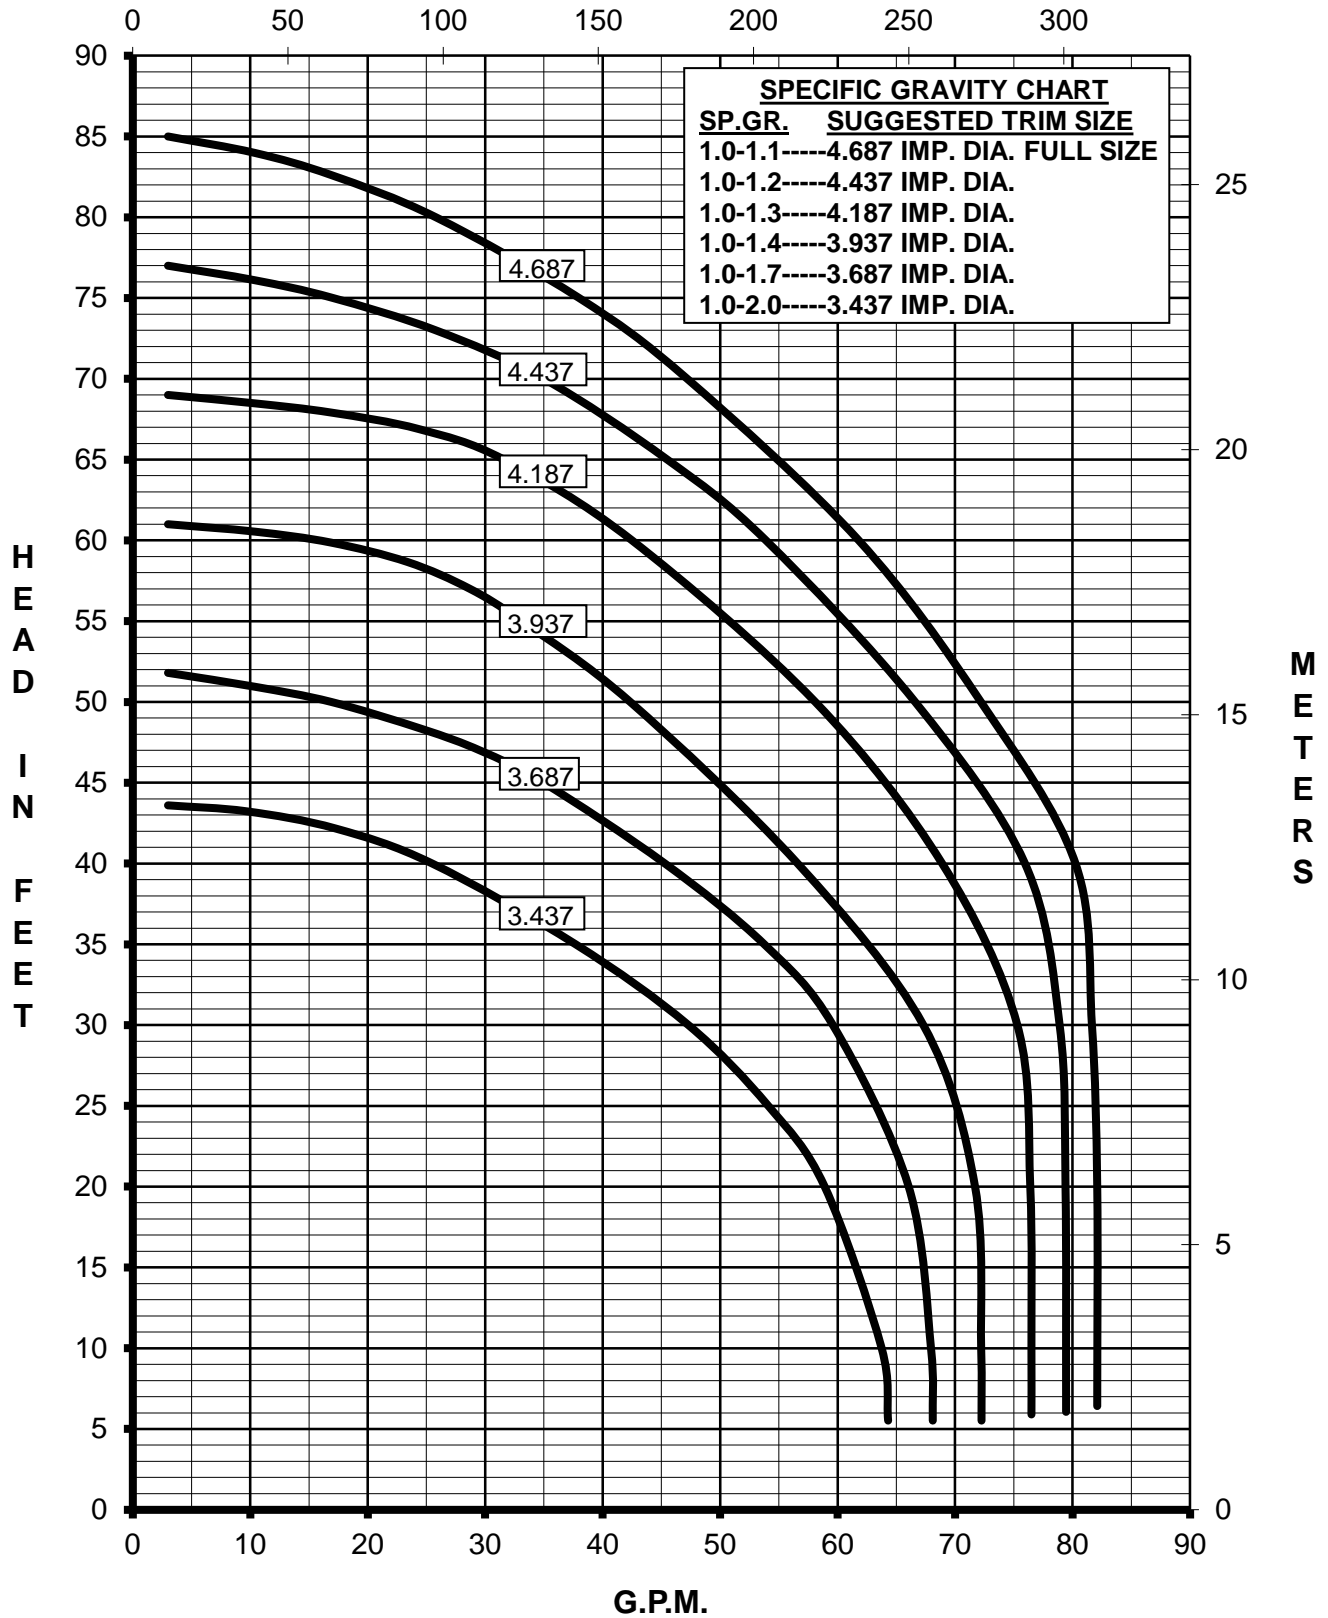

MARCH PUMPS

TE-7.5K-MD, TE-7.5P-MD
3PH 60HZ

L.P.M.

MARCH PUMPS

TE-7.5K-MD, TE-7.5P-MD
FULL SIZE IMPELLER 4.687 DIA.
3PH 60HZ

MARCH PUMPS

TE-7.5K-MD, TE-7.5P-MD
TRIM IMPELLER 4.437 DIA.
3PH 60HZ

MARCH PUMPS

TE-7.5K-MD, TE-7.5P-MD
TRIM IMPELLER 4.187 DIA.
3PH 60HZ

MARCH PUMPS

TE-7.5K-MD, TE-7.5P-MD
TRIM IMPELLER 3.937 DIA.
3PH 60HZ

MARCH PUMPS

TE-7.5K-MD, TE-7.5P-MD
TRIM IMPELLER 3.687 DIA.
3PH 60HZ

MARCH PUMPS

TE-7.5K-MD, TE-7.5P-MD
TRIM IMPELLER 3.437 DIA.
3PH 60HZ