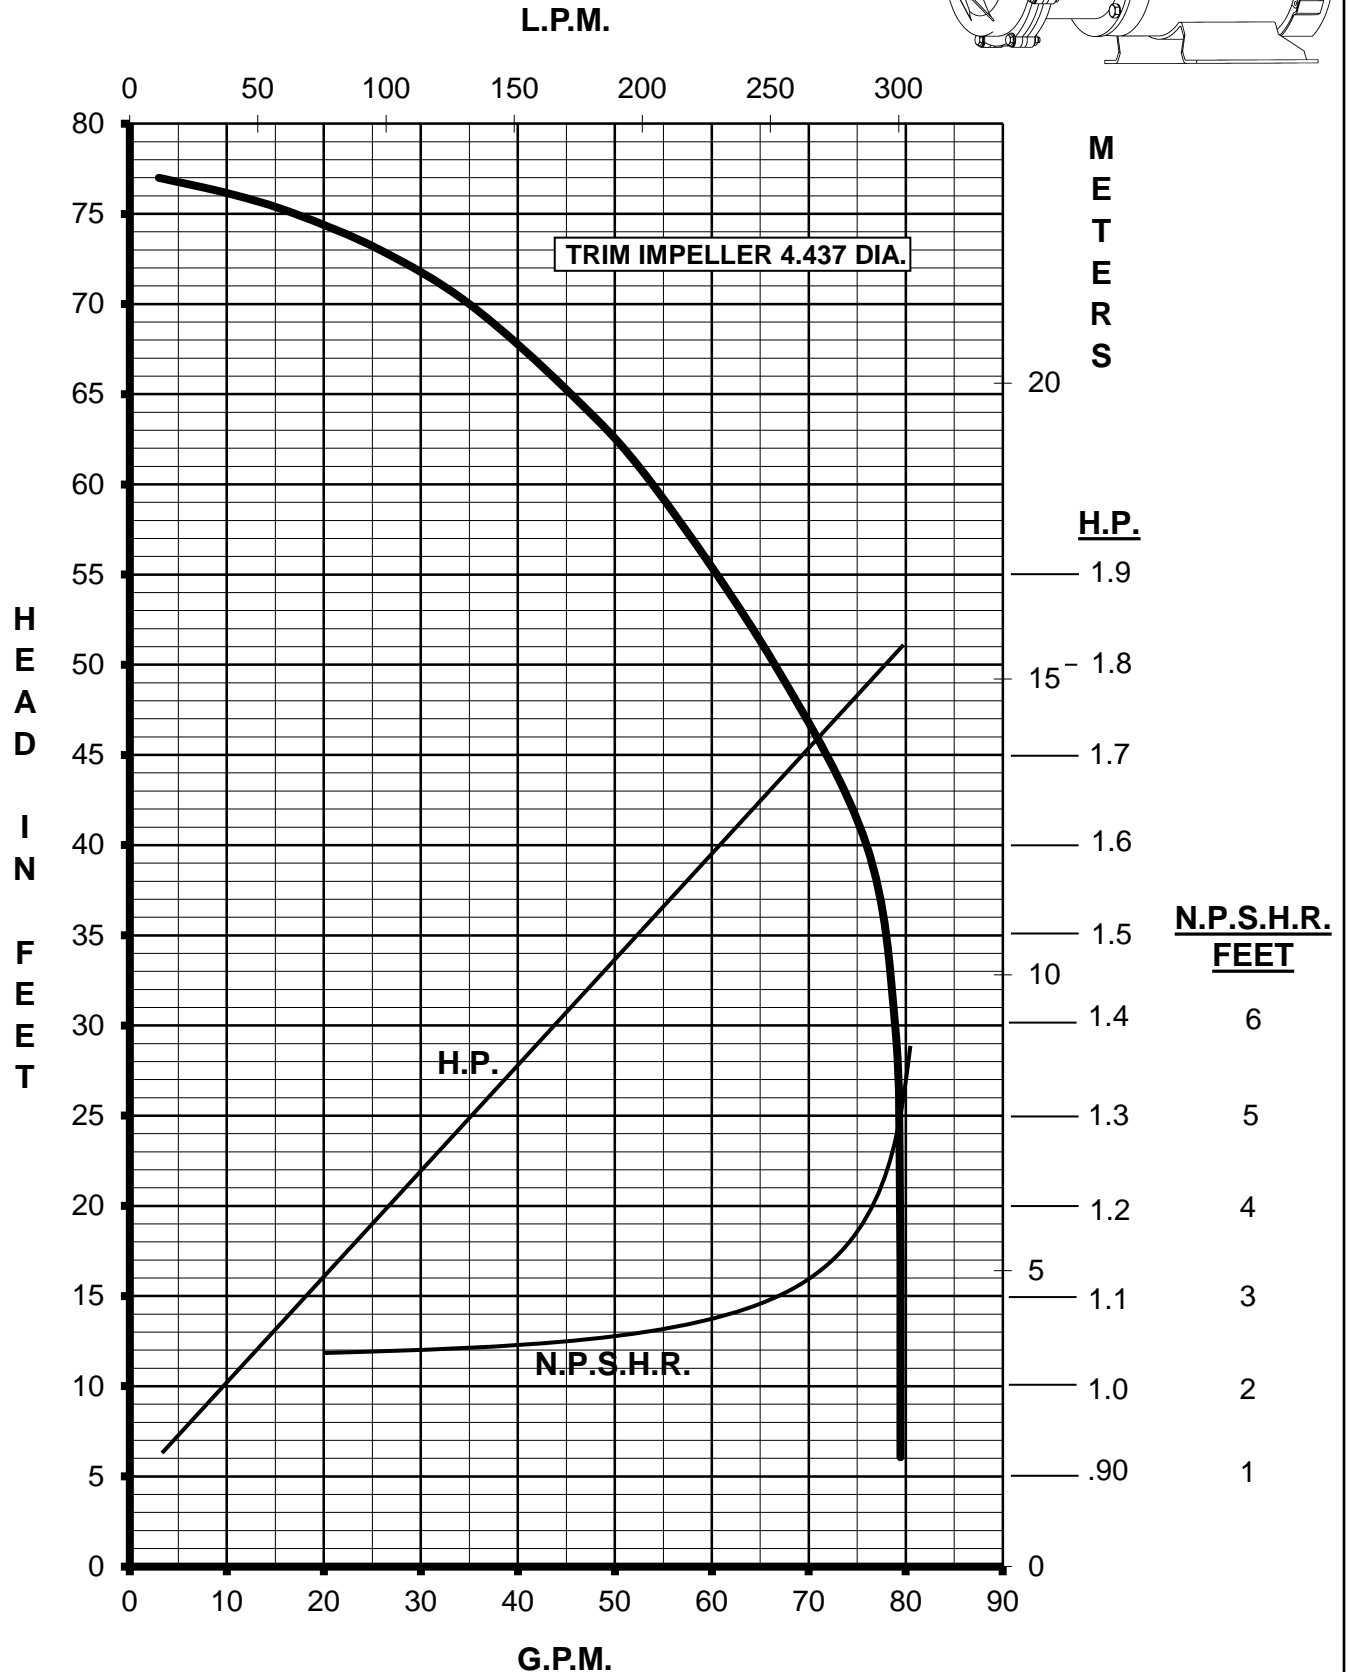

MARCH PUMPS

TE-7.5K-MD, TE-7.5P-MD
3PH 60HZ

L.P.M.

MARCH PUMPS

TE-7.5K-MD, TE-7.5P-MD
FULL SIZE IMPELLER 4.687 DIA.
3PH 60HZ

MARCH PUMPS

TE-7.5K-MD, TE-7.5P-MD
TRIM IMPELLER 4.437 DIA.
3PH 60HZ

MARCH PUMPS

TE-7.5K-MD, TE-7.5P-MD
TRIM IMPELLER 4.187 DIA.
3PH 60HZ

MARCH PUMPS

TE-7.5K-MD, TE-7.5P-MD
TRIM IMPELLER 3.937 DIA.
3PH 60HZ

MARCH PUMPS

TE-7.5K-MD, TE-7.5P-MD
TRIM IMPELLER 3.687 DIA.
3PH 60HZ

MARCH PUMPS

TE-7.5K-MD, TE-7.5P-MD
TRIM IMPELLER 3.437 DIA.
3PH 60HZ