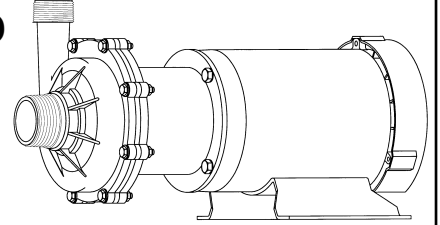

TE-7.5K-MD, TE-7.5P-MD
TRIM IMPELLER 4.187 DIA.
3PH 60HZ

MARCH PUMPS

TE-7.5K-MD, TE-7.5P-MD
TRIM IMPELLER 3.937 DIA.
3PH 60HZ

MARCH PUMPS

TE-7.5K-MD, TE-7.5P-MD
TRIM IMPELLER 3.687 DIA.
3PH 60HZ

MARCH PUMPS

TE-7.5K-MD, TE-7.5P-MD
TRIM IMPELLER 3.437 DIA.
3PH 60HZ