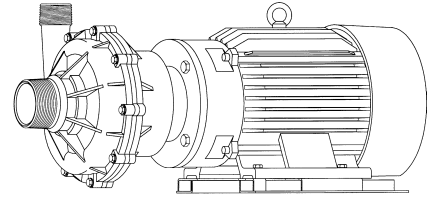

MARCH PUMPS

TE-10K-MD
3PH 50HZ

L.P.M.

MARCH PUMPS

TE-10K-MD
FULL SIZE IMPELLER 7.250 DIA.
3PH 50HZ

L.P.M.

MARCH PUMPS

TE-10K-MD
TRIM IMPELLER 6.625 DIA.
3PH 50HZ

L.P.M.

MARCH PUMPS

TE-10K-MD
TRIM IMPELLER 6.250 DIA.
3PH 50HZ

L.P.M.

MARCH PUMPS

TE-10K-MD
TRIM IMPELLER 5.750 DIA.
3PH 50HZ

L.P.M.

MARCH PUMPS

TE-10K-MD
TRIM IMPELLER 5.250 DIA.
3PH 50HZ
L.P.M.