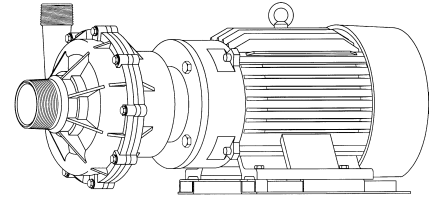

MARCH PUMPS

TE-10K-MD
3PH 50HZ

L.P.M.

MARCH PUMPS

TE-10K-MD
FULL SIZE IMPELLER 7.250 DIA.
3PH 50HZ

L.P.M.

MARCH PUMPS

TE-10K-MD
TRIM IMPELLER 6.625 DIA.
3PH 50HZ

L.P.M.

MARCH PUMPS

TE-10K-MD
TRIM IMPELLER 6.250 DIA.
3PH 50HZ

L.P.M.

MARCH PUMPS

TE-10K-MD
TRIM IMPELLER 5.750 DIA.
3PH 50HZ

L.P.M.

MARCH PUMPS

TE-10K-MD
TRIM IMPELLER 5.250 DIA.
3PH 50HZ
L.P.M.