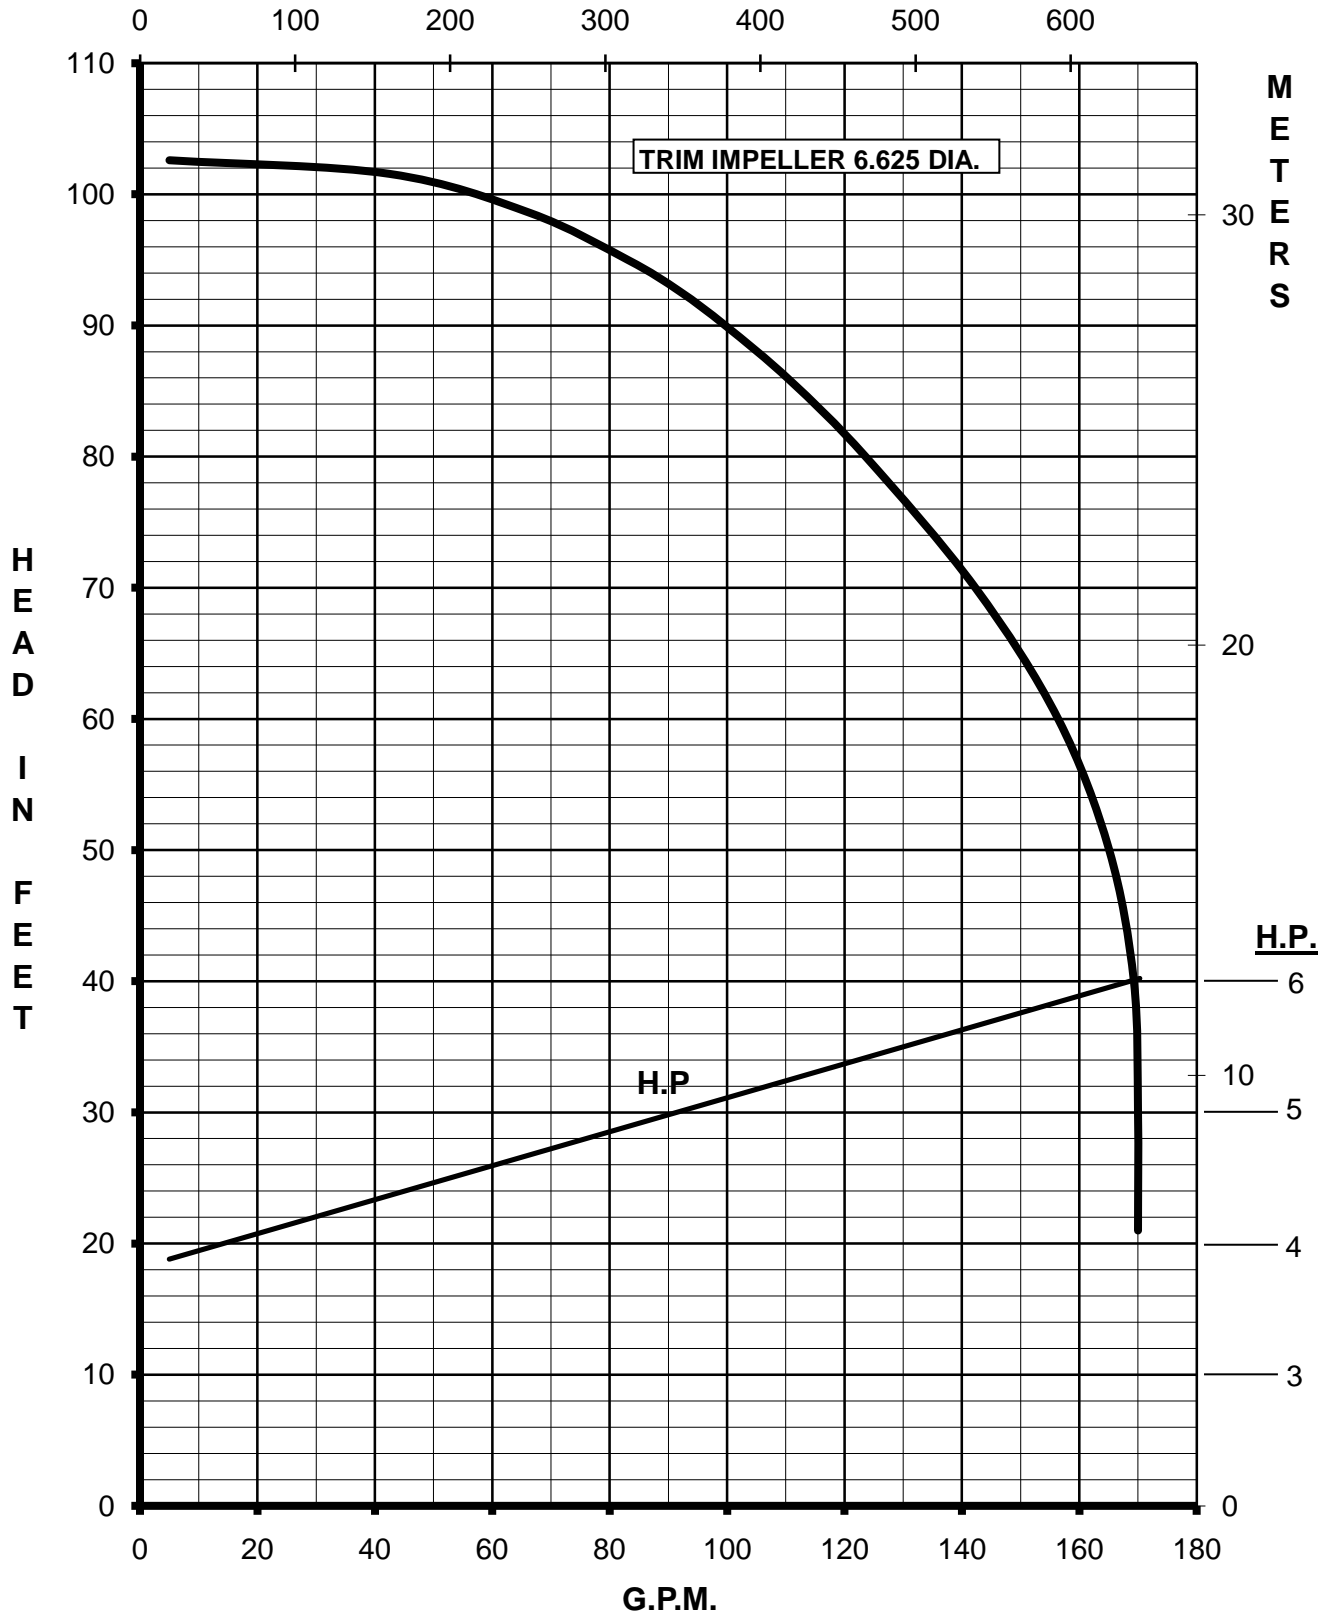

MARCH PUMPS

TE-10K-MD
3PH 50HZ

L.P.M.

MARCH PUMPS

TE-10K-MD
FULL SIZE IMPELLER 7.250 DIA.
3PH 50HZ

L.P.M.

MARCH PUMPS

TE-10K-MD
TRIM IMPELLER 6.625 DIA.
3PH 50HZ

L.P.M.

MARCH PUMPS

TE-10K-MD
TRIM IMPELLER 6.250 DIA.
3PH 50HZ

L.P.M.

MARCH PUMPS

TE-10K-MD
TRIM IMPELLER 5.750 DIA.
3PH 50HZ

L.P.M.

MARCH PUMPS

TE-10K-MD
TRIM IMPELLER 5.250 DIA.
3PH 50HZ
L.P.M.