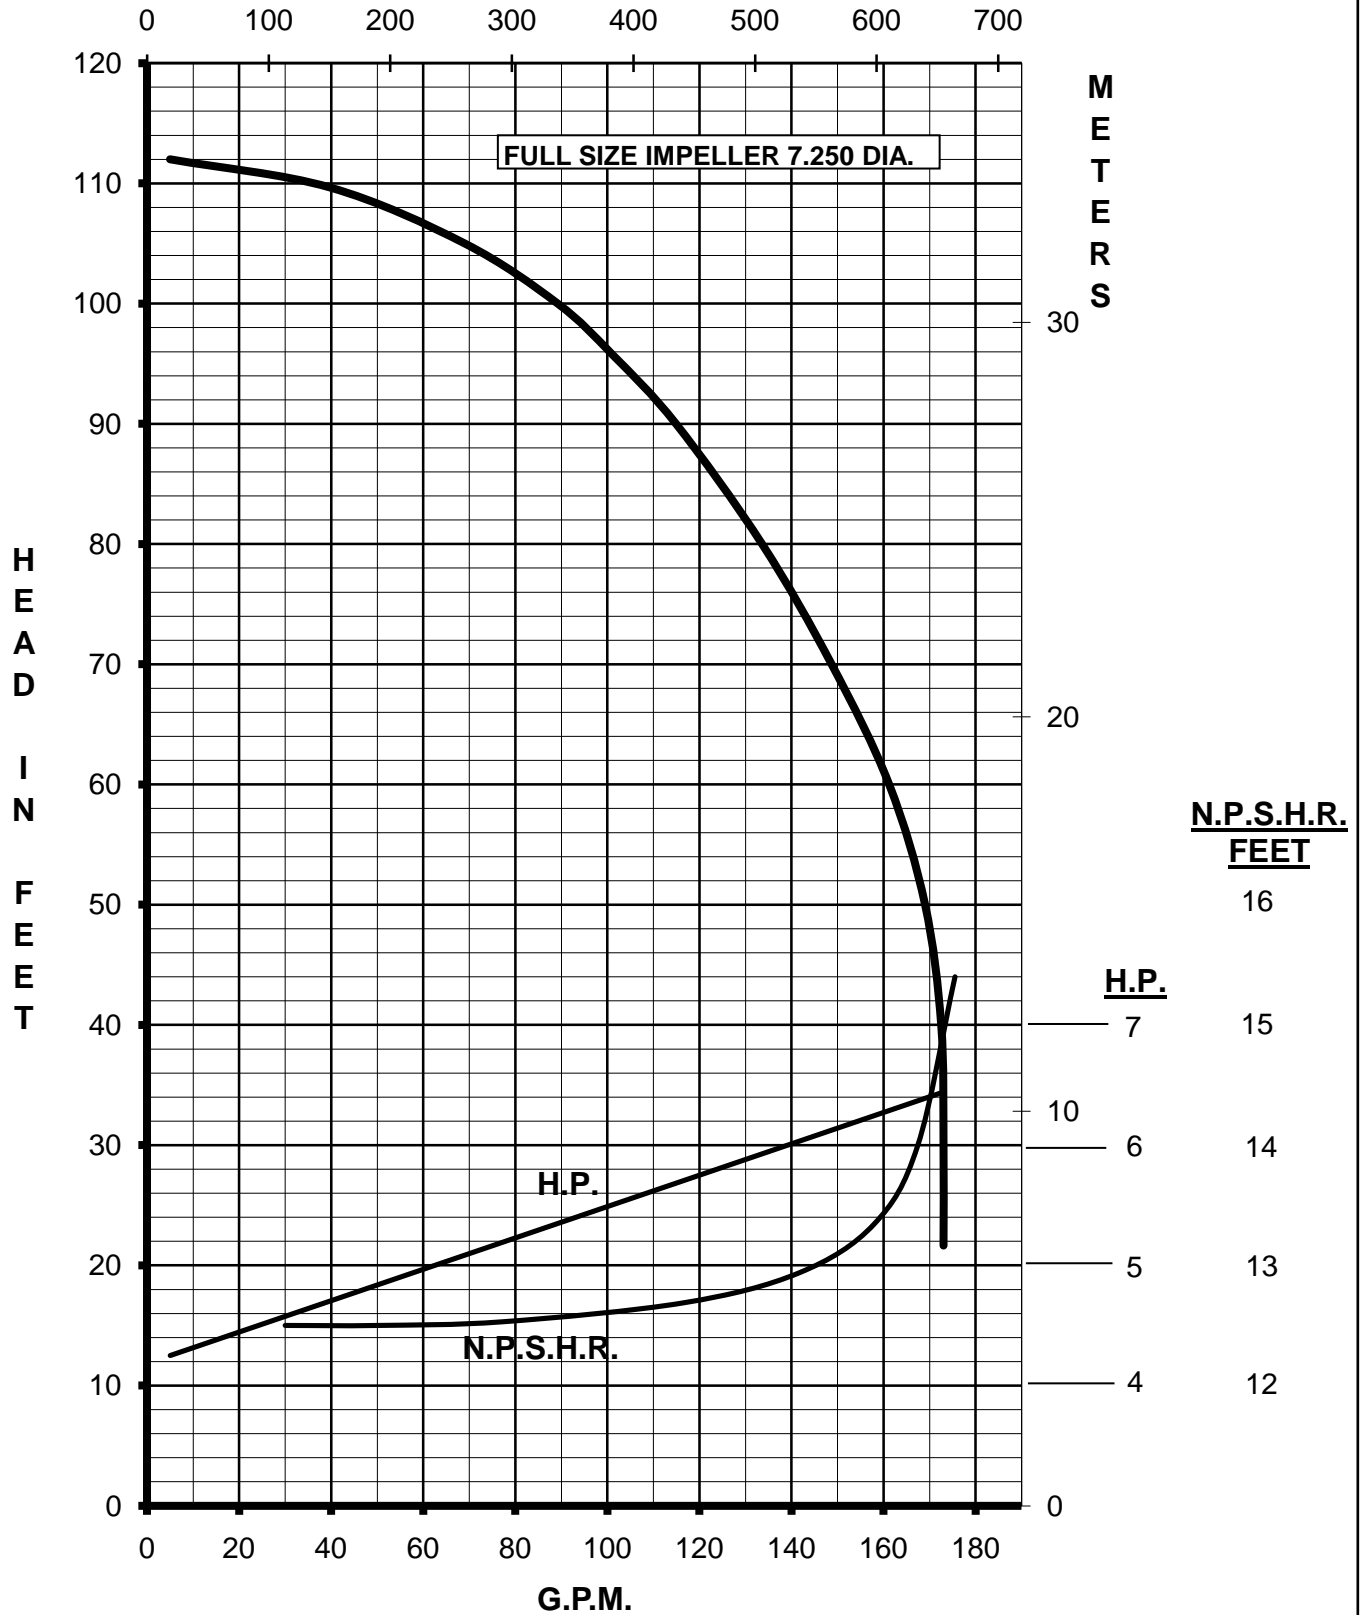

MARCH PUMPS

TE-10K-MD
3PH 50HZ

L.P.M.

MARCH PUMPS

TE-10K-MD
FULL SIZE IMPELLER 7.250 DIA.
3PH 50HZ

L.P.M.

MARCH PUMPS

TE-10K-MD
TRIM IMPELLER 6.625 DIA.
3PH 50HZ

L.P.M.

MARCH PUMPS

TE-10K-MD
TRIM IMPELLER 6.250 DIA.
3PH 50HZ

L.P.M.

MARCH PUMPS

TE-10K-MD
TRIM IMPELLER 5.750 DIA.
3PH 50HZ

L.P.M.

MARCH PUMPS

TE-10K-MD
TRIM IMPELLER 5.250 DIA.
3PH 50HZ
L.P.M.