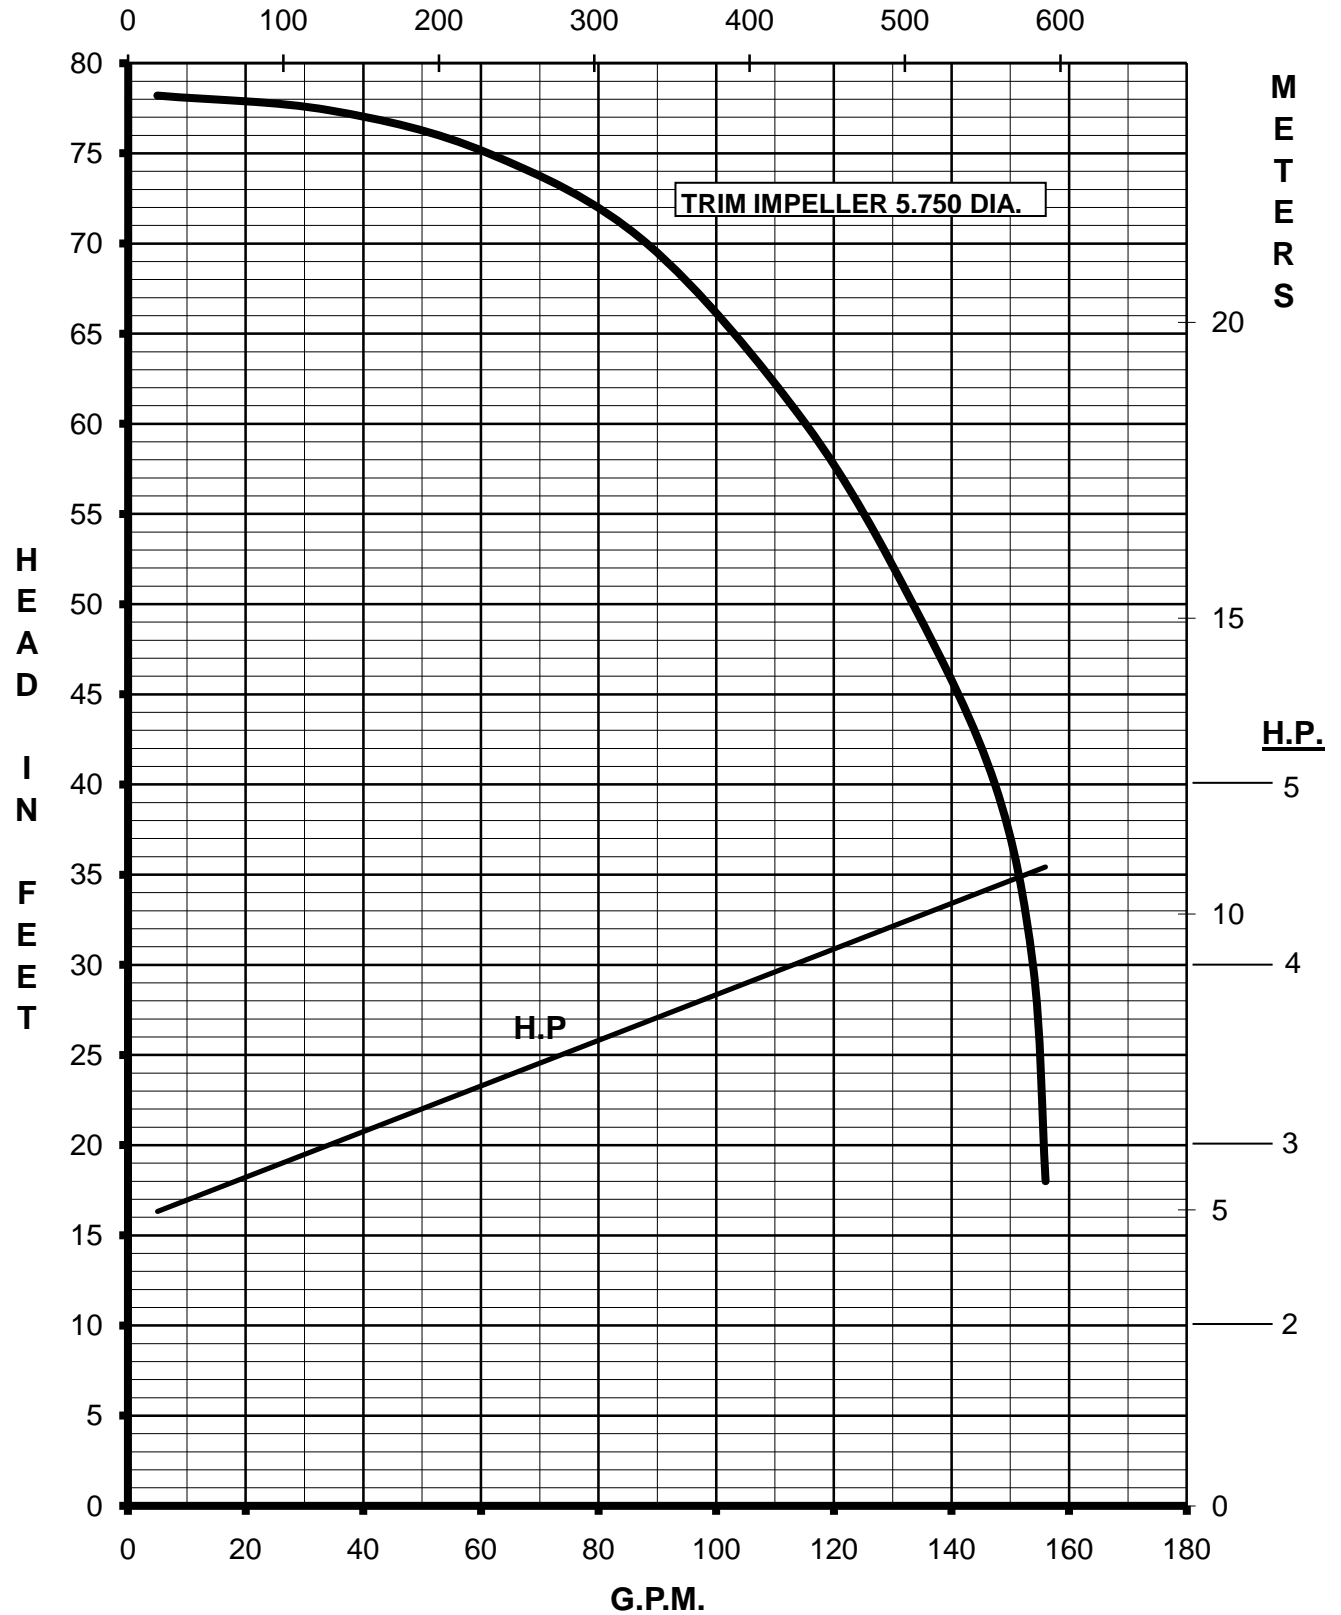

MARCH PUMPS

TE-10K-MD
3PH 50HZ

L.P.M.

MARCH PUMPS

TE-10K-MD
FULL SIZE IMPELLER 7.250 DIA.
3PH 50HZ

L.P.M.

MARCH PUMPS

TE-10K-MD
TRIM IMPELLER 6.625 DIA.
3PH 50HZ

L.P.M.

MARCH PUMPS

TE-10K-MD
TRIM IMPELLER 6.250 DIA.
3PH 50HZ

L.P.M.

MARCH PUMPS

TE-10K-MD
TRIM IMPELLER 5.750 DIA.
3PH 50HZ

L.P.M.

MARCH PUMPS

TE-10K-MD
TRIM IMPELLER 5.250 DIA.
3PH 50HZ
L.P.M.