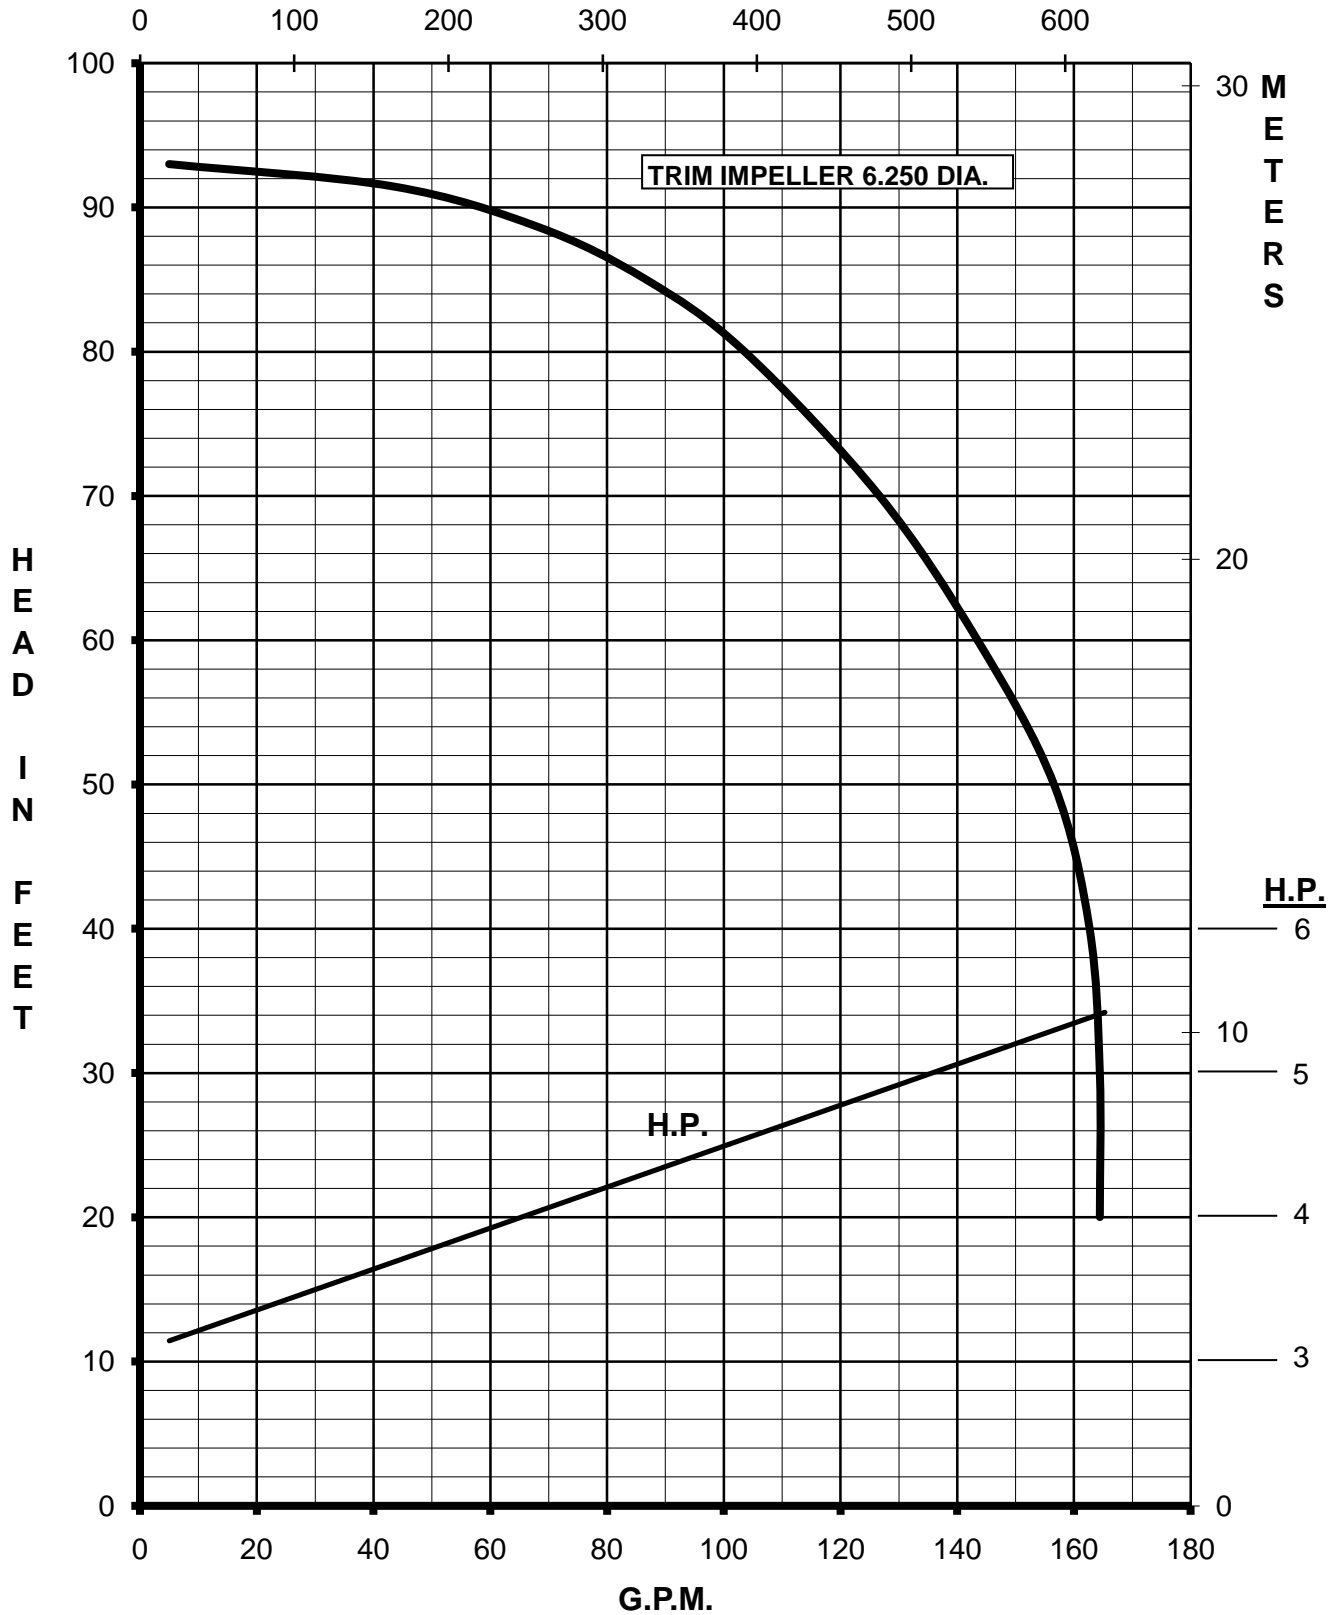

MARCH PUMPS

TE-10K-MD
3PH 50HZ

L.P.M.

MARCH PUMPS

TE-10K-MD
FULL SIZE IMPELLER 7.250 DIA.
3PH 50HZ

L.P.M.

MARCH PUMPS

TE-10K-MD
TRIM IMPELLER 6.625 DIA.
3PH 50HZ

L.P.M.

MARCH PUMPS

TE-10K-MD
TRIM IMPELLER 6.250 DIA.
3PH 50HZ

L.P.M.

MARCH PUMPS

TE-10K-MD
TRIM IMPELLER 5.750 DIA.
3PH 50HZ

L.P.M.

MARCH PUMPS

TE-10K-MD
TRIM IMPELLER 5.250 DIA.
3PH 50HZ
L.P.M.