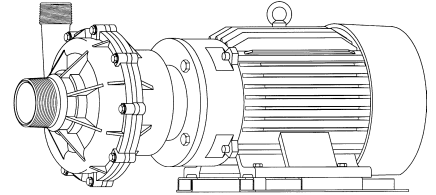

MARCH PUMPS

TE-10K-MD
3PH 50HZ

L.P.M.

MARCH PUMPS

TE-10K-MD
FULL SIZE IMPELLER 7.250 DIA.
3PH 50HZ

L.P.M.

MARCH PUMPS

TE-10K-MD
TRIM IMPELLER 6.625 DIA.
3PH 50HZ

L.P.M.

MARCH PUMPS

TE-10K-MD
TRIM IMPELLER 6.250 DIA.
3PH 50HZ

L.P.M.

MARCH PUMPS

TE-10K-MD
TRIM IMPELLER 5.750 DIA.
3PH 50HZ

L.P.M.

MARCH PUMPS

TE-10K-MD
TRIM IMPELLER 5.250 DIA.
3PH 50HZ
L.P.M.