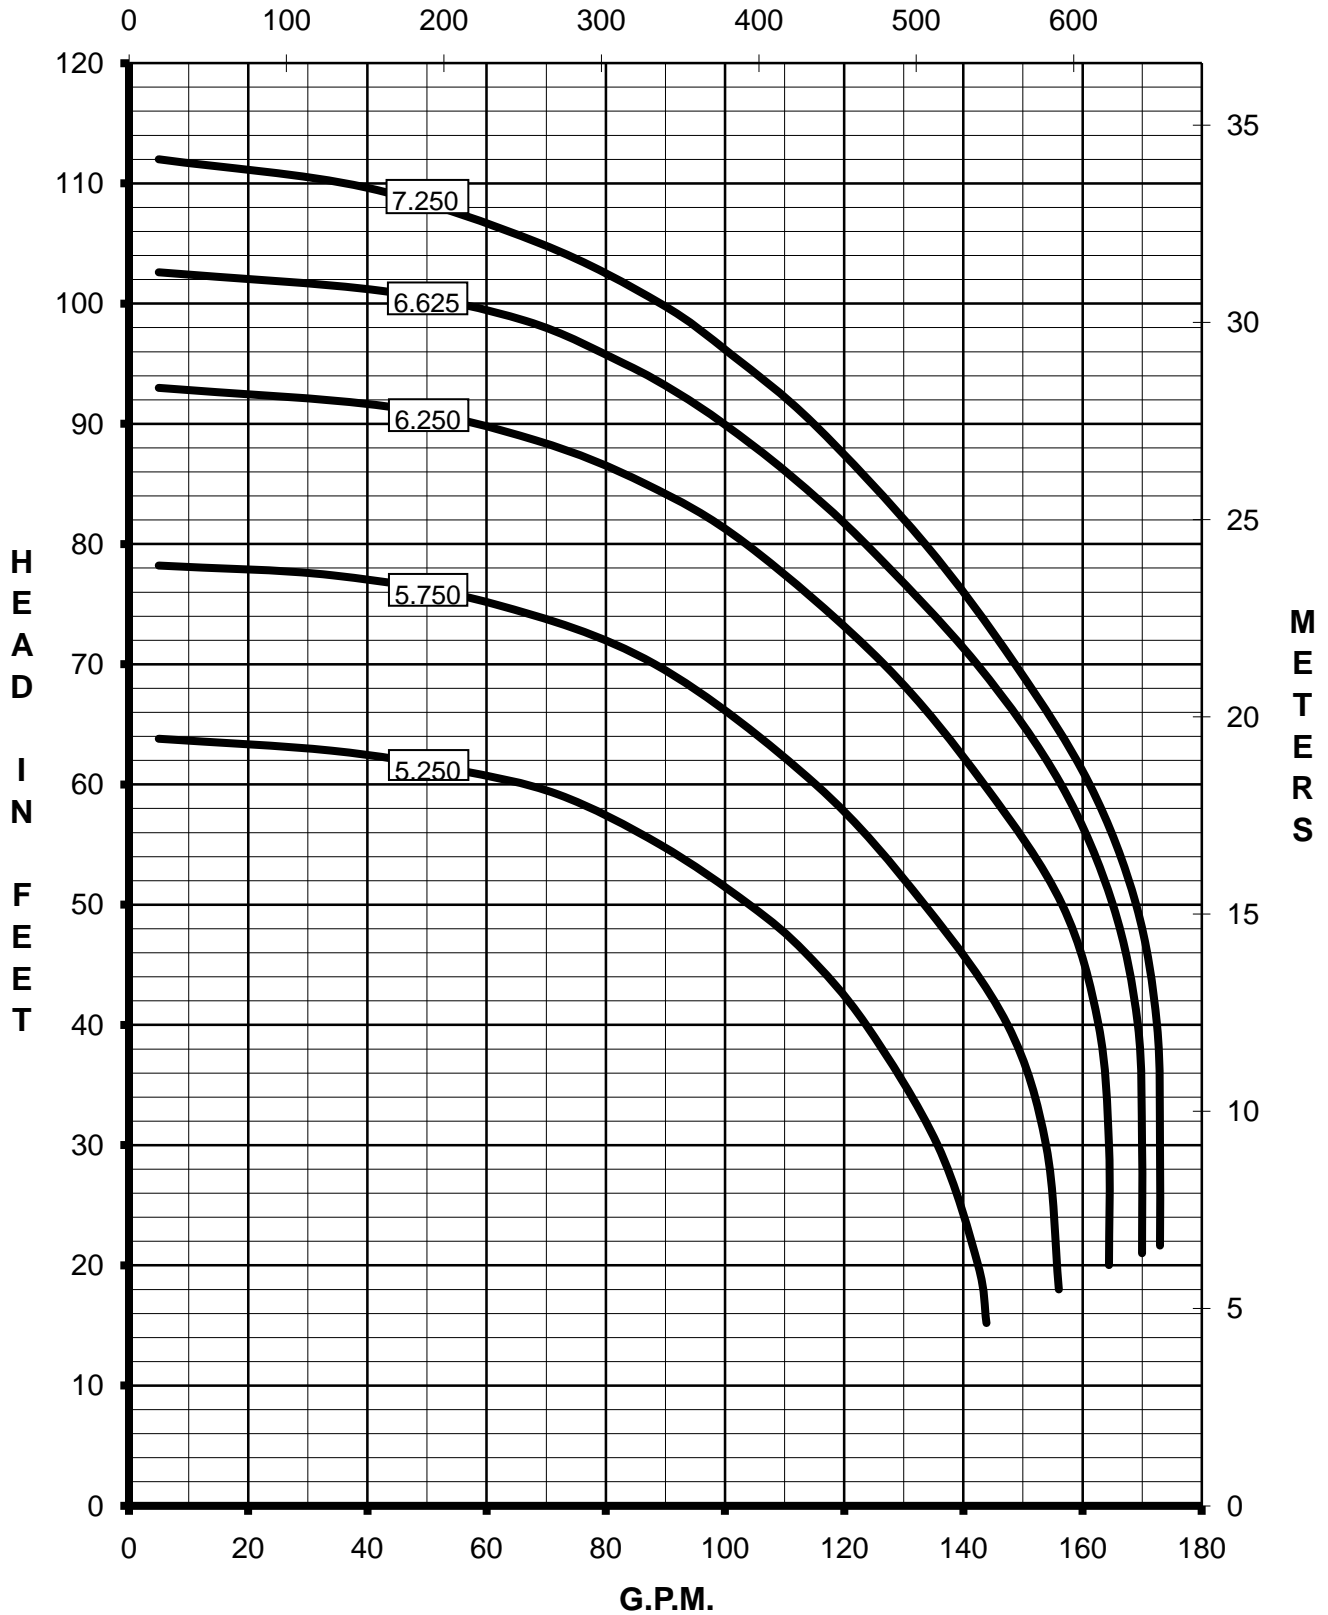

MARCH PUMPS

TE-10K-MD
3PH 50HZ

L.P.M.

MARCH PUMPS

TE-10K-MD
FULL SIZE IMPELLER 7.250 DIA.
3PH 50HZ

L.P.M.

MARCH PUMPS

TE-10K-MD
TRIM IMPELLER 6.625 DIA.
3PH 50HZ

L.P.M.

MARCH PUMPS

TE-10K-MD
TRIM IMPELLER 6.250 DIA.
3PH 50HZ

L.P.M.

MARCH PUMPS

TE-10K-MD
TRIM IMPELLER 5.750 DIA.
3PH 50HZ

L.P.M.

MARCH PUMPS

TE-10K-MD
TRIM IMPELLER 5.250 DIA.
3PH 50HZ
L.P.M.