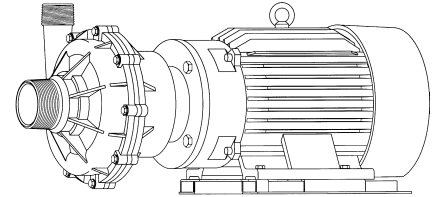

MARCH PUMPS

TE-10K-MD
3PH 50HZ

L.P.M.

MARCH PUMPS

TE-10K-MD
FULL SIZE IMPELLER 7.250 DIA.
3PH 50HZ

L.P.M.

MARCH PUMPS

TE-10K-MD
TRIM IMPELLER 6.625 DIA.
3PH 50HZ

L.P.M.

MARCH PUMPS

TE-10K-MD
TRIM IMPELLER 6.250 DIA.
3PH 50HZ

L.P.M.

MARCH PUMPS

TE-10K-MD
TRIM IMPELLER 5.750 DIA.
3PH 50HZ

L.P.M.

MARCH PUMPS

TE-10K-MD
TRIM IMPELLER 5.250 DIA.
3PH 50HZ
L.P.M.