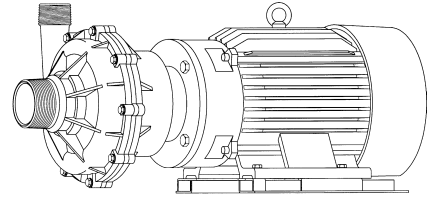

MARCH PUMPS

TE-10K-MD
3PH 50HZ

L.P.M.

MARCH PUMPS

TE-10K-MD
FULL SIZE IMPELLER 7.250 DIA.
3PH 50HZ

L.P.M.

MARCH PUMPS

TE-10K-MD
TRIM IMPELLER 6.625 DIA.
3PH 50HZ

L.P.M.

MARCH PUMPS

TE-10K-MD
TRIM IMPELLER 6.250 DIA.
3PH 50HZ

L.P.M.

MARCH PUMPS

TE-10K-MD
TRIM IMPELLER 5.750 DIA.
3PH 50HZ

L.P.M.

MARCH PUMPS

TE-10K-MD
TRIM IMPELLER 5.250 DIA.
3PH 50HZ
L.P.M.