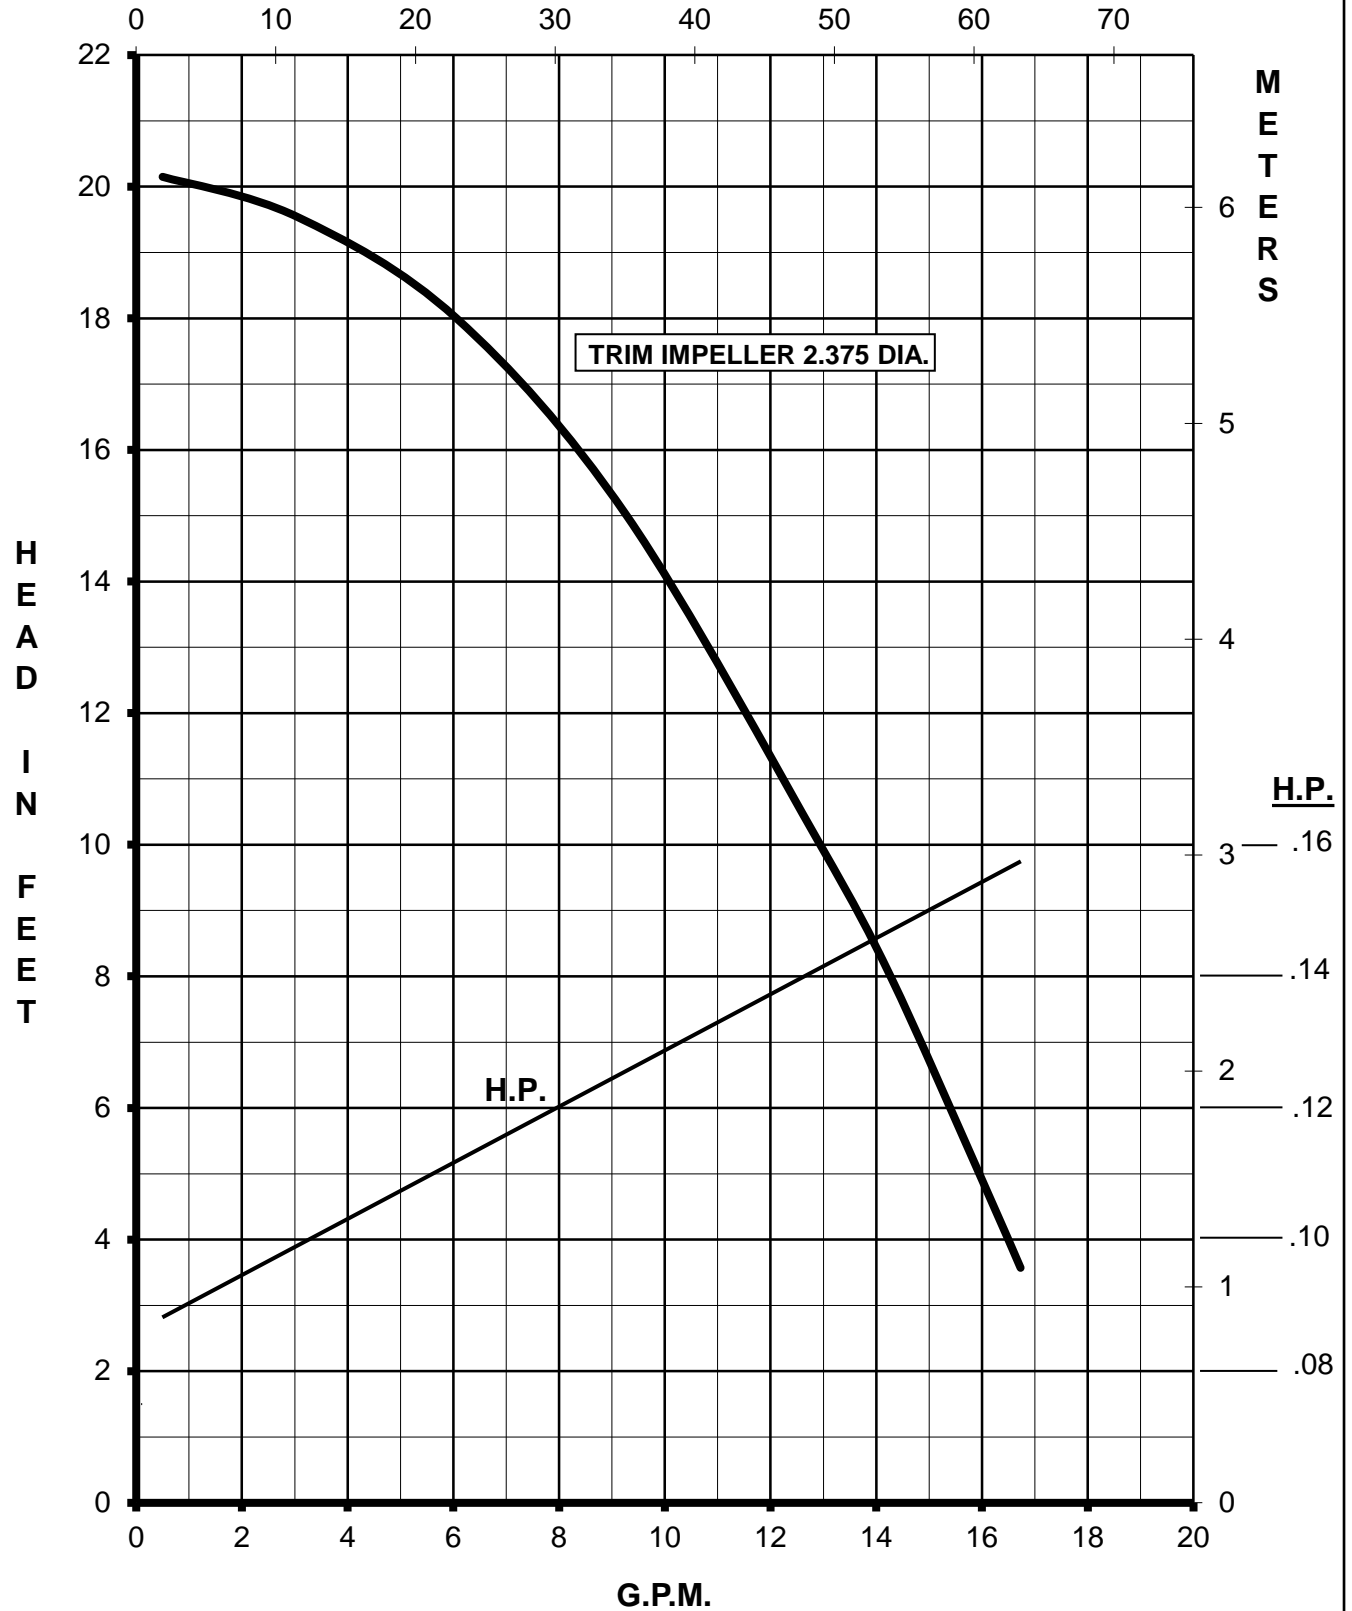

MARCH PUMPS

TE-5S-MD
TRIM IMPELLER 2.375 DIA.
115/230V 1PH 60HZ

L.P.M.