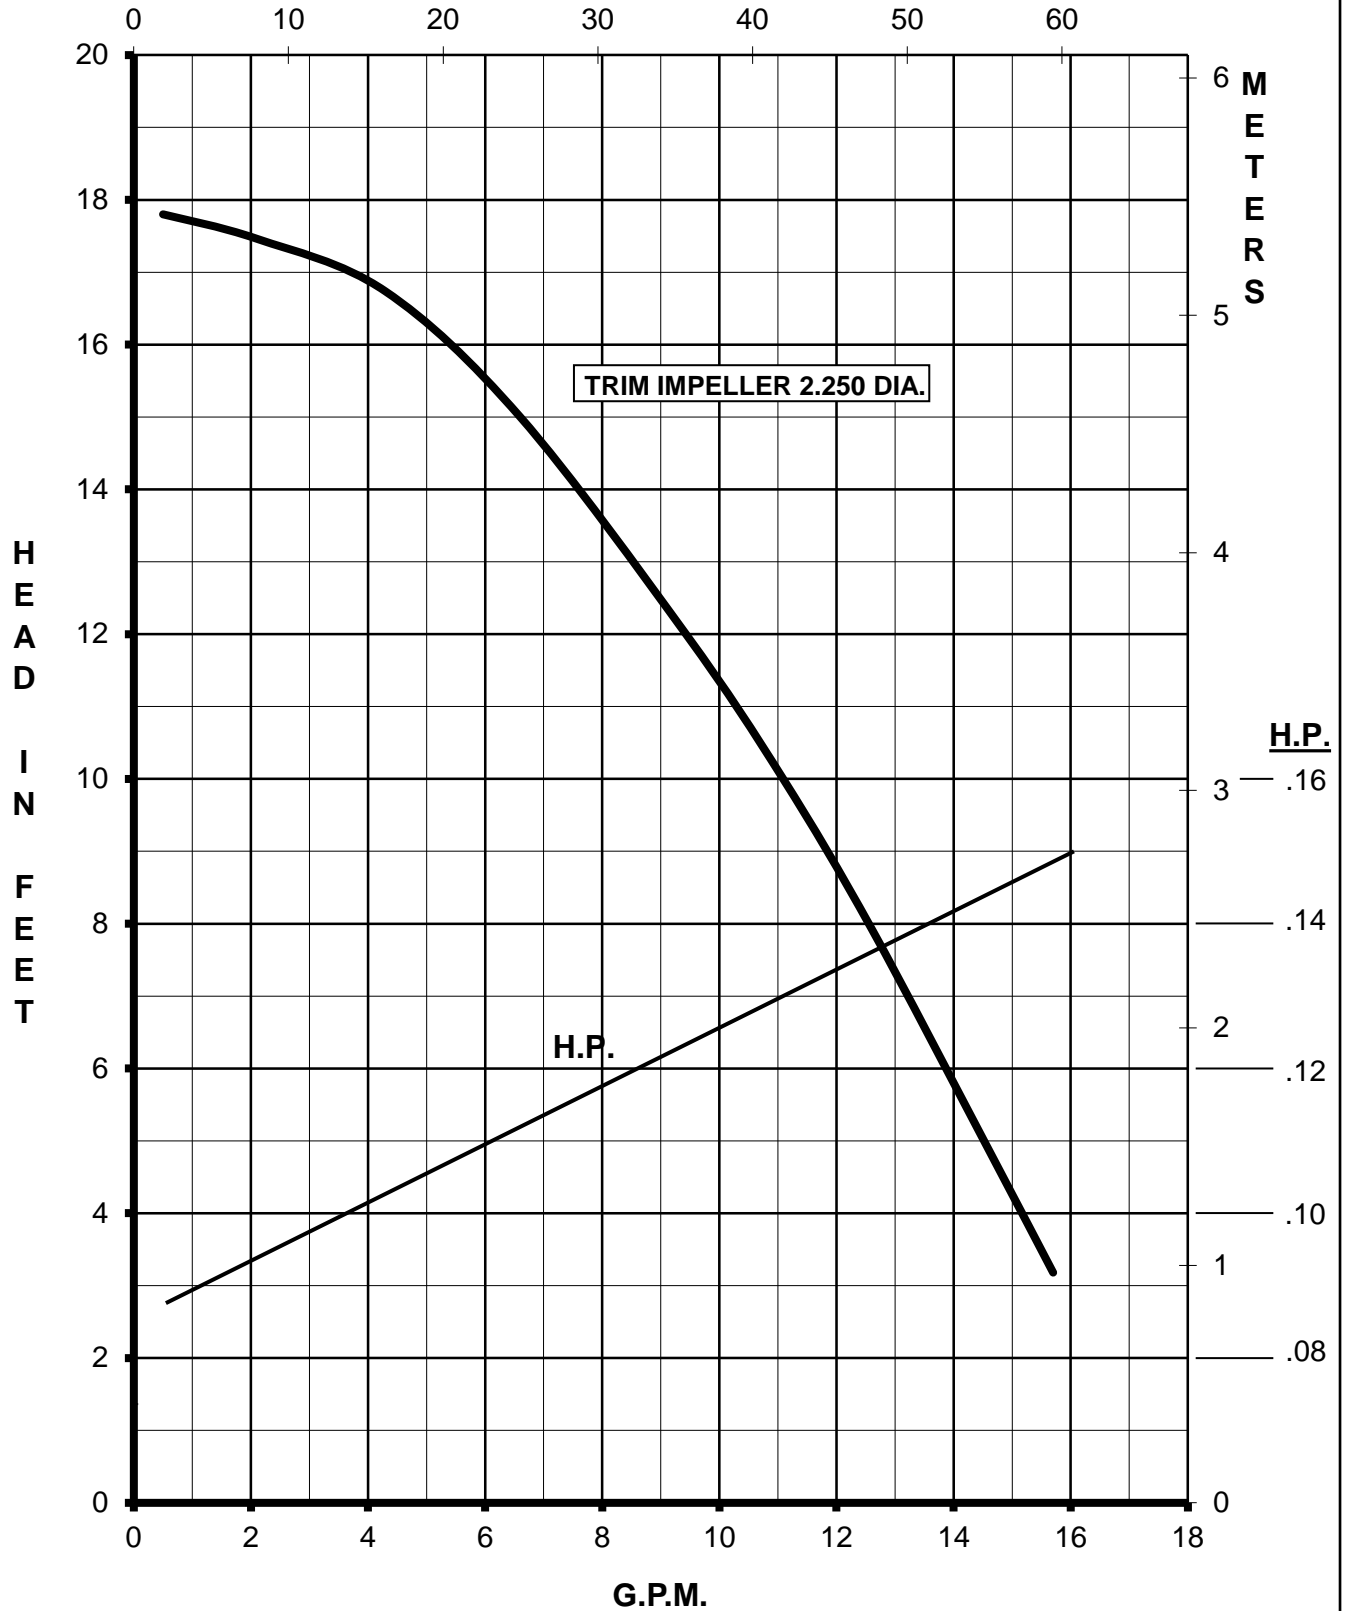

MARCH PUMPS

TE-5S-MD
TRIM IMPELLER 2.250 DIA.
115/230V 1PH 60HZ

L.P.M.