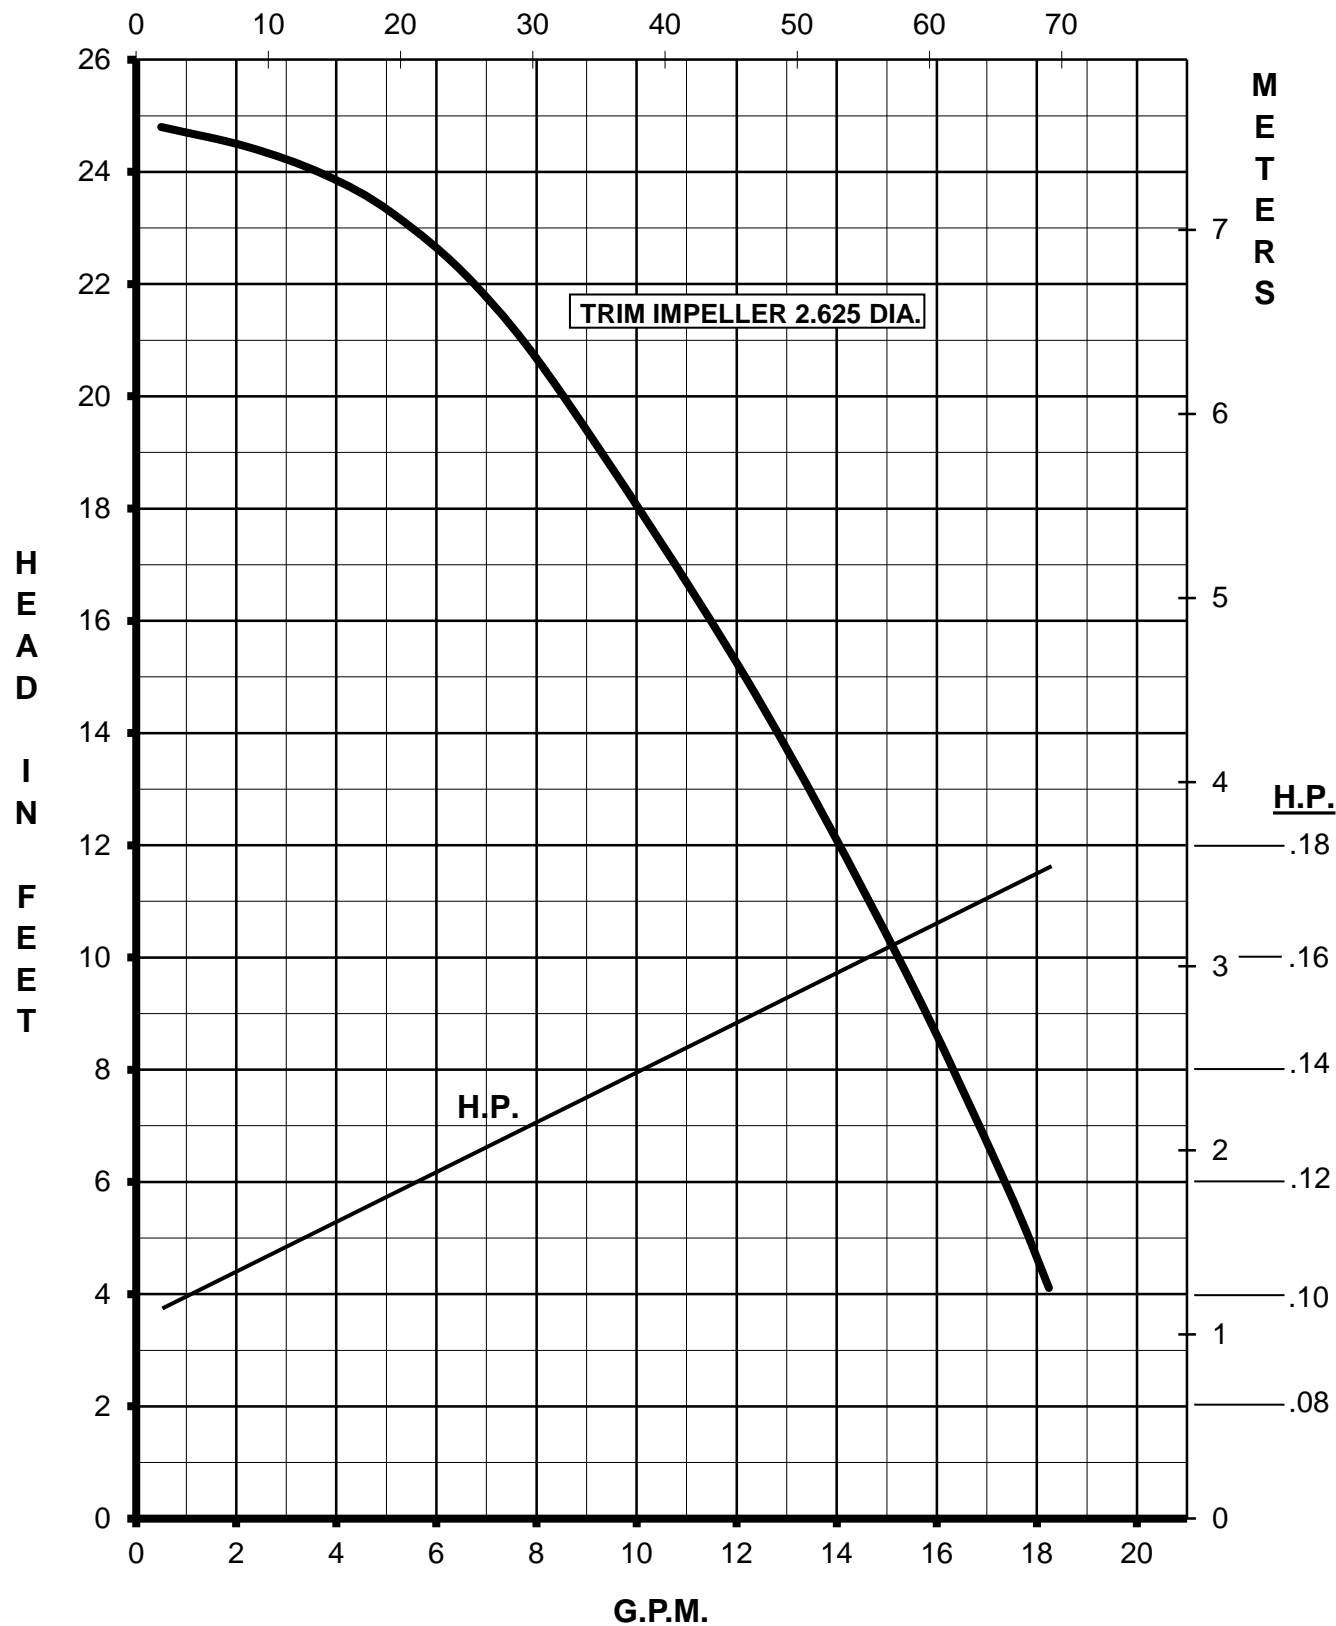

# MARCH PUMPS

**TE-5S-MD**  
FULL SIZE IMPELLER 2.875 DIA.  
115/230V 1PH 60HZ

L.P.M.

# MARCH PUMPS

**TE-5S-MD**  
TRIM IMPELLER 2.625 DIA.  
115/230V 1PH 60HZ

L.P.M.

# MARCH PUMPS

**TE-5S-MD**  
TRIM IMPELLER 2.500 DIA.  
115/230V 1PH 60HZ

L.P.M.

# MARCH PUMPS

**TE-5S-MD**  
TRIM IMPELLER 2.375 DIA.  
115/230V 1PH 60HZ

L.P.M.