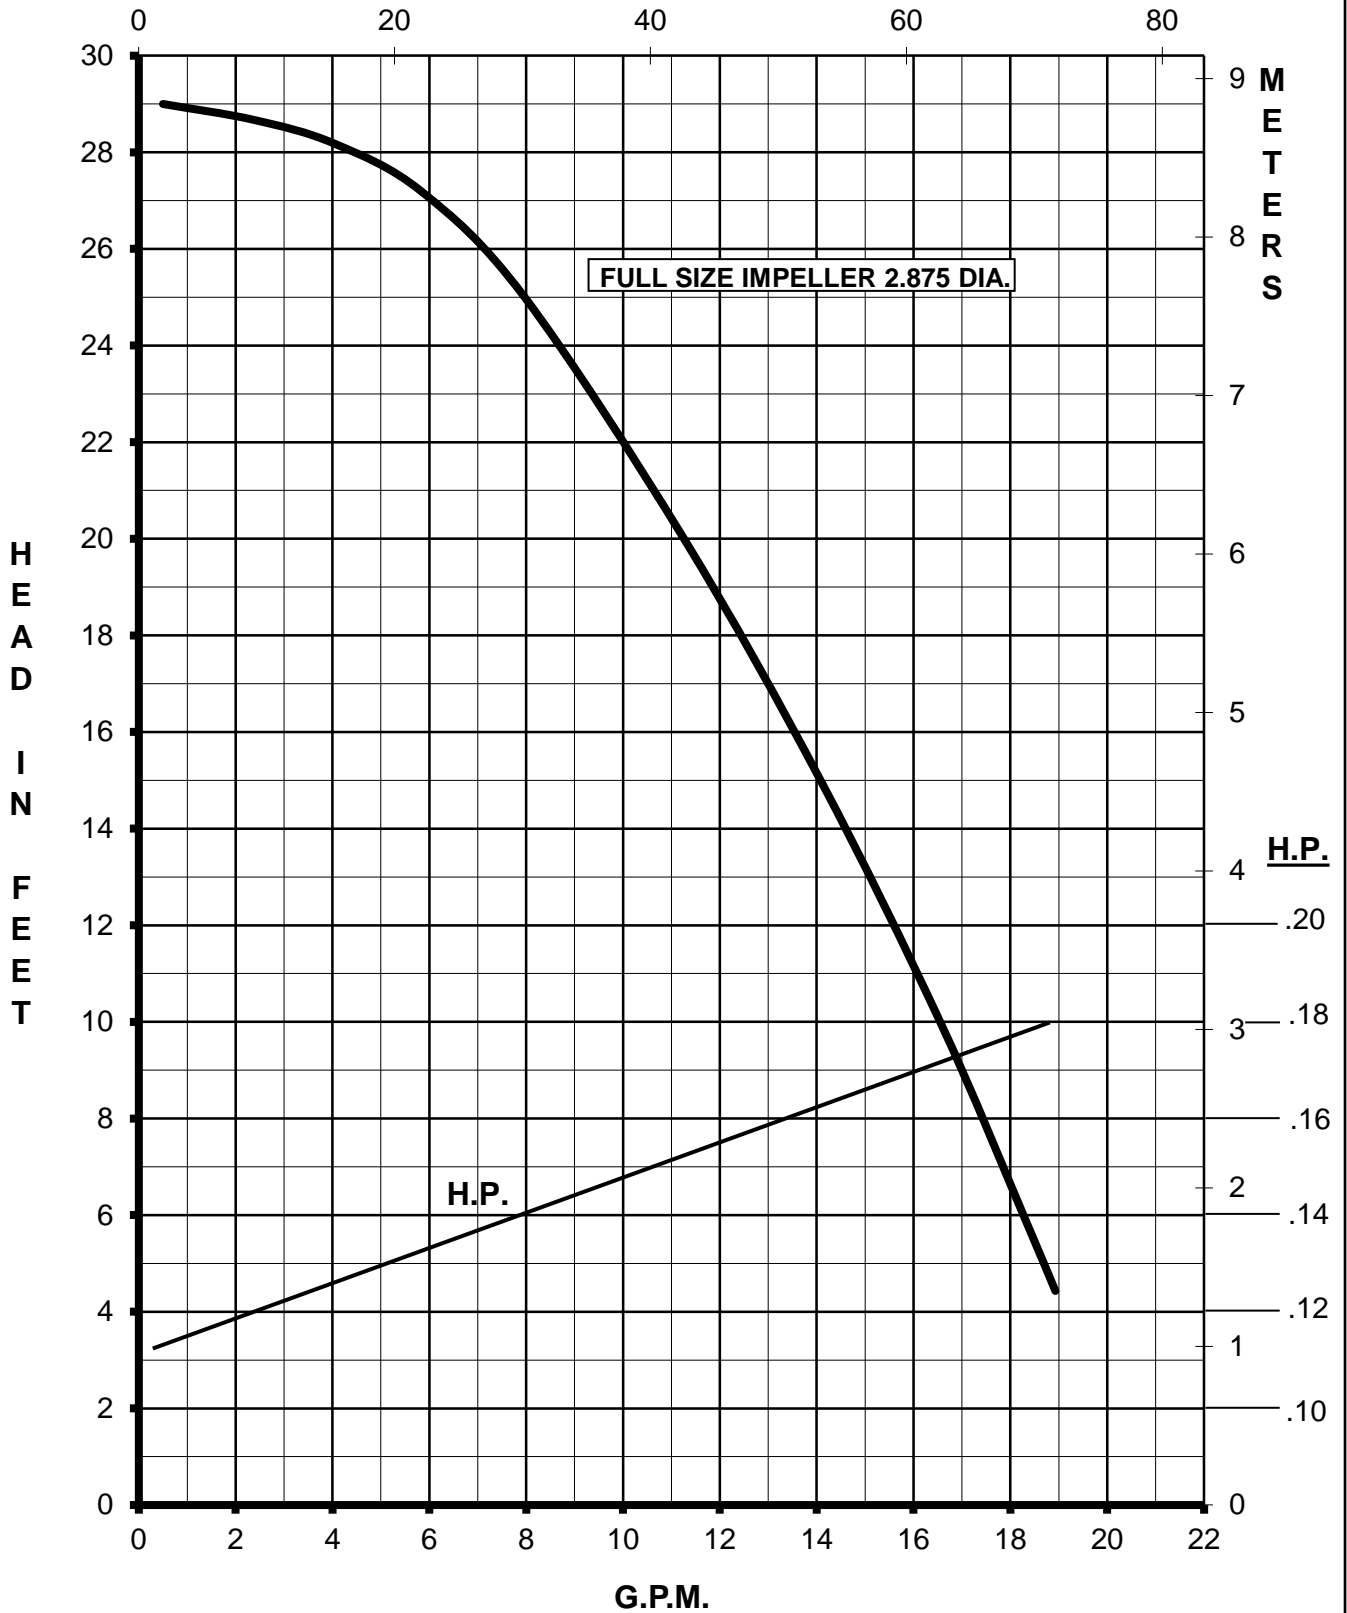

# MARCH PUMPS

TE-5S-MD  
115/230V 1PH 60HZ

L.P.M.

# MARCH PUMPS

**TE-5S-MD**  
FULL SIZE IMPELLER 2.875 DIA.  
115/230V 1PH 60HZ

L.P.M.

# MARCH PUMPS

**TE-5S-MD**  
TRIM IMPELLER 2.625 DIA.  
115/230V 1PH 60HZ

L.P.M.

# MARCH PUMPS

**TE-5S-MD**  
TRIM IMPELLER 2.500 DIA.  
115/230V 1PH 60HZ

L.P.M.