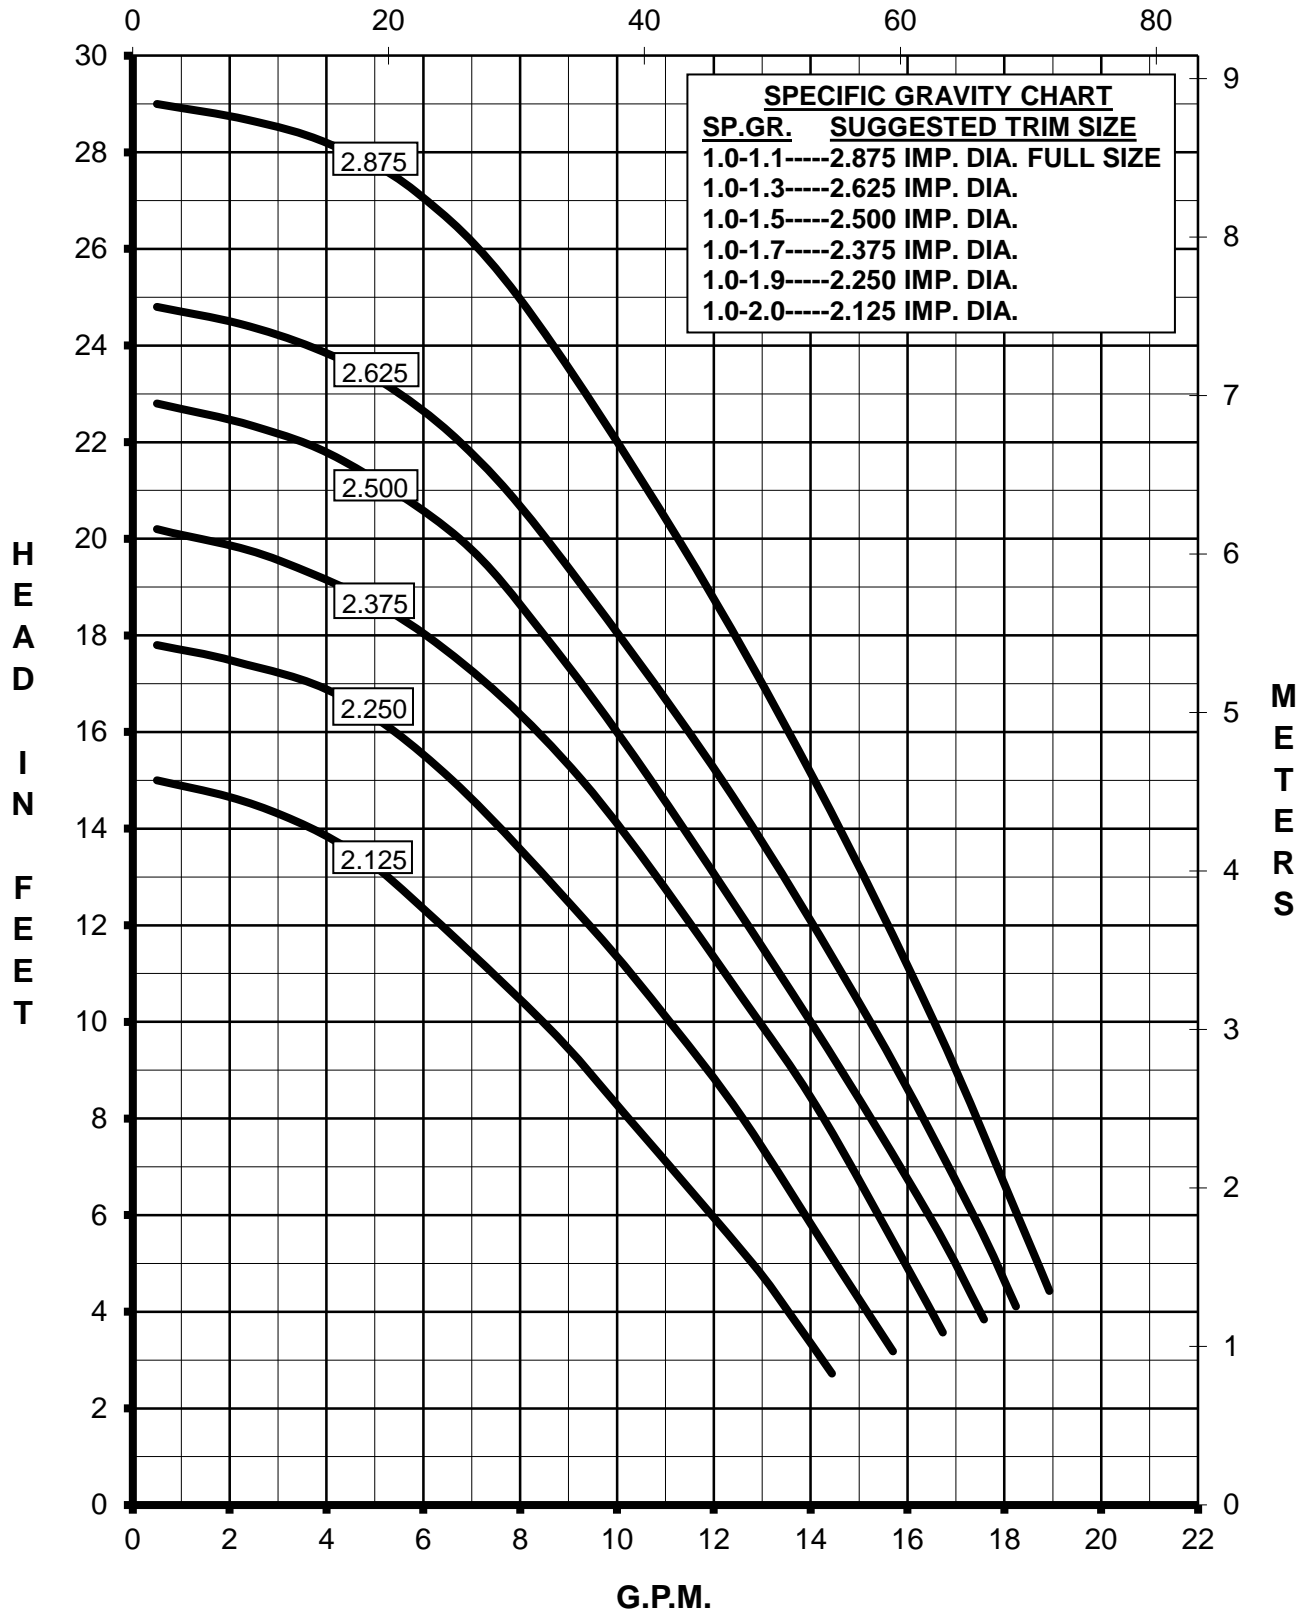

# MARCH PUMPS

**TE-5S-MD**  
FULL SIZE IMPELLER 2.875 DIA.  
115/230V 1PH 60HZ

L.P.M.

# MARCH PUMPS

**TE-5S-MD**  
TRIM IMPELLER 2.625 DIA.  
115/230V 1PH 60HZ

L.P.M.

# MARCH PUMPS

**TE-5S-MD**  
TRIM IMPELLER 2.500 DIA.  
115/230V 1PH 60HZ

L.P.M.

# MARCH PUMPS

**TE-5S-MD**  
TRIM IMPELLER 2.375 DIA.  
115/230V 1PH 60HZ

L.P.M.