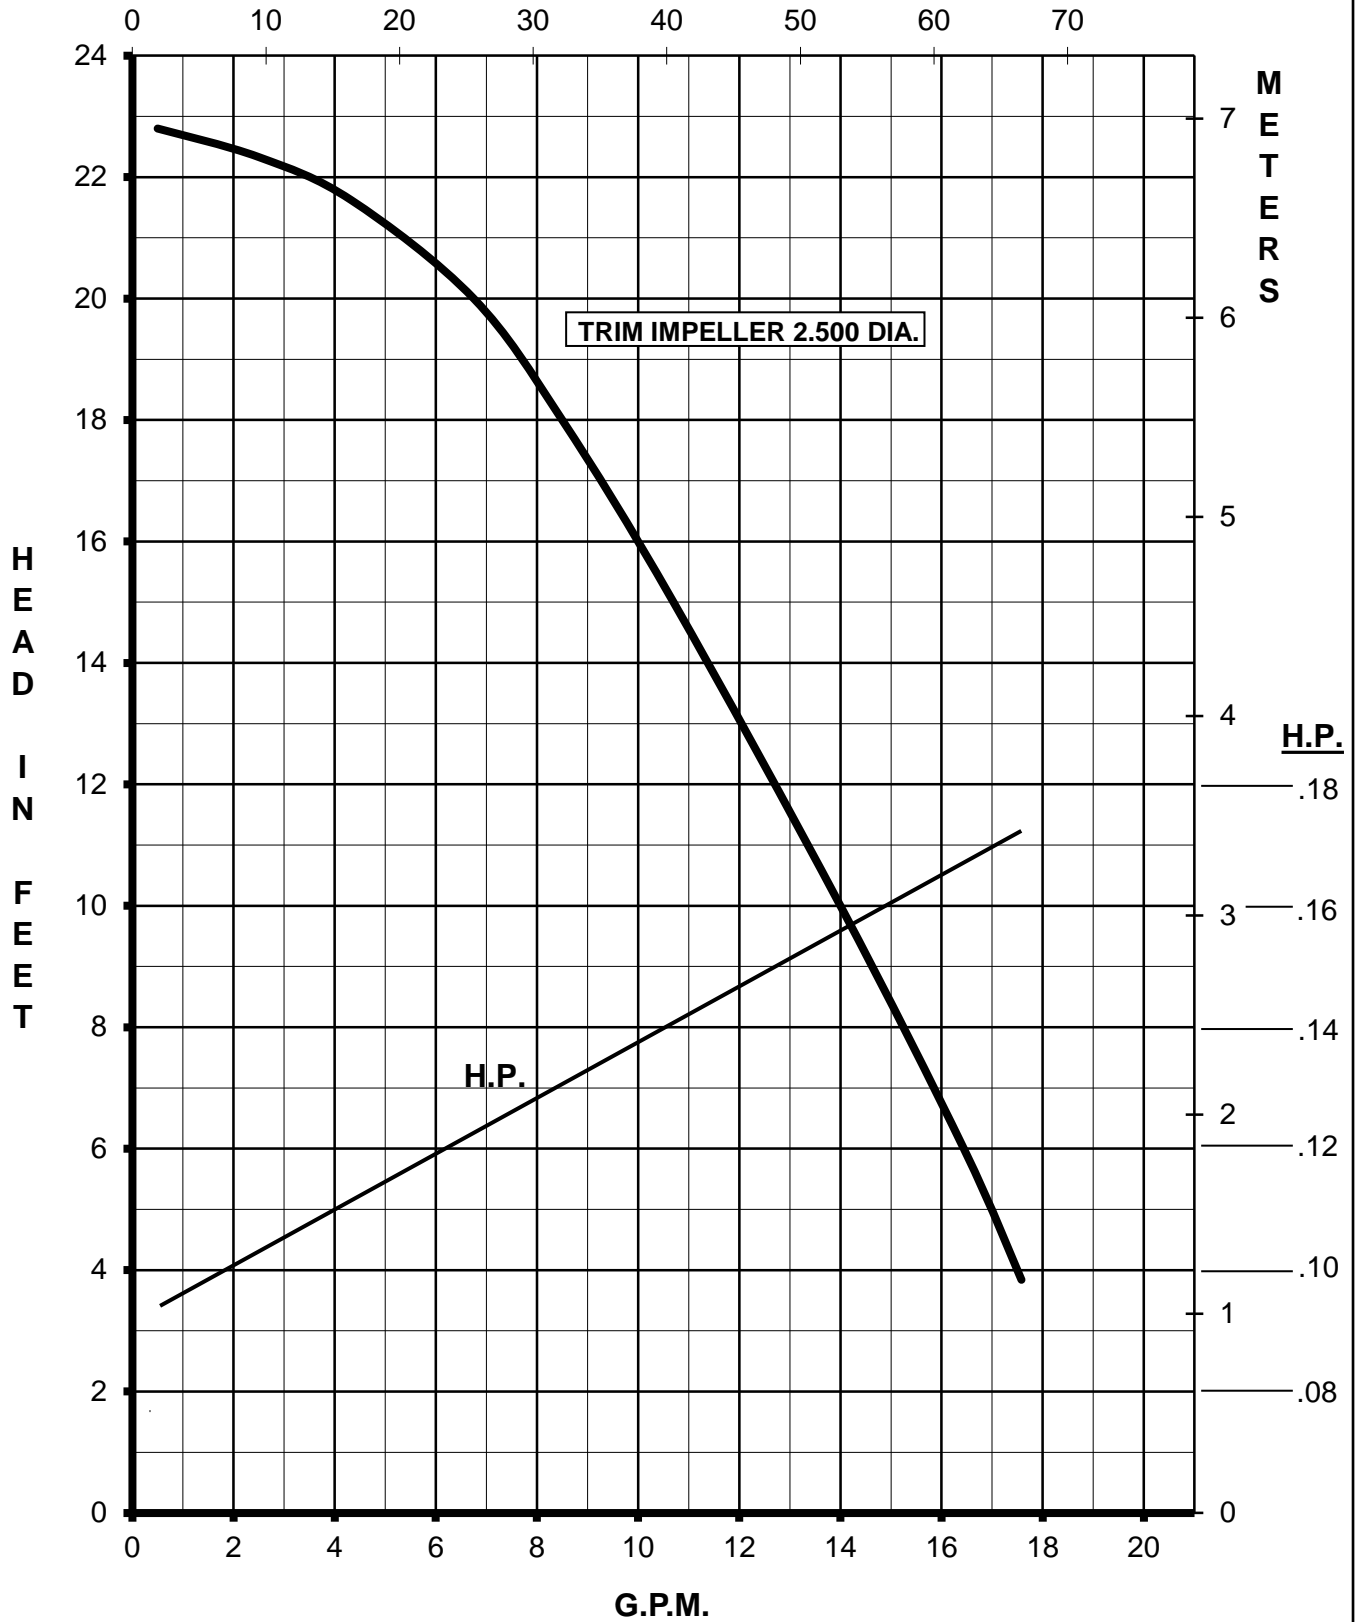

MARCH PUMPS

TE-5S-MD
TRIM IMPELLER 2.500 DIA.
115/230V 1PH 60HZ

L.P.M.