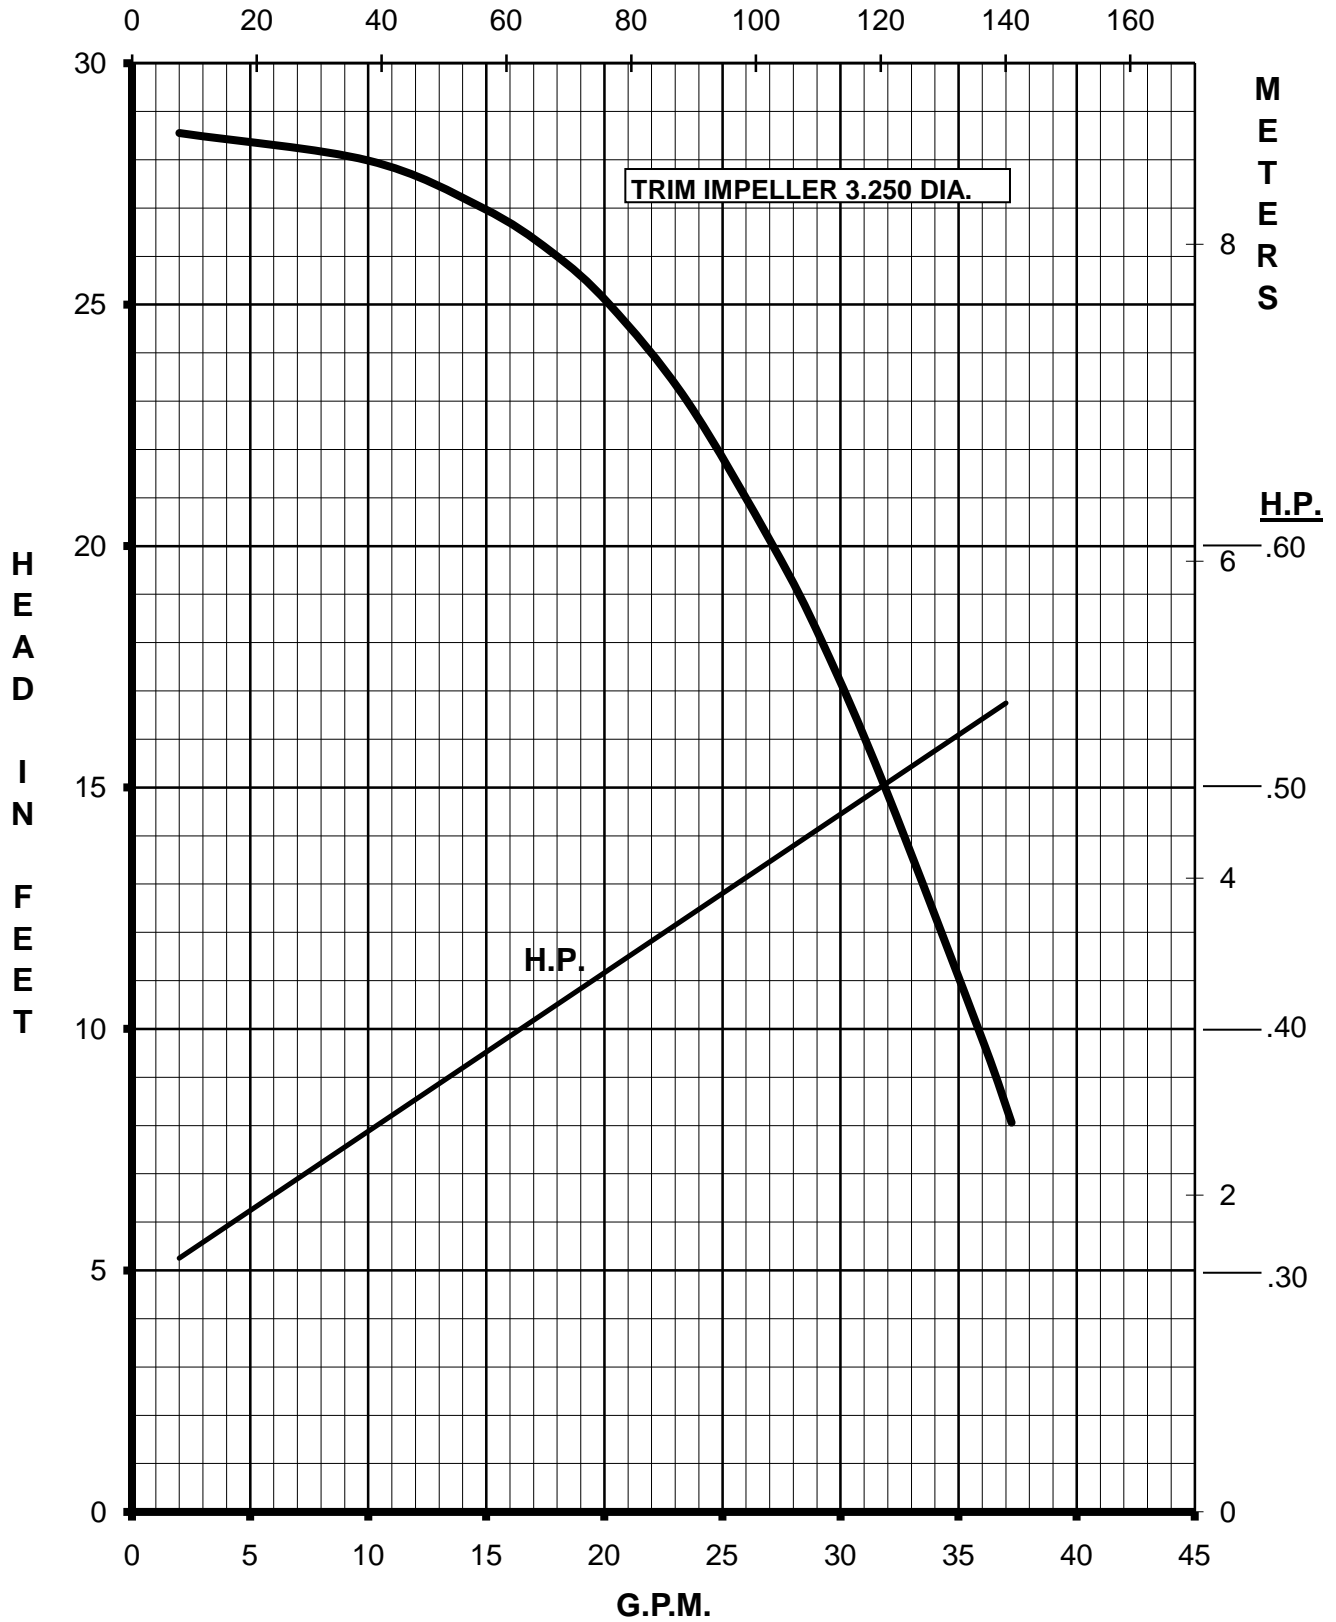

MARCH PUMPS

TE-7S-MD
TRIM IMPELLER 3.250 DIA.
1PH, 3PH 50HZ

L.P.M.