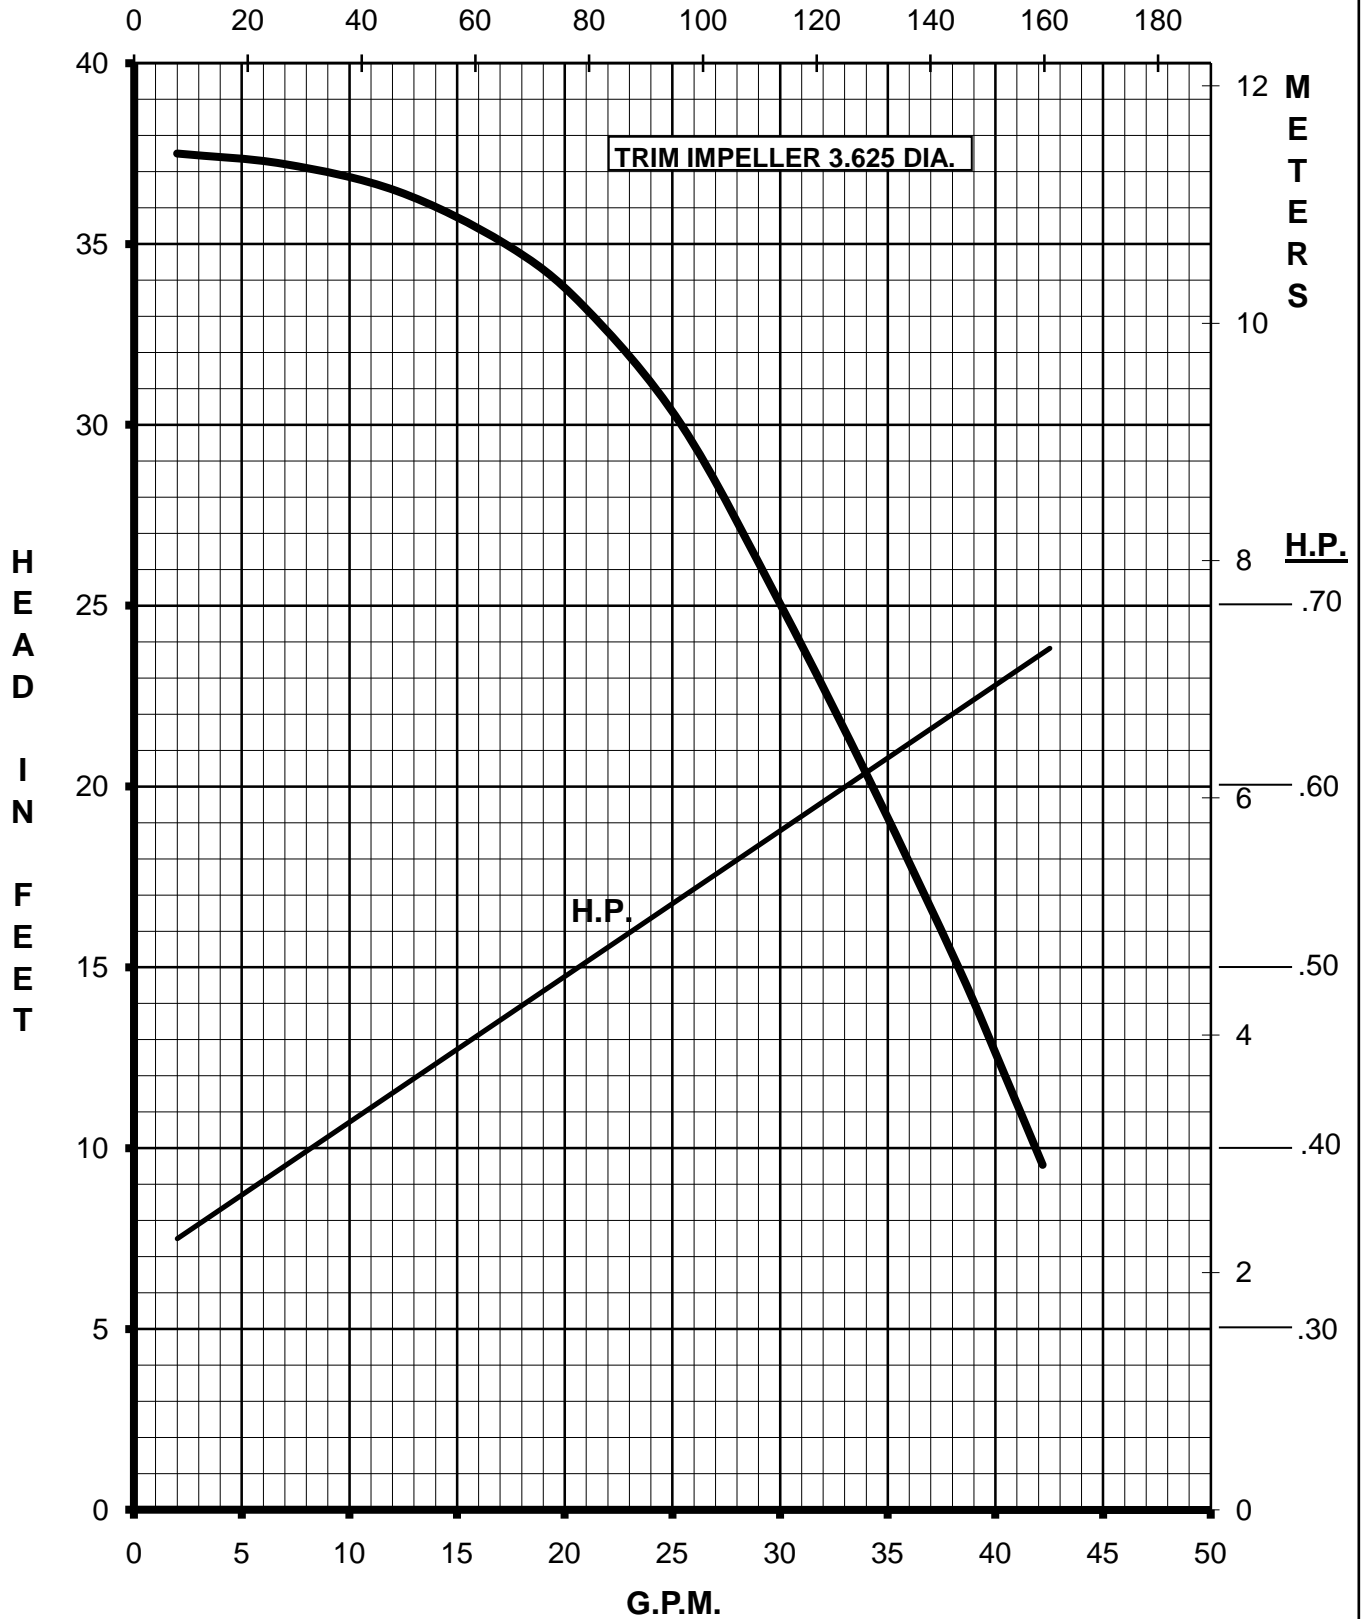

MARCH PUMPS

TE-7S-MD
TRIM IMPELLER 3.625 DIA.
1PH, 3PH 50HZ

L.P.M.