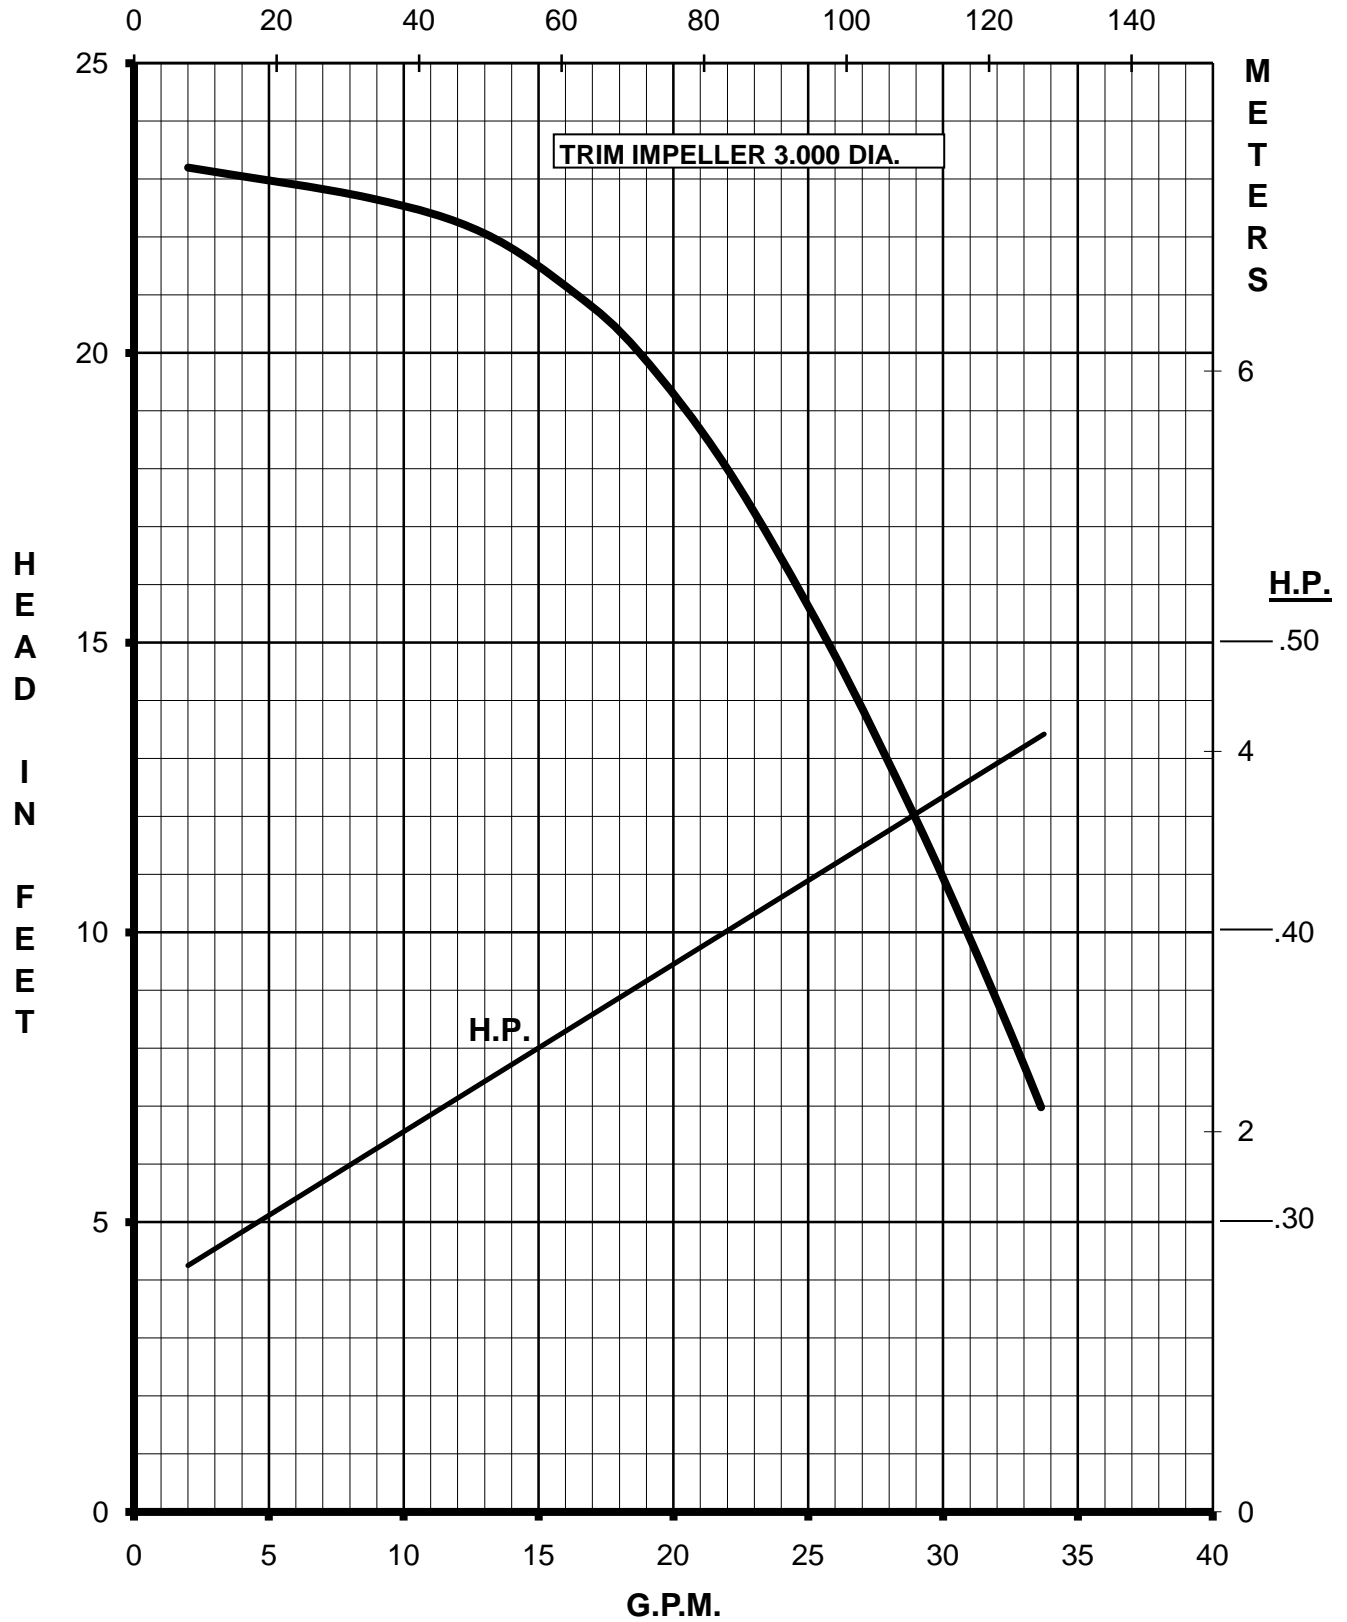

MARCH PUMPS

TE-7S-MD
TRIM IMPELLER 3.000 DIA.
1PH, 3PH 50HZ

L.P.M.