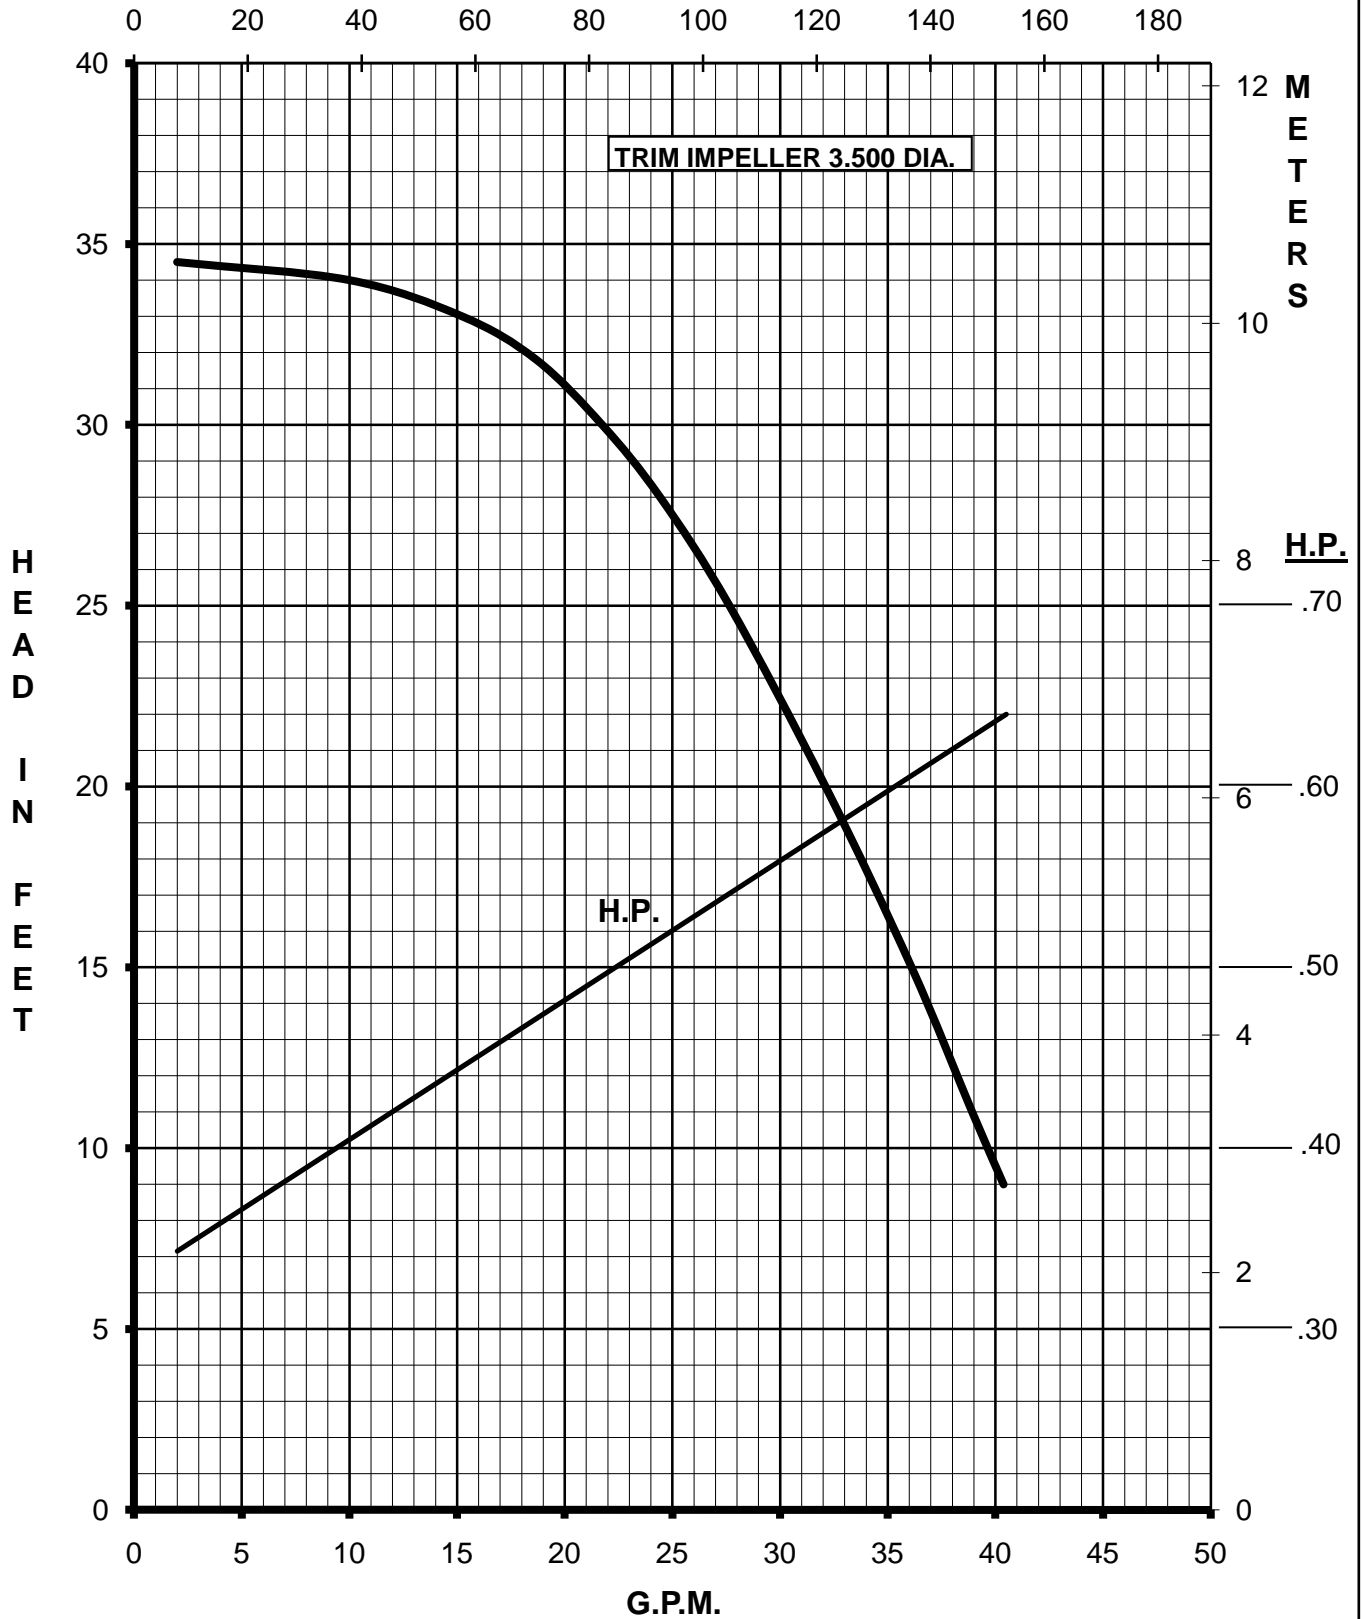

MARCH PUMPS

TE-7S-MD
TRIM IMPELLER 3.500 DIA.
1PH, 3PH 50HZ

L.P.M.