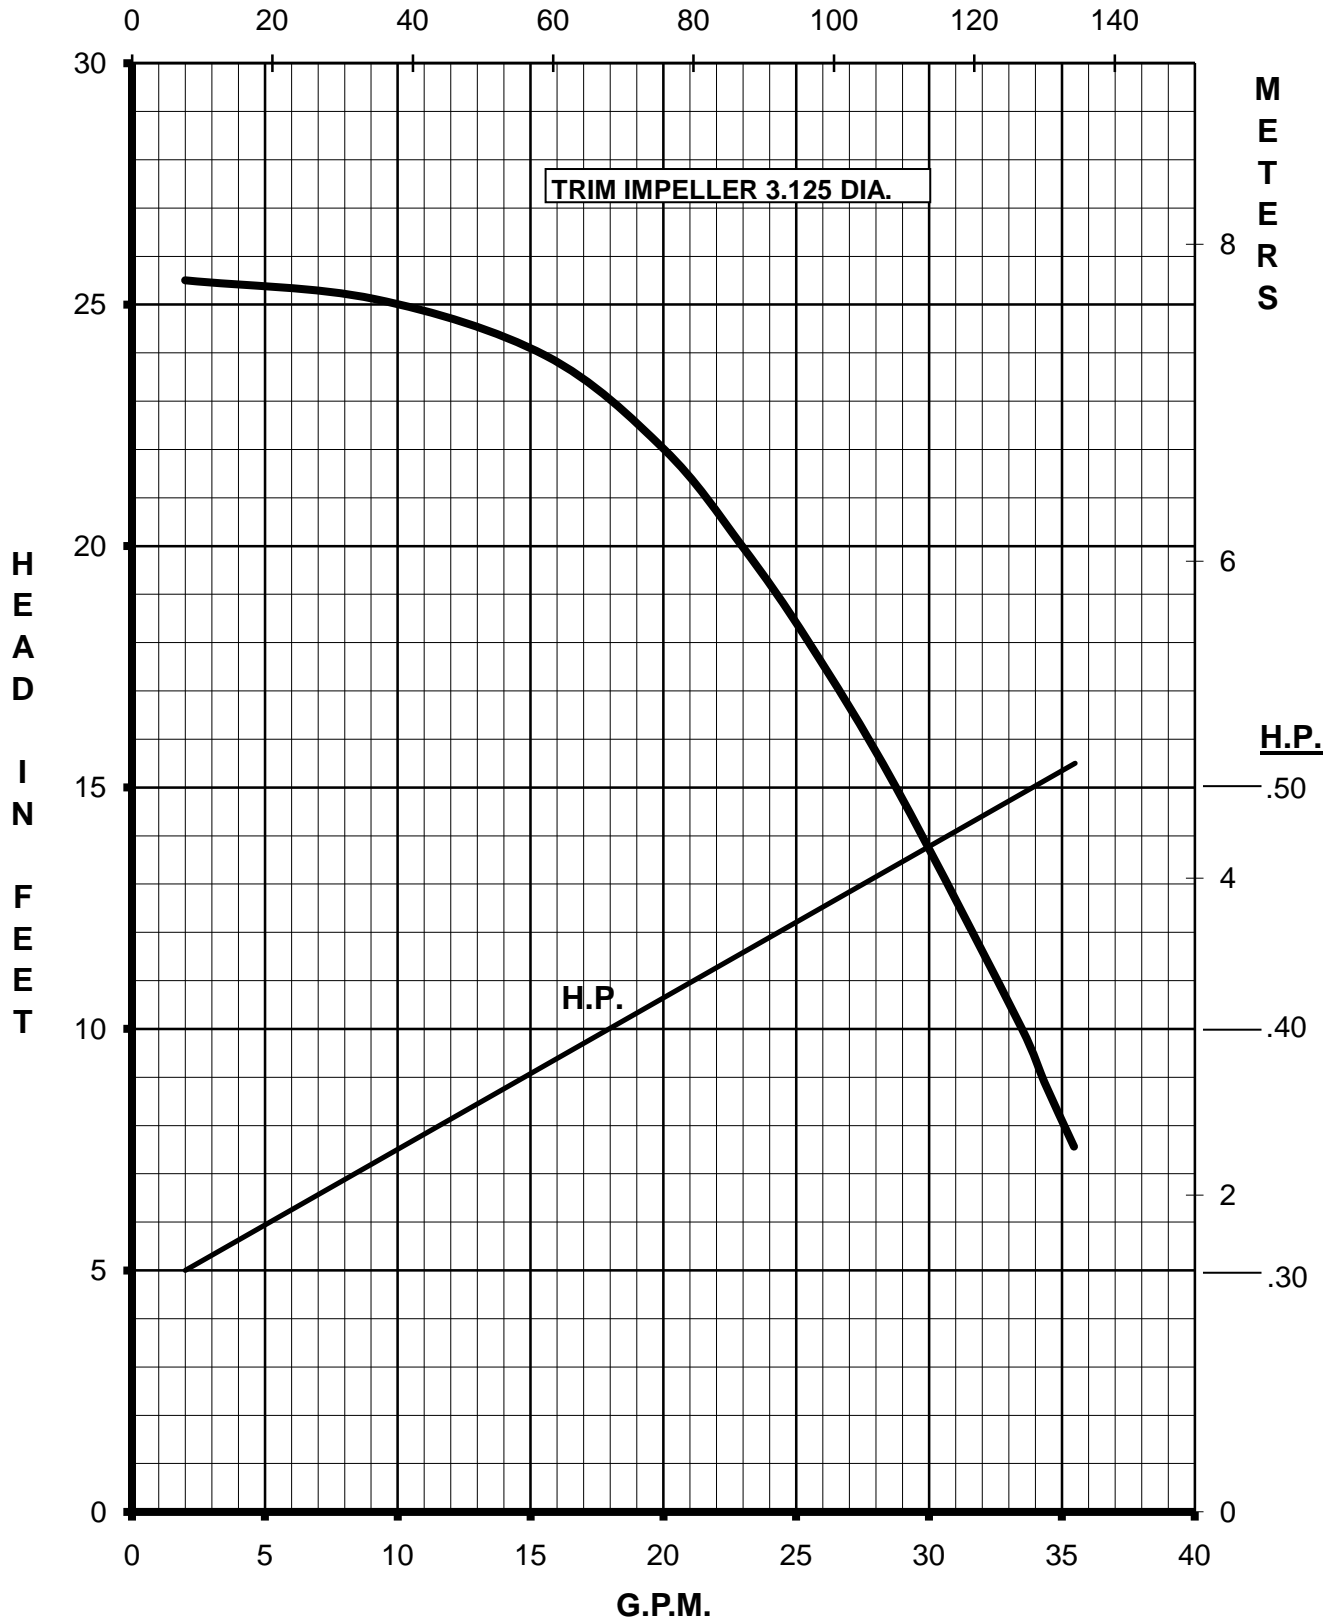

MARCH PUMPS

TE-7S-MD
TRIM IMPELLER 3.125 DIA.
1PH, 3PH 50HZ

L.P.M.