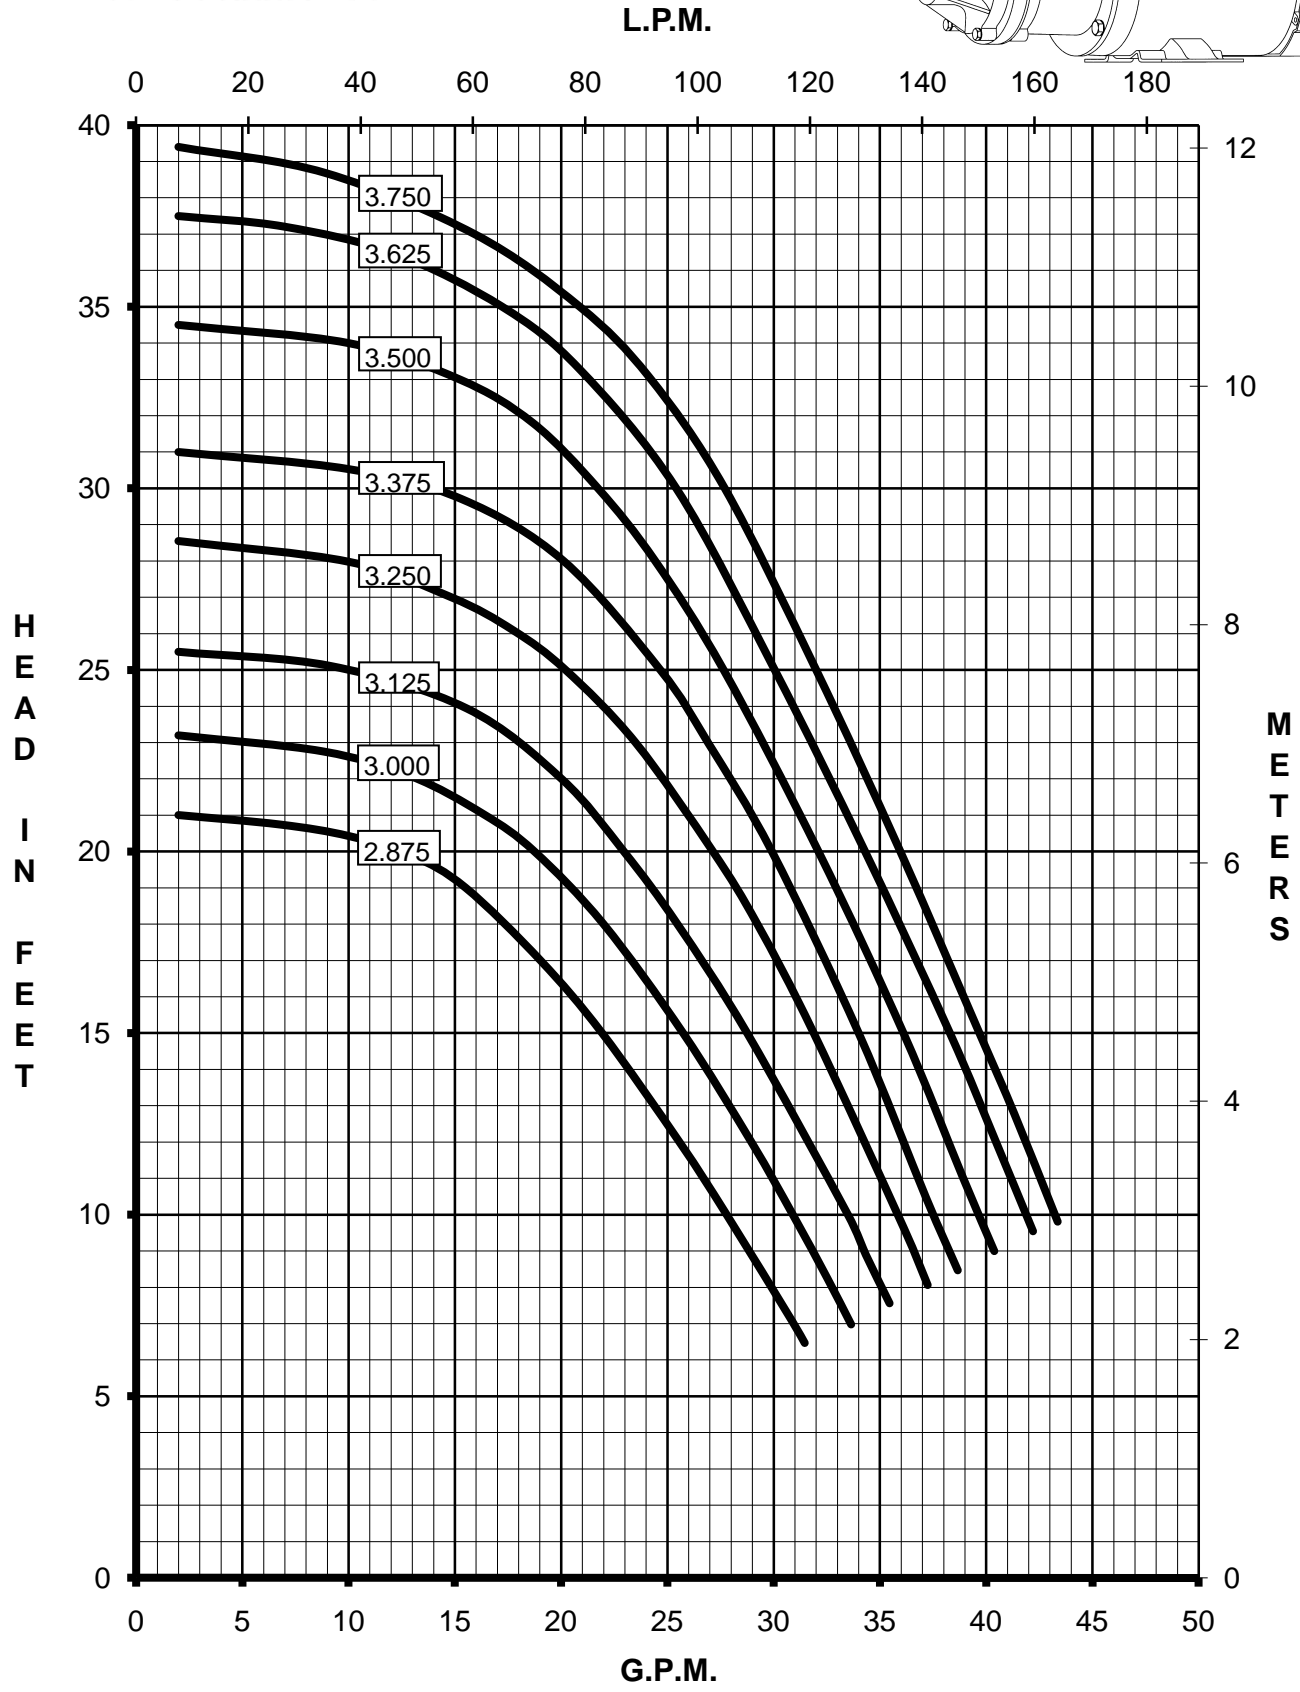

MARCH PUMPS

TE-7S-MD
1PH, 3PH 50HZ