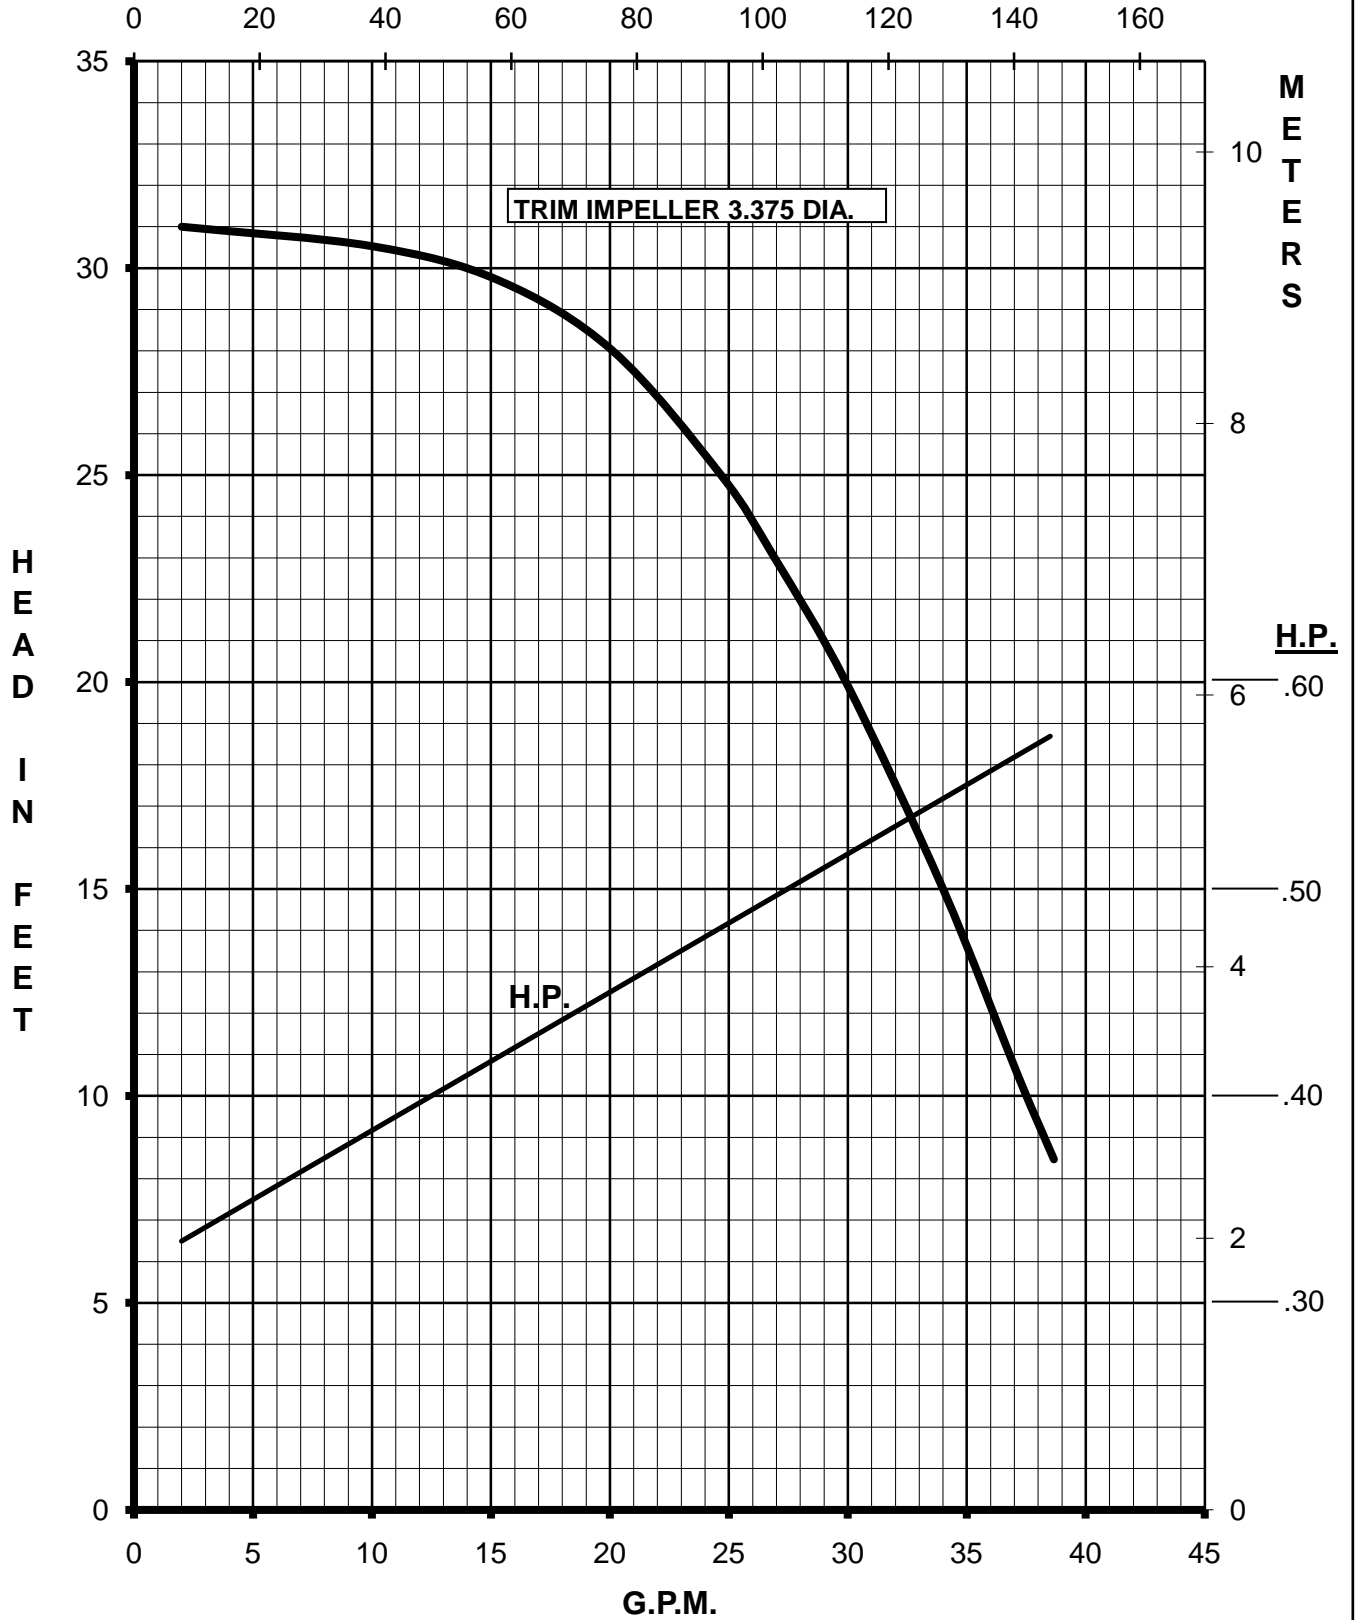

MARCH PUMPS

TE-7S-MD
TRIM IMPELLER 3.375 DIA.
1PH, 3PH 50HZ

L.P.M.