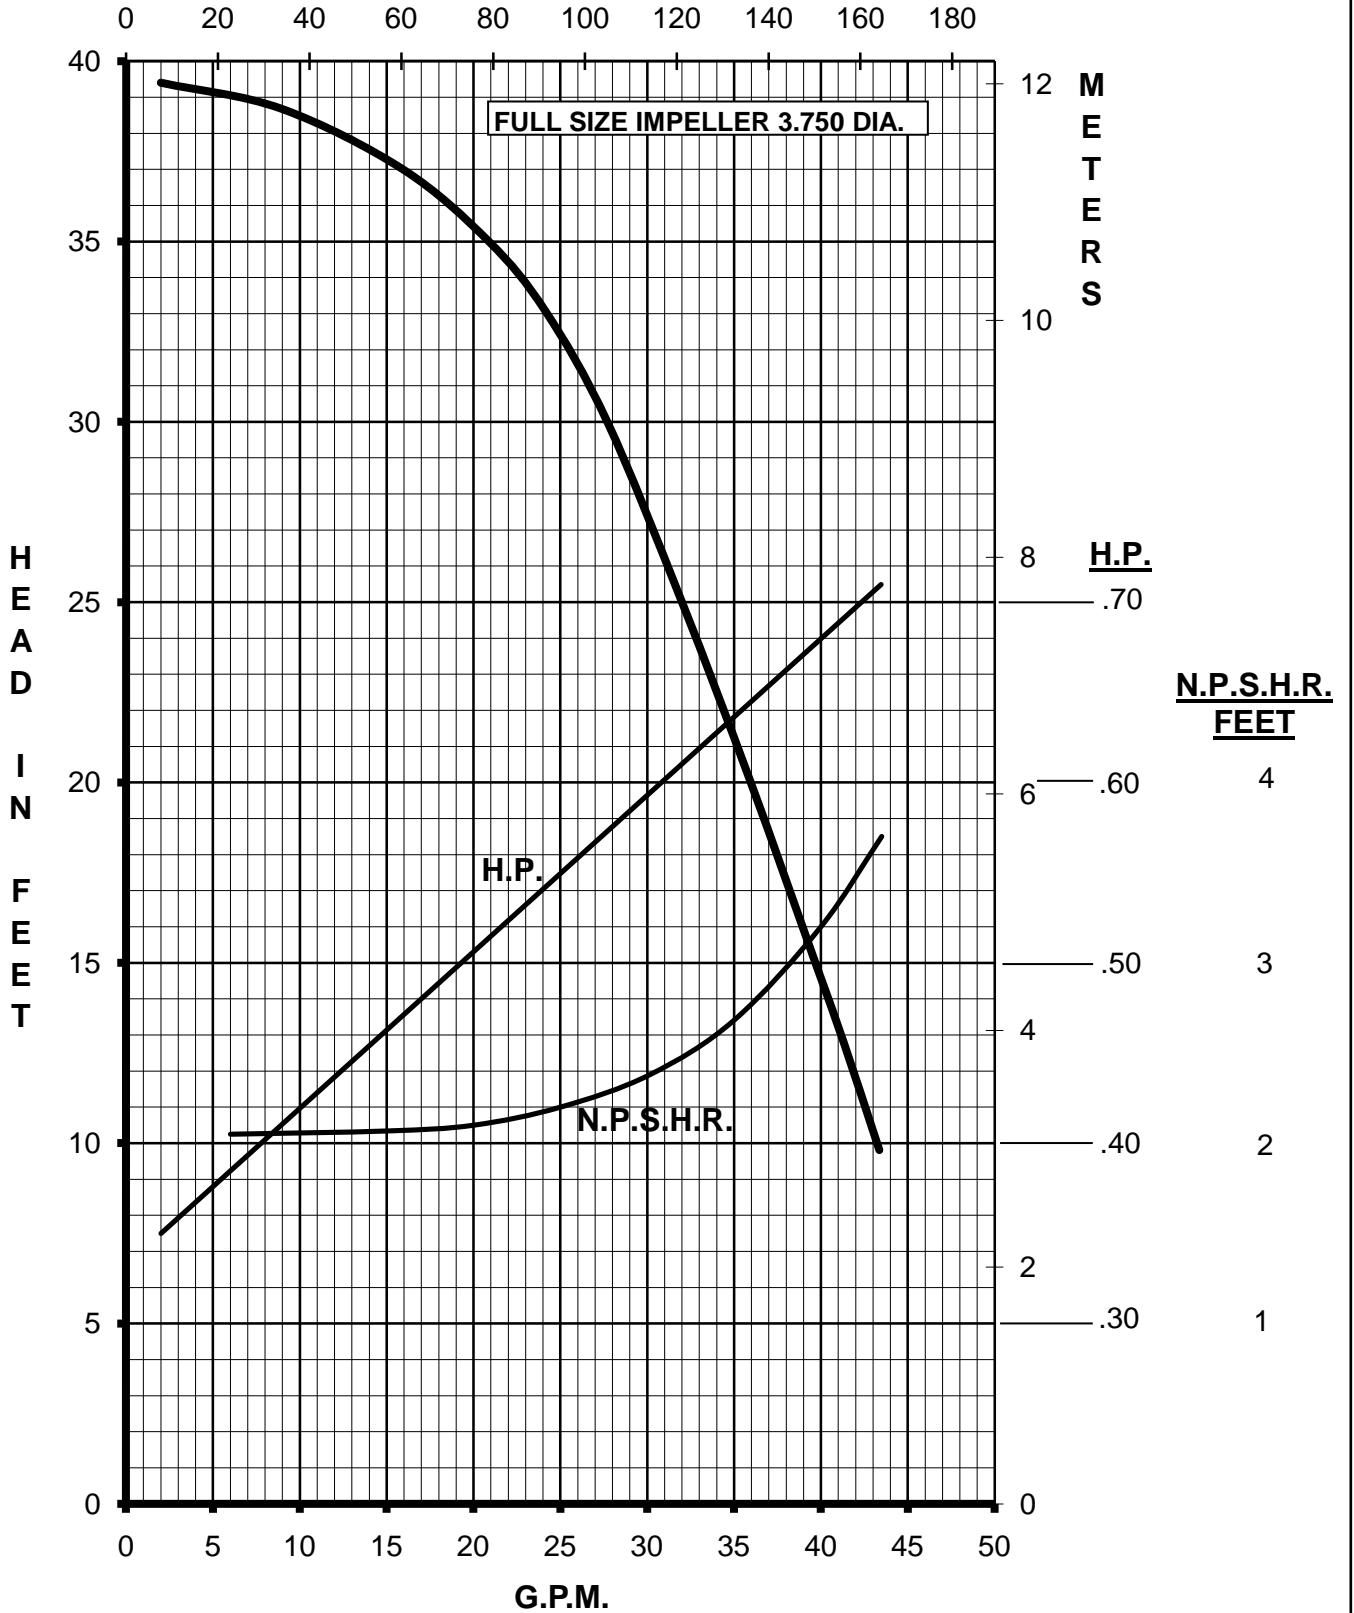

MARCH PUMPS

TE-7S-MD
FULL SIZE IMPELLER 3.750 DIA.
1PH, 3PH 50HZ

L.P.M.