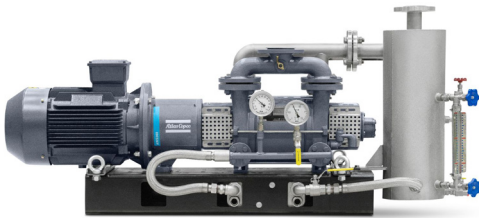

VACUUM SOLUTIONS

Vacuum pumps, systems and service for industrial applications

GHS VSD+ Series

Oil-Sealed Rotary Screw Vacuum Pump with VSD

GHS 350-5400 VSD+
Capacity: 230-2945 ACFM
Ultimate Vacuum: 29.9 in-HgV
Horsepower: 7.5-125 HP

GVS A Series

Oil-Sealed Rotary Vane Vacuum Pump

GVS 16-630 A
Capacity: 11-494 ACFM
Ultimate Vacuum: 29.9 in-HgV
Horsepower: 1.2-25 HP

GVS VSD+ Series

Oil-Sealed Rotary Vane with Built-In VSD

GVS 80-400 VSD+
Capacity: 44 - 224 ACFM
Ultimate Vacuum: 29.9 in-HgV
Horsepower: 3-15 HP

DWS VSD+ Series

Dry Screw Vacuum Pump with Built-In VSD

DWS 450-750 VSD+
Capacity: 265-435 ACFM
Ultimate Vacuum: 29.9 in-HgV
Horsepower: 20-30 HP

DSS Series

Dry Scroll Vacuum Pump

DSS65
Capacity: 42 ACFM
Ultimate Vacuum: 29.8 in-HgV
Horsepower: 2 HP

DWS Series

Dry Screw Vacuum Pumps

DWS 200-500
Capacity: 124-260 ACFM
Ultimate Vacuum: 0.04 – 0.008 Torr
Horsepower: 8.6-20 HP

*Note: Nominal capacity higher
with Booster combinations*

Custom Packaged Systems