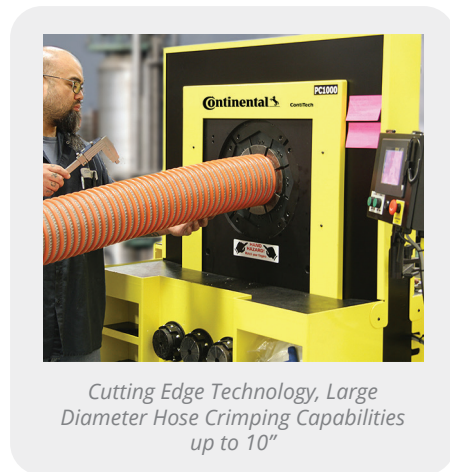

Expansion Joints

- Bellows
- Elbows
- Flex Connectors
- Hand-Built & Molded
- PTFE
- Pump Connectors
- Rubber
- Stainless Steel
- Vibration Isolators

Couplings & Accessories

- Adapters
- Air Hose Fittings
- Air Manifolds
- Ball & Socket
- Bolted Clamps
- Cam & Groove
- Clamping Tools
- Crimp Fittings
- Dry Disconnects
- Ferrules
- Filters
- Fire Hose Couplings
- Gauges
- Ground Joint Style Couplings
- Lubricators
- Nozzles
- Pin-Lug Couplings
- Punch-Lok Clamps
- Quick Connects
- Regulators
- Sleeves
- Strainers
- Swivel Joints
- Threaded Pipe Fittings
- Valves

Cutting Edge Technology, Large Diameter Hose Crimping Capabilities up to 10"

Over 145,000 Square Foot Warehouse and Assembly/Fabrication Facility

Complete Hose Testing and Certification On-site and In-house Hose Fabrication